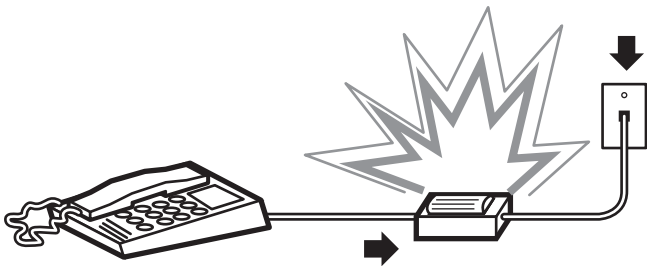

3408 Indale Road, Fort Worth, TX 76116
Voice/TTY: (817) 738-2485 or (817) 738-8993
Fax: (817) 738-1970
E-mail: sales@KrownMfg.com
Web site: www.KrownMfg.com