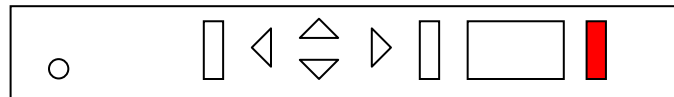

SensAbility, Inc.

299-B Peterson Road   Voice: 847 367 9009
Libertyville IL 60048   Fax: 888 669 7323