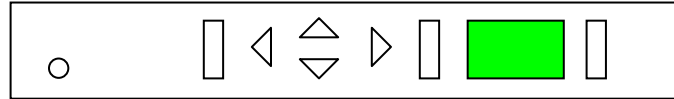

The Simon Reading System – Keeping it simple

The Simon Reader is a very easy system to use. This guide shows you how to operate the Simon. The Simon needs a minute or so to initialize after being turned on. If left unused for an extended period, Simon will need a minute or so to “wake up” after you press the scan command.

These very basic operations will allow you to read a document:

START (SCAN).

After placing your document squarely on the glass, press the START key and Simon will begin reading for you (usually after 20 to 30 seconds).