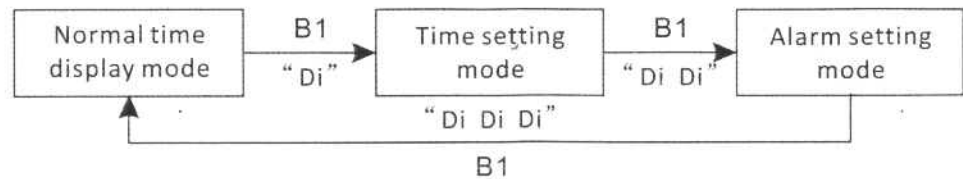

## A. Function symbol/Buttons positions:

(|••|): Hourly announcement on  
 ☞ : Alarm on  
 PM: Afternoon  
 AL: Alarm in adjustable state

B1: MODE  
 B2: MINUTE  
 B3: HOUR  
 B4: TALKING

## B. Mode change:

Press B1 to change the functional modes according to the following direction:

## C: Operating Instructions:

- To set time:  
Starting from time display mode, press B1 to enter time setting mode. Press B2, B3 to adjust minutes and hours respectively to the correct time.
- To set Alarm time:  
Starting from time display mode, press B1 twice to enter alarm setting mode. AL symbol will display with blinking numerals. Press B2, B3 to adjust minutes and hours respectively to the appropriate alarm time.
- Choose the alarm sound and turn on or off the alarm:  
In normal time display, press B3 (HOUR) button to choose the alarm sound and turn on or off the alarm. When setting with alarm sound, it will play the alarm sound and the alarm time is shown on the display, the alarm function is on, after playing the alarm sound, it returns to the normal time display. When setting without alarm sound, alarm function is off, then it play "Di".
- Turn on/off hourly announcement:  
Starting from time display mode, press B2 to activate (see symbol) or deactivate hourly announcement (no symbol).
- Snooze function:  
When the alarm sounds, press B4 to stop the alarm and start the snooze function. The alarm will sound again every five minutes after the snooze starts. The alarm sound will happen not more than six times.
- Listen to the alarm sound:  
In normal time display mode, press and hold B4 button. It will play the alarm sound after talking the current time.