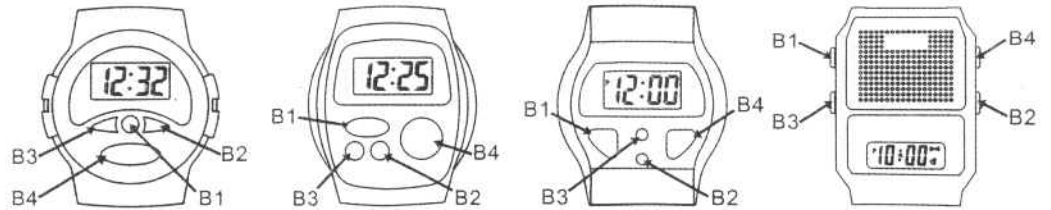

## A. Function symbol/Buttons positions:

(|••|): Hourly announcement on  
 ☞ : Alarm on  
 PM: Afternoon  
 AL: Alarm in adjustable state

B1: MODE  
 B2: MINUTE  
 B3: HOUR  
 B4: TALKING

## C: Operating Instructions:

- To set time:  
Starting from time display mode, press B1 to enter time setting mode. Press B2, B3 to adjust minutes and hours respectively to the correct time.
- To set Alarm time:  
Starting from time display mode, press B1 twice to enter alarm setting mode. AL symbol will display with blinking numerals. Press B2, B3 to adjust minutes and hours respectively to the appropriate alarm time.
- Choose the alarm sound and turn on or off the alarm:  
In normal time display, press B3 (HOUR) button to choose the alarm sound and turn on or off the alarm. When setting with alarm sound, it will play the alarm sound and the alarm time is shown on the display, the alarm function is on, after playing the alarm sound, it returns to the normal time display. When setting without alarm sound, alarm function is off, then it play "Di".
- Turn on/off hourly announcement:  
Starting from time display mode, press B2 to activate (see symbol) or deactivate hourly announcement (no symbol).
- Snooze function:  
When the alarm sounds, press B4 to stop the alarm and start the snooze function. The alarm will sound again every five minutes after the snooze starts. The alarm sound will happen not more than six times.
- Listen to the alarm sound:  
In normal time display mode, press and hold B4 button. It will play the alarm sound after talking the current time.