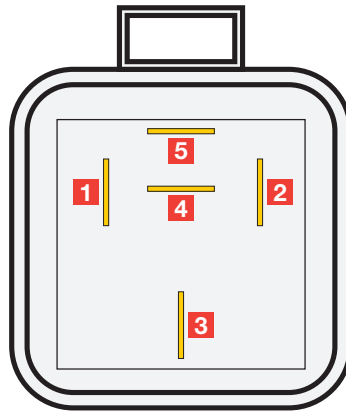

Installation: Weatherproof Relay

Relay Schematic

Contacts shown in relaxed (unpowered) position.

Pin View

Receptacle View

Power and Ground on Pins 1 and 2 (85 and 85) will energize the relay – providing contact between Pins 3 and 5 (30 and 87).