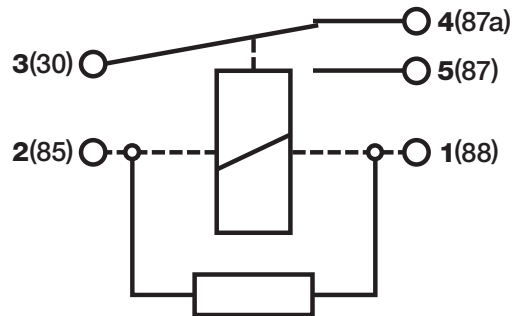

Installation: Weatherproof Relay

Relay Schematic

Contacts shown in relaxed (unpowered) position.

Pin View

Receptacle View

Power and Ground on Pins 1 and 2 (85 and 85) will energize the relay – providing contact between Pins 3 and 5 (30 and 87).