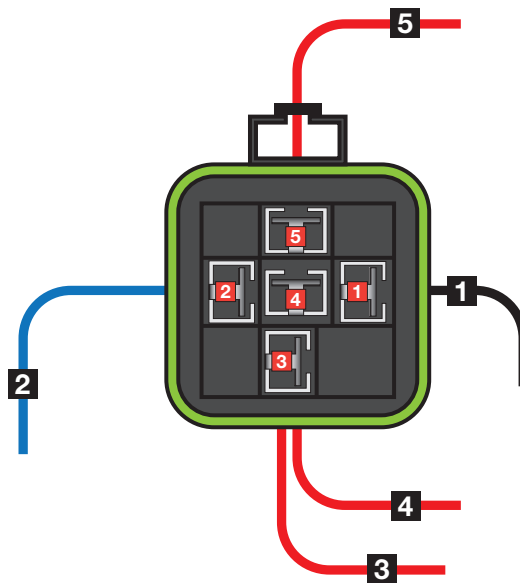

Installation: Weatherproof Relay

Relay Schematic

Contacts shown in relaxed (unpowered) position.

Pin View

Receptacle View

Power and Ground on Pins 1 and 2 (85 and 85) will energize the relay – providing contact between Pins 3 and 5 (30 and 87).