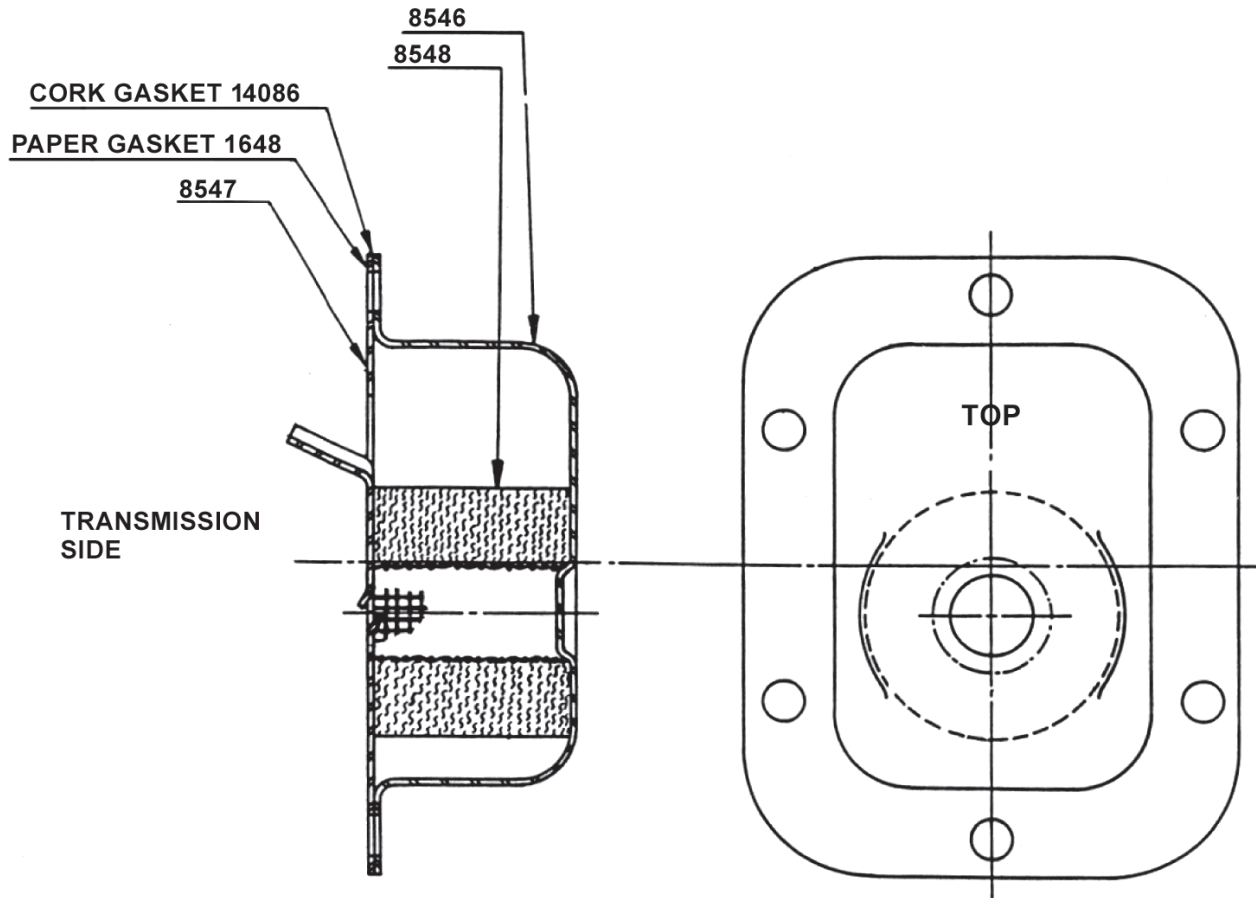

K-1444 Manual Transmission Filter Kit

Sequence for Mounting Filter Kit:

Transmission → Paper 1684 → Plate 8547 → Cork 14086 → Cover 8546

Mounting Location:

Passenger side of transmission (Getrag, NV4500, NV5600); Top Up