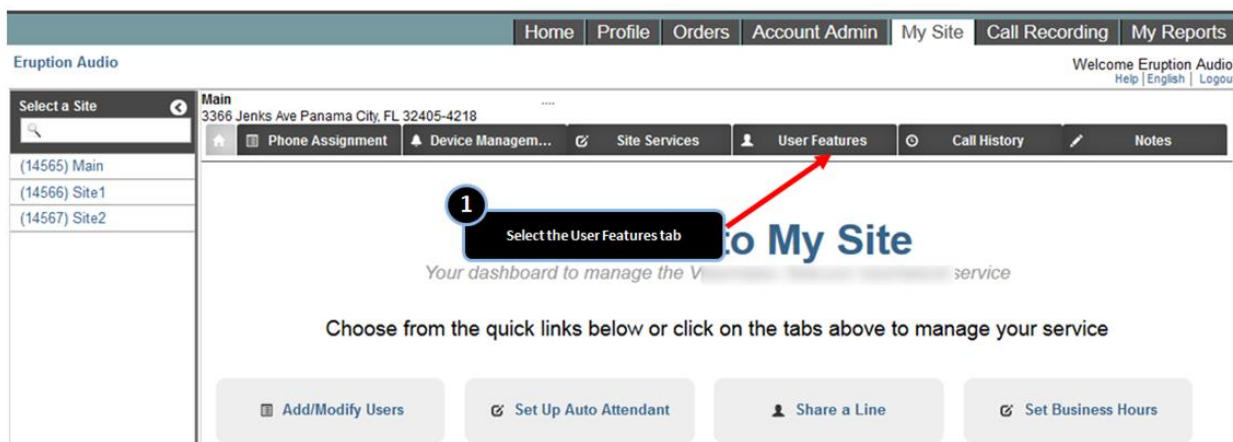

Step 2. Select User Features and then the Sharing tab