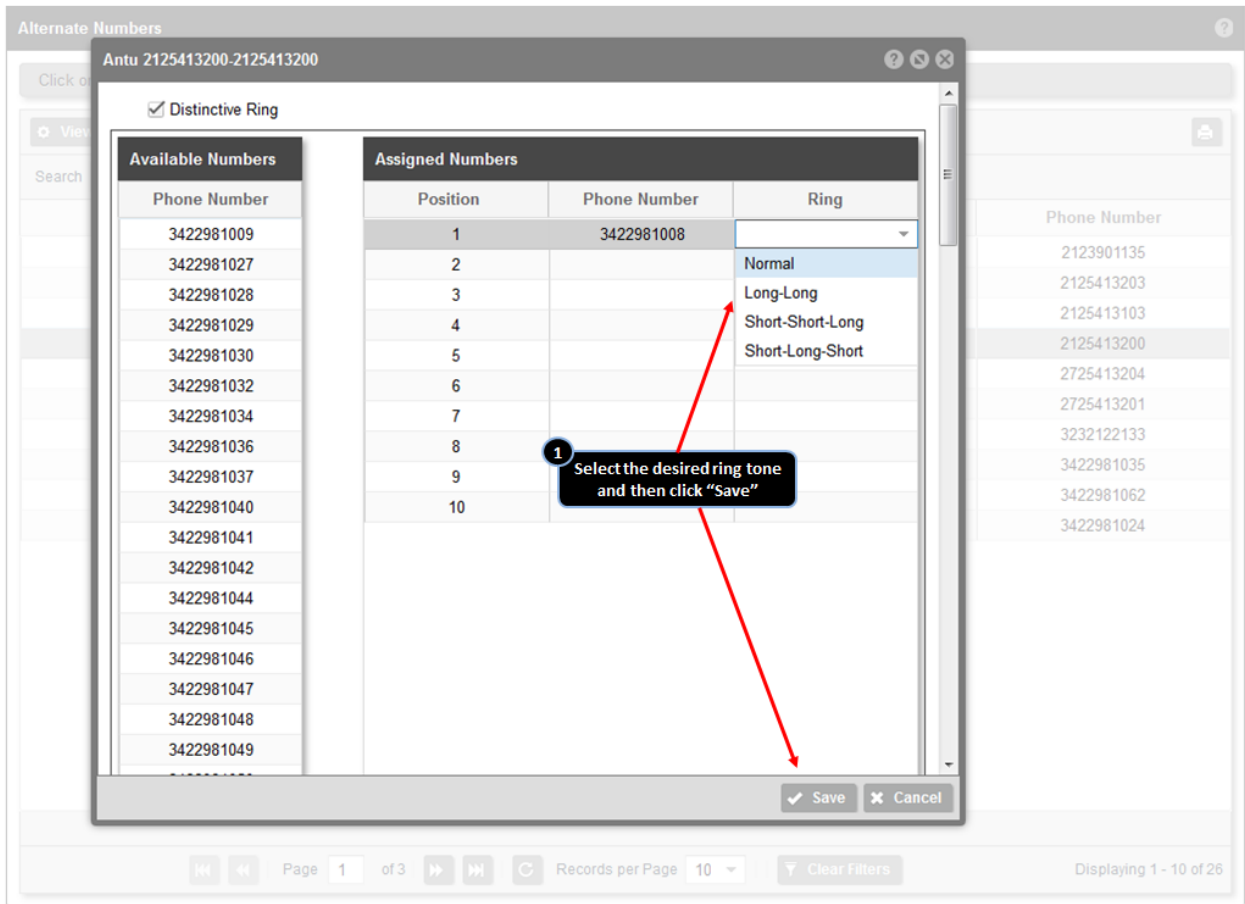

1 **Select a station to configure**

⏪ ⏩ Page  of 3 ⏪ ⏩ 🔄 Records per Page  ⏴ Clear Filters
Displaying 1 - 10 of 26

**Step 4. Select the numbers desired to ring on the designated phone**

Alternate Numbers ?

Click on the row to view/assign alternate phone numbers

⚙ View/Edit Rules

2 **Select View/Edit Rules**
🖨

Search  < >

First Name	Last Name	Type	Phone Number
21	35		2123901135
.	2125413203		2125413203
.	2125413103		2125413103
Antu	2125413200		2125413200
.	2725413204		2725413204
.	2725413201		2725413201
.	3232122133		3232122133
.	3422981035		3422981035
.	3422981062		3422981062
.	3422981024		3422981024

1 **Select a station to configure**

⏪ ⏩ Page **1** of 3 ⏪ ⏩ 🔄 Records per Page **10** ⏴ Clear Filters Displaying 1 - 10 of 26

**Step 5. Choose your distinctive ring for each number and close the window**