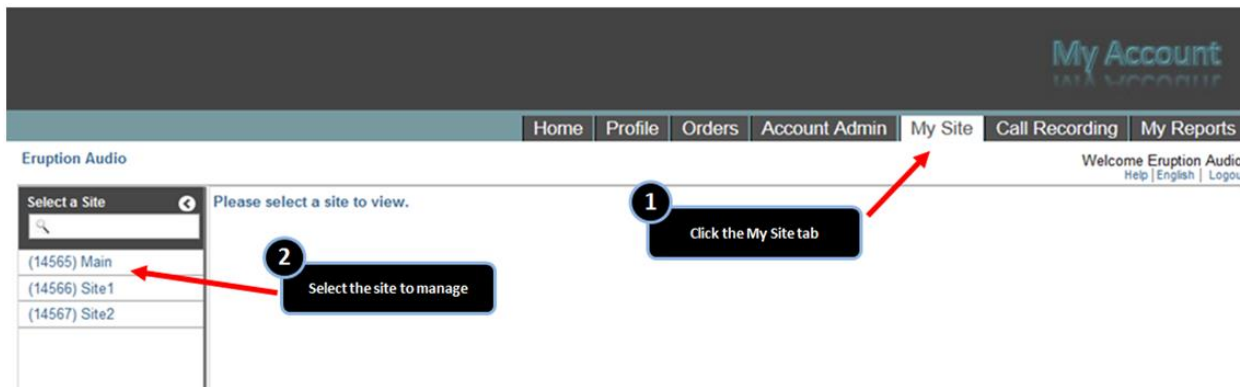

Feature Overview

Businesses may require that multiple numbers ring into the same phone. Your clientele may span multiple local calling areas and you have chosen to market different numbers in different areas. The Alternate Numbers feature allows multiple phone numbers to ring into the same phone with different ring tones to distinguish what lines are being called. All that is required is the extra phone number(s), new stations or lines are not required.

Feature Prerequisites

Before the Alternate Numbers feature can be used the following conditions must be met:

- At least one inbound number must be available to be assigned to a station (Premium, Hosted Square Key, or Hosted PRI User)
- At least one additional Phone number (DID) must be available to be assigned as an Alternate Number

Feature Setup

Configure as a Site Administrator

To use this service, log into to My Account, and then simply follow the steps detailed below.

Step 1. Go to My Site and Select a Site