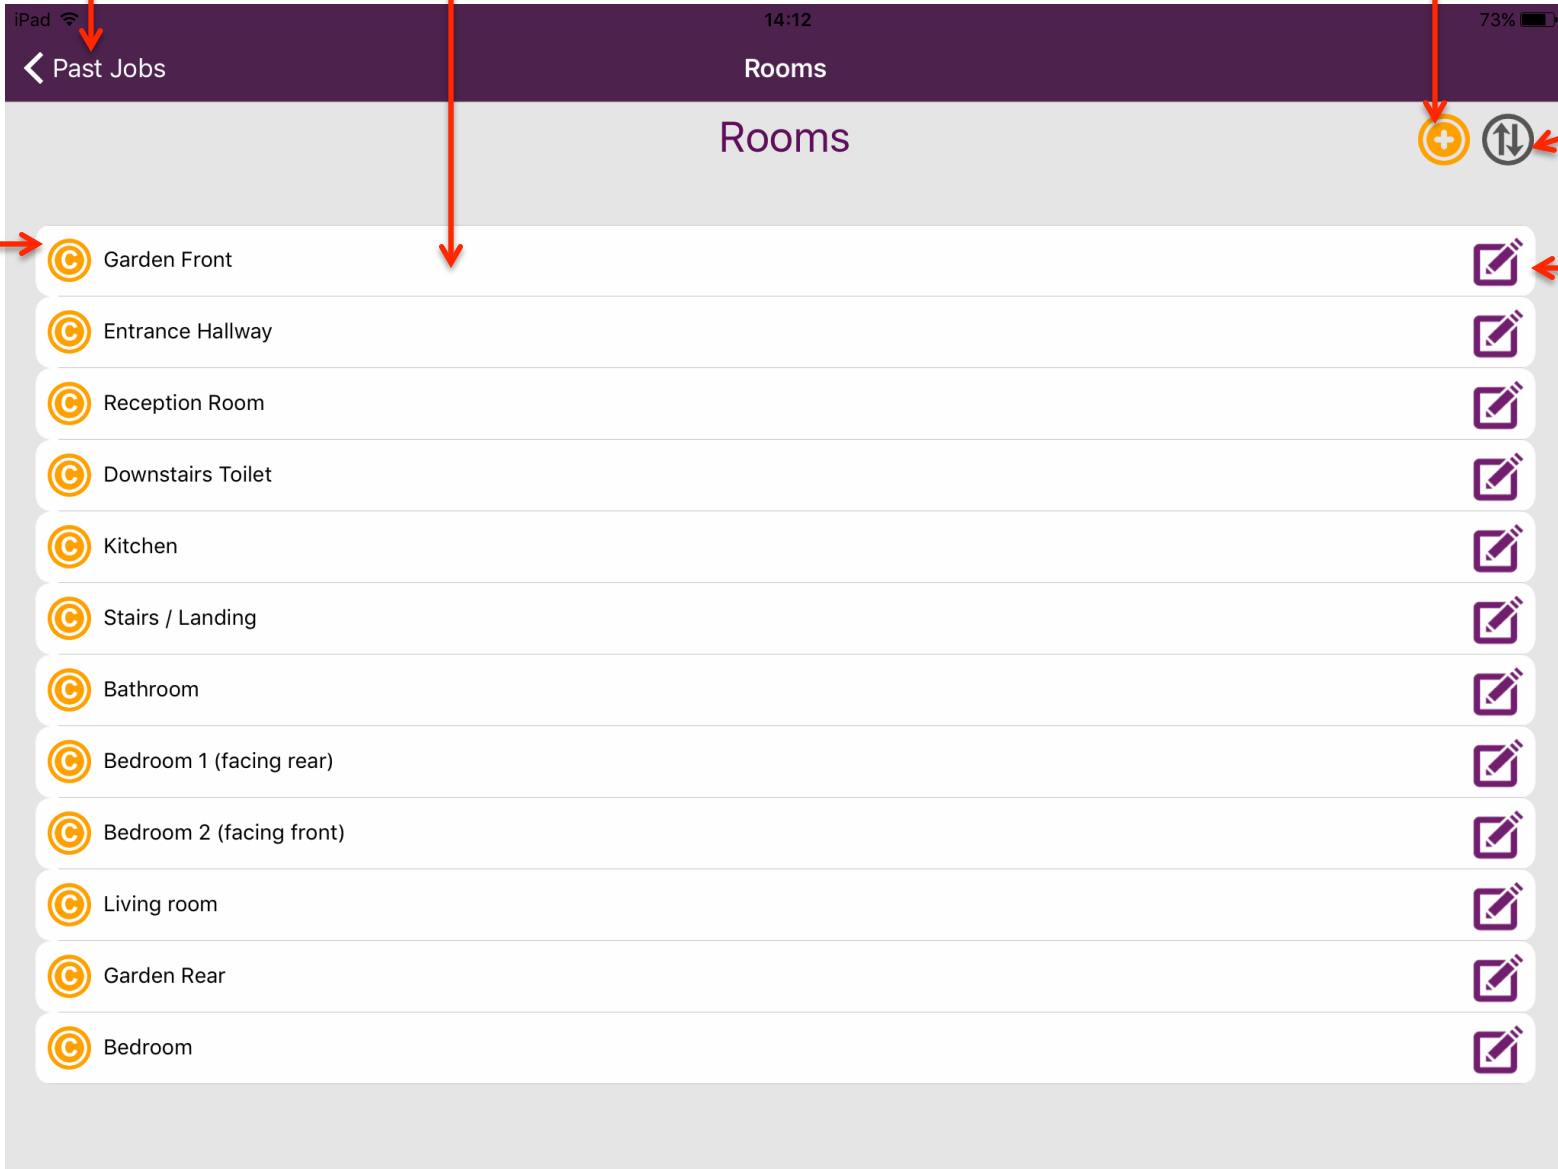

Back to Jobs list

Edit Room

Add Room

< Past Jobs

Rooms

Rooms

Edit Mode

Copy Room

Garden Front

Edit Room Name

Entrance Hallway

Reception Room

Downstairs Toilet

Kitchen

Stairs / Landing

Bathroom

Bedroom 1 (facing rear)

Bedroom 2 (facing front)

Living room

Garden Rear

Bedroom