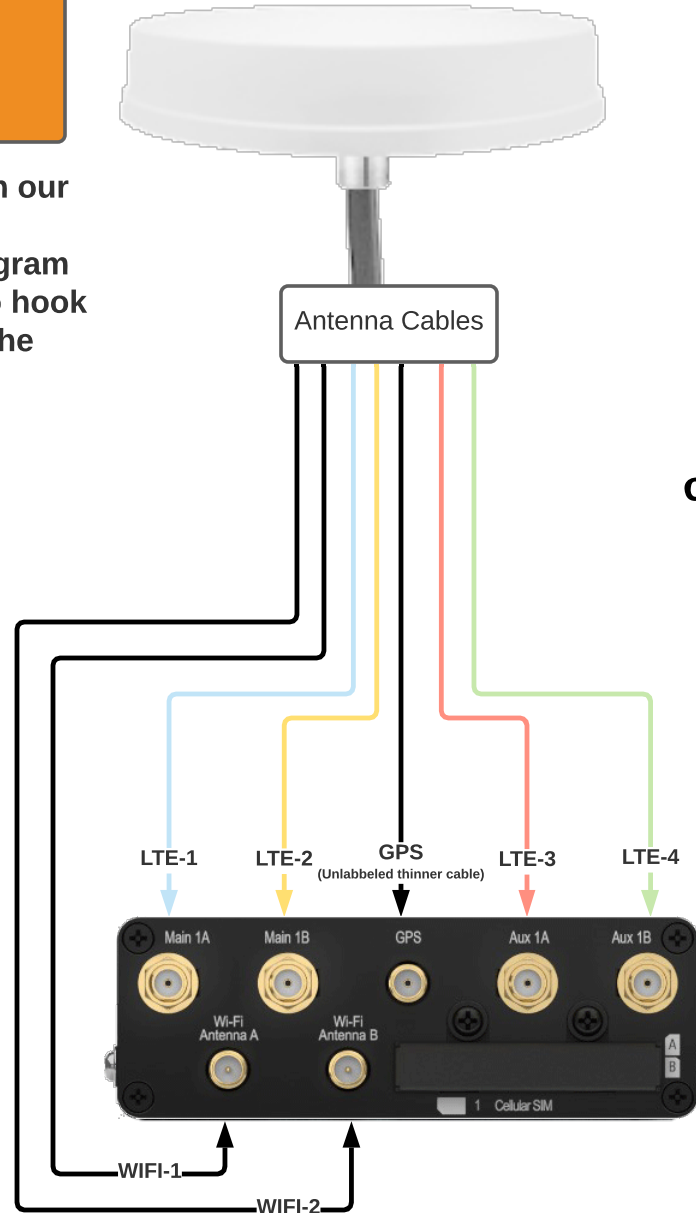

**Speed Demon + & Transit 5G
Pepwave Transit CAT 18 and 5G Paired with
Parsec Husky 7-in-1
Wiring Diagram
Version 1.1
Author: Erik McCauley**

The Pepwave Transit CAT 18 included in our Speed Demon + bundle has quite a few antenna ports. The following wiring diagram shows our recommendations on how to hook up the Parsec Husky 7-in-1 antenna to the Pepwave Max Transit CAT 18 & 5G.

QUESTIONS?

Email: info@mobilemusthave.com

Chat: mobilemusthave.com

Note:

Line color in diagram matches color of label on antenna cable.