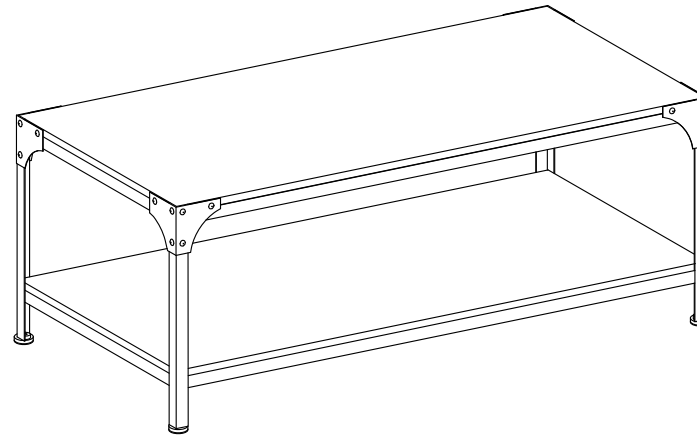

A		1PC
B		1PC
C		1PC
D		1PC
E		4PCS
F	 M6×12mm	16PCS
G	 M6×30mm	8PCS
H		4PCS
I	 4mm	1PC

ASSEMBLE INSTRUCTON

*** DO NOT TIGHTEN SCREWS UNTIL COMPLETELY ASSEMBLED ***