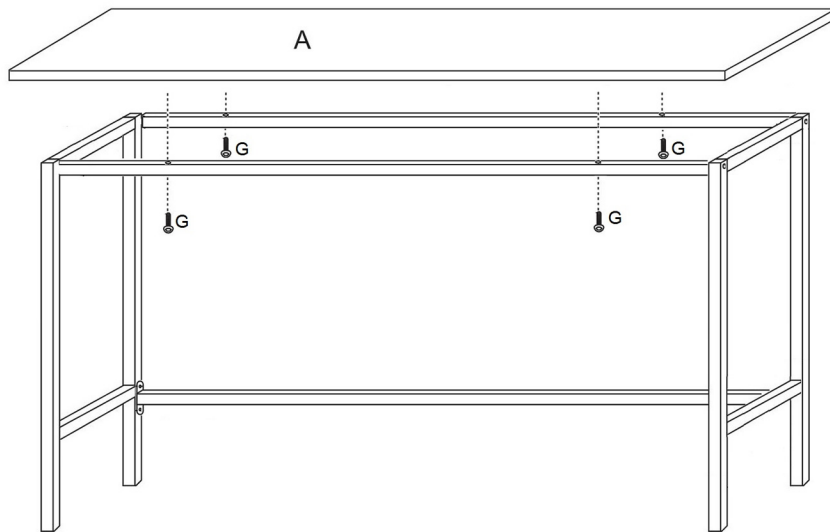

ZENVIDA

Product:: Zenvida Sofa Console Table 42
SKU: 290-SOFTBL42
EMAIL: customercare@venditiogroup.com
TEL: 855-349-4327
help.zenvidahome.com

Reaching out via product review, marketplace email, social media or leaving seller feedback may cause a delay in response. If you have questions about this product or need anything, please reach out. You are our priority!

 Ax1PC	 Bx1PC	 Cx1PC	 Dx2PCS	 Ex1PC
 6x35mm Fx4PCS	 6x30mm Gx4PCS	 6x12mm Hx4PCS	 Ix1PC	