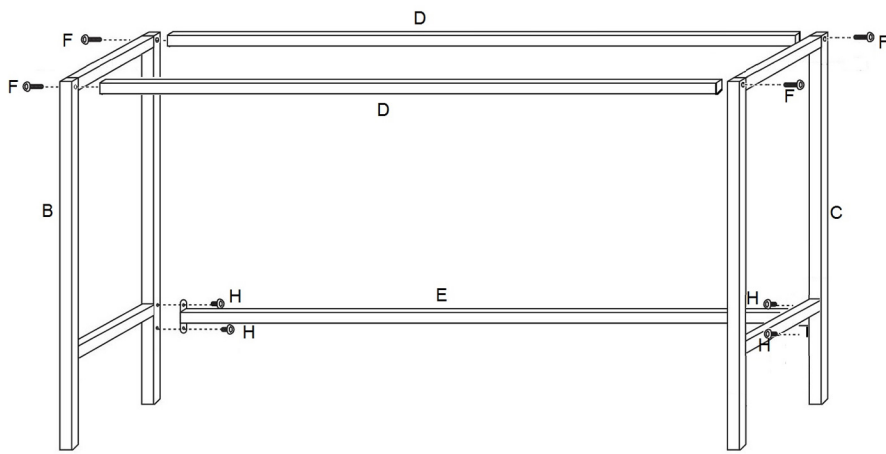

ZENVIDA

Product:: Zenvida Sofa Console Table 42
SKU: 290-SOFTBL42
EMAIL: customercare@venditiogroup.com
TEL: 855-349-4327
help.zenvidahome.com

Reaching out via product review, marketplace email, social media or leaving seller feedback may cause a delay in response. If you have questions about this product or need anything, please reach out. You are our priority!

 Ax1PC	 Bx1PC	 Cx1PC	 Dx2PCS	 Ex1PC
 6x35mm Fx4PCS	 6x30mm Gx4PCS	 6x12mm Hx4PCS	 Ix1PC	