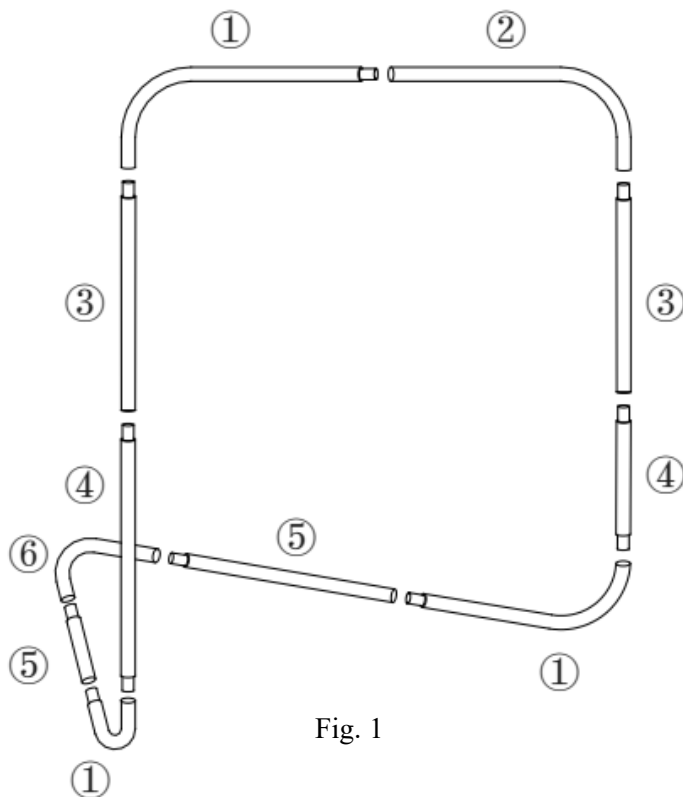

Product name: Optima Lacrosse Goal
SKU: 325-LCRNET-6FT
EMAIL: customercare@conquerequipment.com
TEL: 855-349-4327
<http://help.conquerequipment.com>

Fig. 1

Fig. 2

Thank you for purchasing the Optima Lacrosse Goal. Sturdy and easy to assemble, the goal is perfect for improving shot skills, goalie practice, and more. Enjoy!

Instructions:

We suggest putting this together with a helper. First, assemble lacrosse goal frame (see Fig. 1). Next, string the net on to the goal frame (see Fig. 2). Once the goal is fully assembled and placed in area of play, for extra stability use a small sandbag or weight on the back of net/frame.