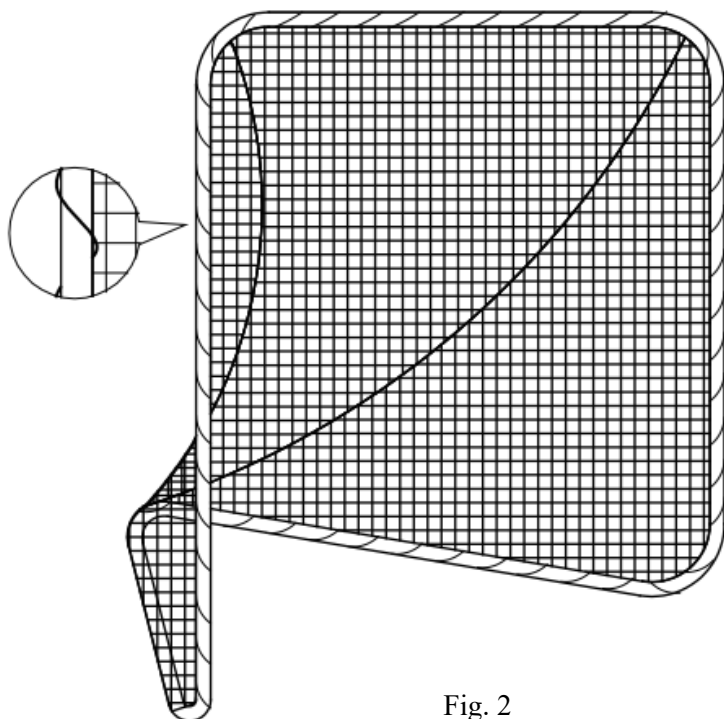

Product name: Optima Lacrosse Goal
SKU: 325-LCRNET-6FT
EMAIL: customercare@conquerequipment.com
TEL: 855-349-4327
<http://help.conquerequipment.com>

Fig. 1

Fig. 2

Thank you for purchasing the Optima Lacrosse Goal. Sturdy and easy to assemble, the goal is perfect for improving shot skills, goalie practice, and more. Enjoy!

Instructions:

We suggest putting this together with a helper. First, assemble lacrosse goal frame (see Fig. 1). Next, string the net on to the goal frame (see Fig. 2). Once the goal is fully assembled and placed in area of play, for extra stability use a small sandbag or weight on the back of net/frame.