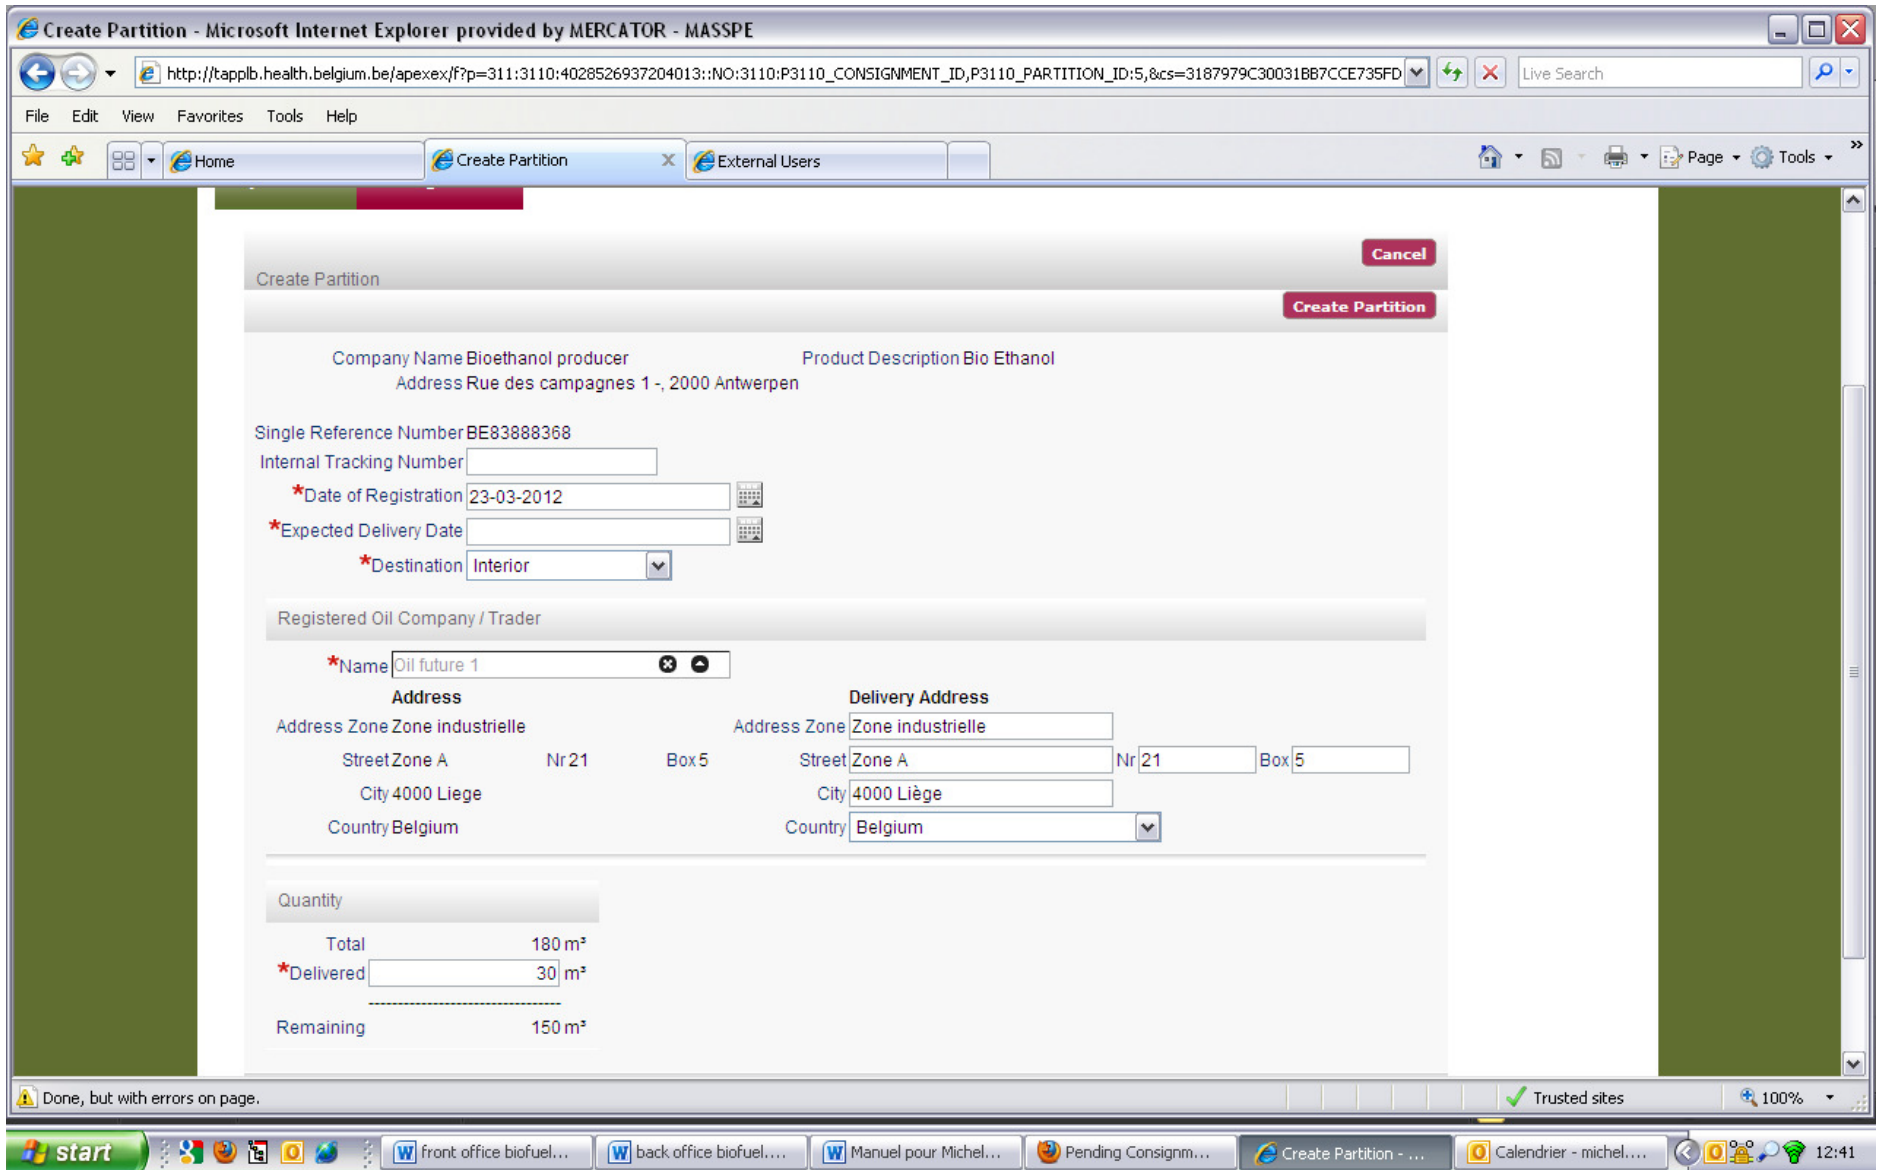

1 - 5

start front office biofuel... back office biofuel... Manuel pour Michel... Consignments - Mo... External Users - MI... Inbox - michel.deg... 12:18

Figure 3 : create partition

Figure 4 : transfer partition

Figure 5 : approve/disapprove partition