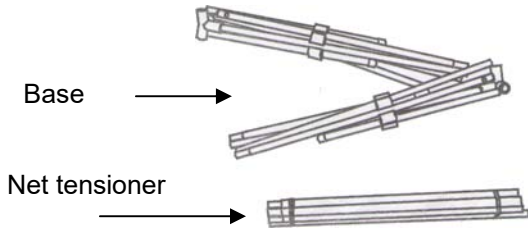

Product name: Optima Complete
Pickleball/Badminton Set
SKU: 301-PBNETSET
customercare@conquerequipment.com
<http://help.conquerequipment.com>
TEL: 855-349-4327

Thank you for purchasing the Optima Complete Pickleball / Badminton Set!

Step 1: Unfold base piece. To raise (or lower) upright, loosen nut.

Step 2: Slide net onto base uprights.

Step 3: Unfold net tensioner.

Step 4: Line up net tensioner with holes on base uprights. Insert bolts through holes and secure with wing nuts.