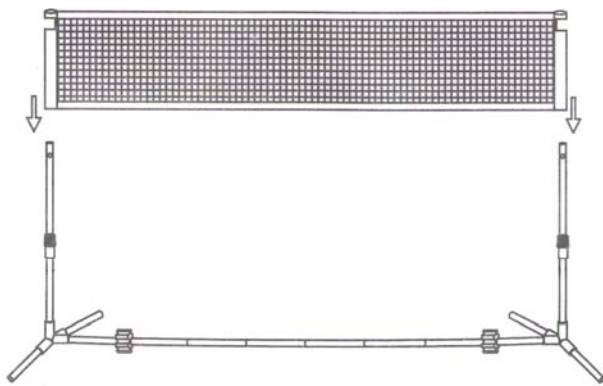

Product name: Optima Complete
Pickleball/Badminton Set
SKU: 301-PBNETSET
customercare@conquerequipment.com
<http://help.conquerequipment.com>
TEL: 855-349-4327

Thank you for purchasing the Optima Complete Pickleball / Badminton Set!

Step 1: Unfold base piece. To raise (or lower) upright, loosen nut.

Step 2: Slide net onto base uprights.

Step 3: Unfold net tensioner.

Step 4: Line up net tensioner with holes on base uprights. Insert bolts through holes and secure with wing nuts.