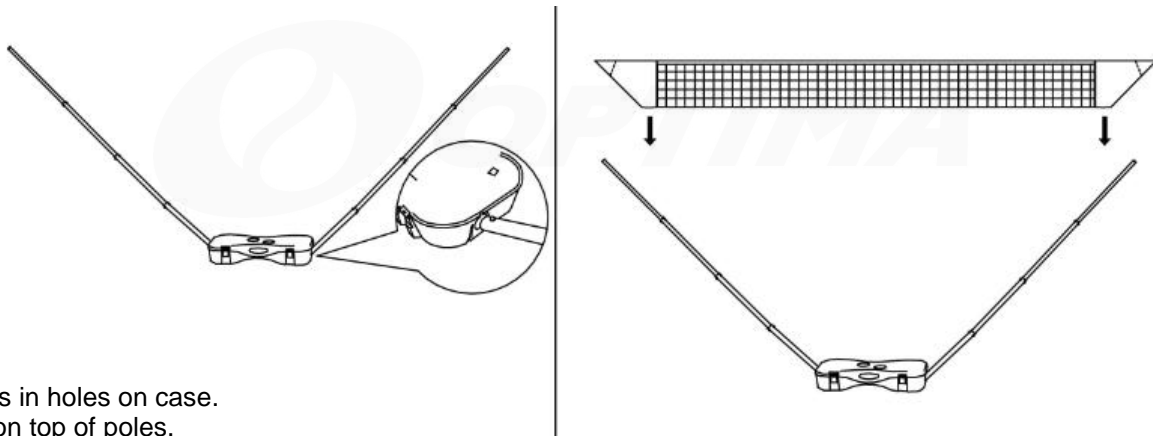

Product name: Optima Badminton Set  
SKU: 301-BMSET  
EMAIL: [customercare@conquerequipment.com](mailto:customercare@conquerequipment.com)  
TEL: 855-349-4327

Thank you for purchasing the Optima Complete Badminton Set! It's simple to assemble and play badminton anywhere in minutes with this fun, portable set!

Remove net poles from case and extend.

Place poles in holes on case.  
Place net on top of poles.

You are ready to play badminton!

**We appreciate your feedback!** We hope this is what you were looking for, and it exceeded your expectations. Please email us at [customercare@conquerequipment.com](mailto:customercare@conquerequipment.com) if you have questions and we will do everything in our power to be sure you are happy!