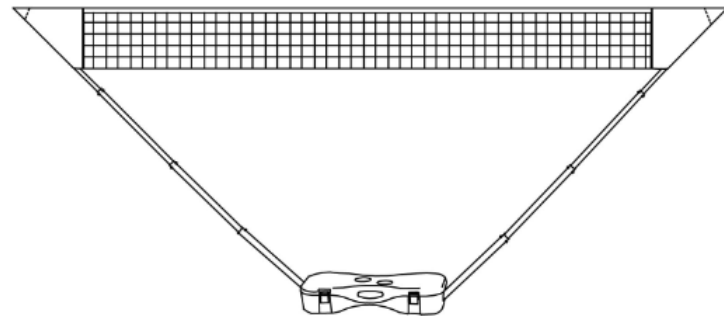

Product name: Optima Badminton Set  
SKU: 301-BMSET  
EMAIL: [customercare@conquerequipment.com](mailto:customercare@conquerequipment.com)  
TEL: 855-349-4327

Thank you for purchasing the Optima Complete Badminton Set! It's simple to assemble and play badminton anywhere in minutes with this fun, portable set!

Remove net poles from case and extend.

Place poles in holes on case.  
Place net on top of poles.

You are ready to play badminton!

**We appreciate your feedback!** We hope this is what you were looking for, and it exceeded your expectations. Please email us at [customercare@conquerequipment.com](mailto:customercare@conquerequipment.com) if you have questions and we will do everything in our power to be sure you are happy!