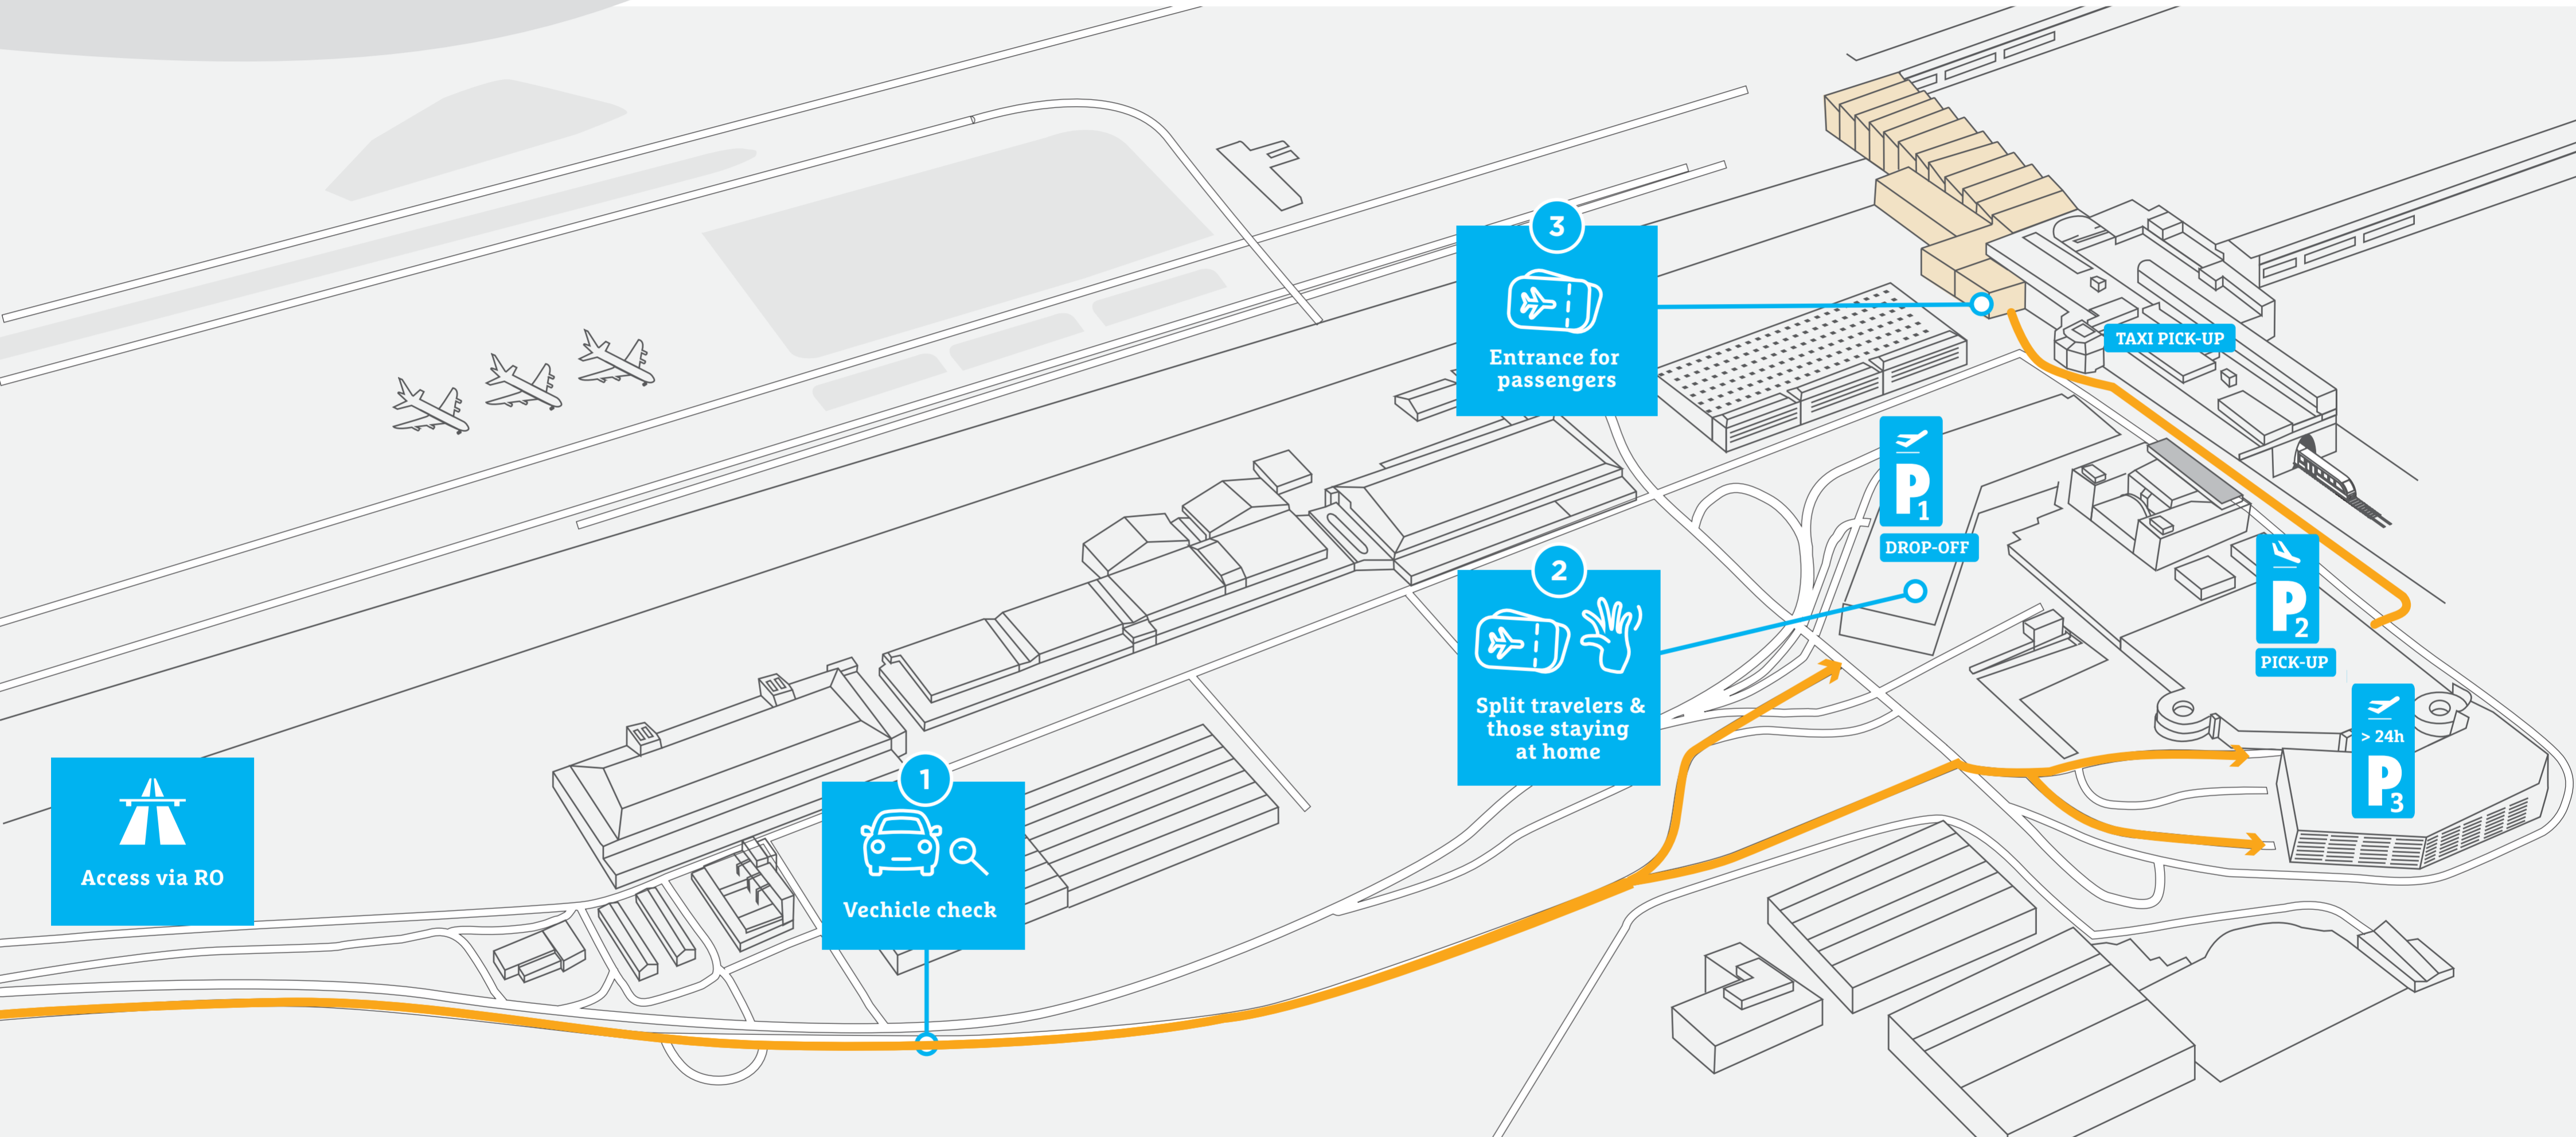

Overview for departing passengers

Access via RO

1

Vehicle check

2

Split travelers & those staying at home

3

Entrance for passengers

P₁
DROP-OFF

P₂
PICK-UP

P₃
> 24h

TAXI PICK-UP

1
Vehicle check

- Check all arriving vehicles
- License plate check

2
Split travelers & those staying at home

- Check for valid boarding pass and reservation

3
Entrance for passengers