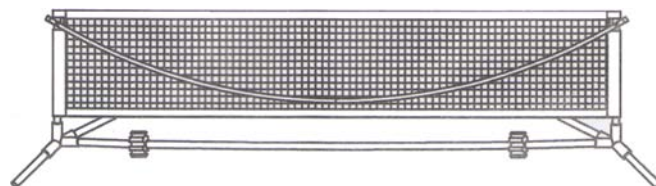

Product name: Optima Complete
Pickleball/Badminton Set
SKU: 301-PBNETSET
EMAIL: info@conquerequipment.com
TEL: 855-349-4327

Thank you for purchasing the Optima Complete Pickleball / Badminton Set!

Step 1: Unfold base piece. To raise (or lower) upright, loosen nut.

Step 2: Slide net onto base uprights.

Step 3: Unfold net tensioner.

Step 4: Line up net tensioner with holes on base uprights. Insert bolts through holes and secure with wing nuts.

Step 5: Lower net to play pickleball.