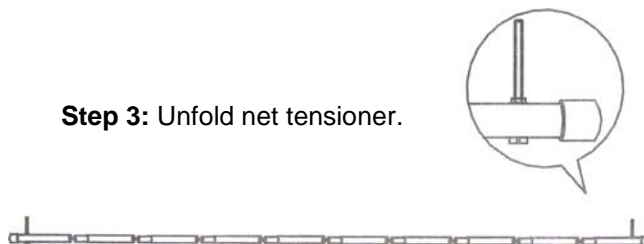

Product name: Optima Complete
Pickleball/Badminton Set
SKU: 301-PBNETSET
EMAIL: info@conquerequipment.com
TEL: 855-349-4327

Thank you for purchasing the Optima Complete Pickleball / Badminton Set!

Step 1: Unfold base piece. To raise (or lower) upright, loosen nut.

Step 2: Slide net onto base uprights.

Step 3: Unfold net tensioner.

Step 4: Line up net tensioner with holes on base uprights. Insert bolts through holes and secure with wing nuts.

Step 5: Lower net to play pickleball.