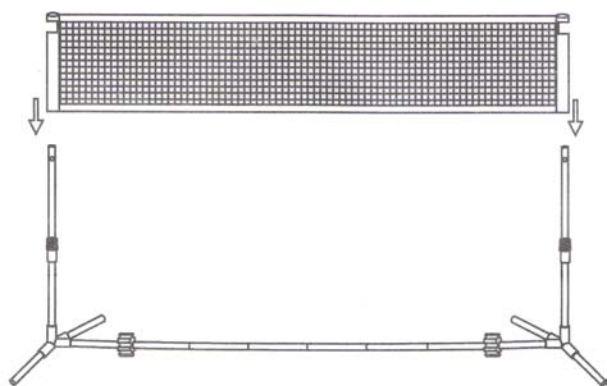

Product name: Optima Complete
Pickleball/Badminton Set
SKU: 301-PBNETSET
EMAIL: info@conquerequipment.com
TEL: 855-349-4327

Thank you for purchasing the Optima Complete Pickleball / Badminton Set!

Step 1: Unfold base piece. To raise (or lower) upright, loosen nut.

Step 2: Slide net onto base uprights.

Step 3: Unfold net tensioner.

Step 4: Line up net tensioner with holes on base uprights. Insert bolts through holes and secure with wing nuts.

Step 5: Lower net to play pickleball.