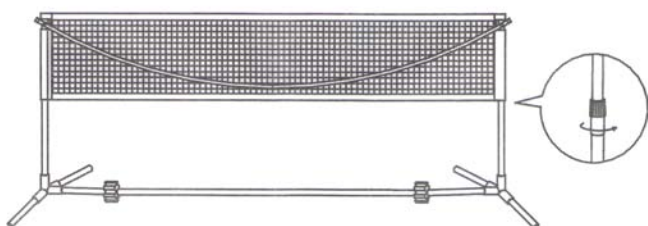

We appreciate your feedback! We hope this is what you were looking for, and it exceeded your expectations. If you enjoyed our product, feel free to leave us a positive product review. If for any reason you are dissatisfied with our product or our company, before you leave negative feedback please email us at info@conquerequipment.com and we will do everything in our power to be sure you are happy!