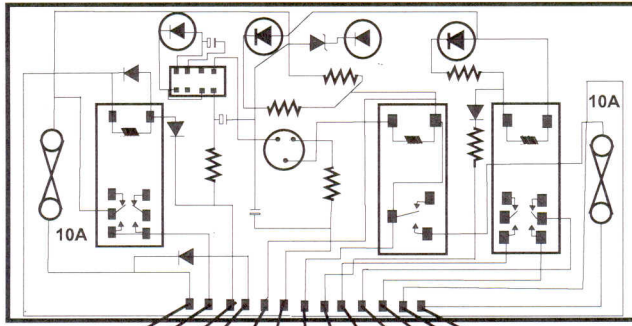

COUNTAX TRACTOR WIRING DIAGRAM

- 1 White
- 2 Red / Blue
- 3 Brown
- 4 Grey
- 5 Red / Blue
- 6 White / Red
- 7 Black
- 8 Purple
- 9 Yellow
- 10 Green
- 11 Orange
- 12 Red / Yellow
- 13 Blue

Ignition Socket

Electric Clutch Switch