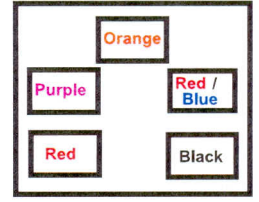

COUNTAX TRACTOR WIRING DIAGRAM

- 1 White
- 2 Red / Blue
- 3 Brown
- 4 Grey
- 5 Red / Blue
- 6 White / Red
- 7 Black
- 8 Purple
- 9 Yellow
- 10 Green
- 11 Orange
- 12 Red / Yellow
- 13 Blue

Ignition Socket