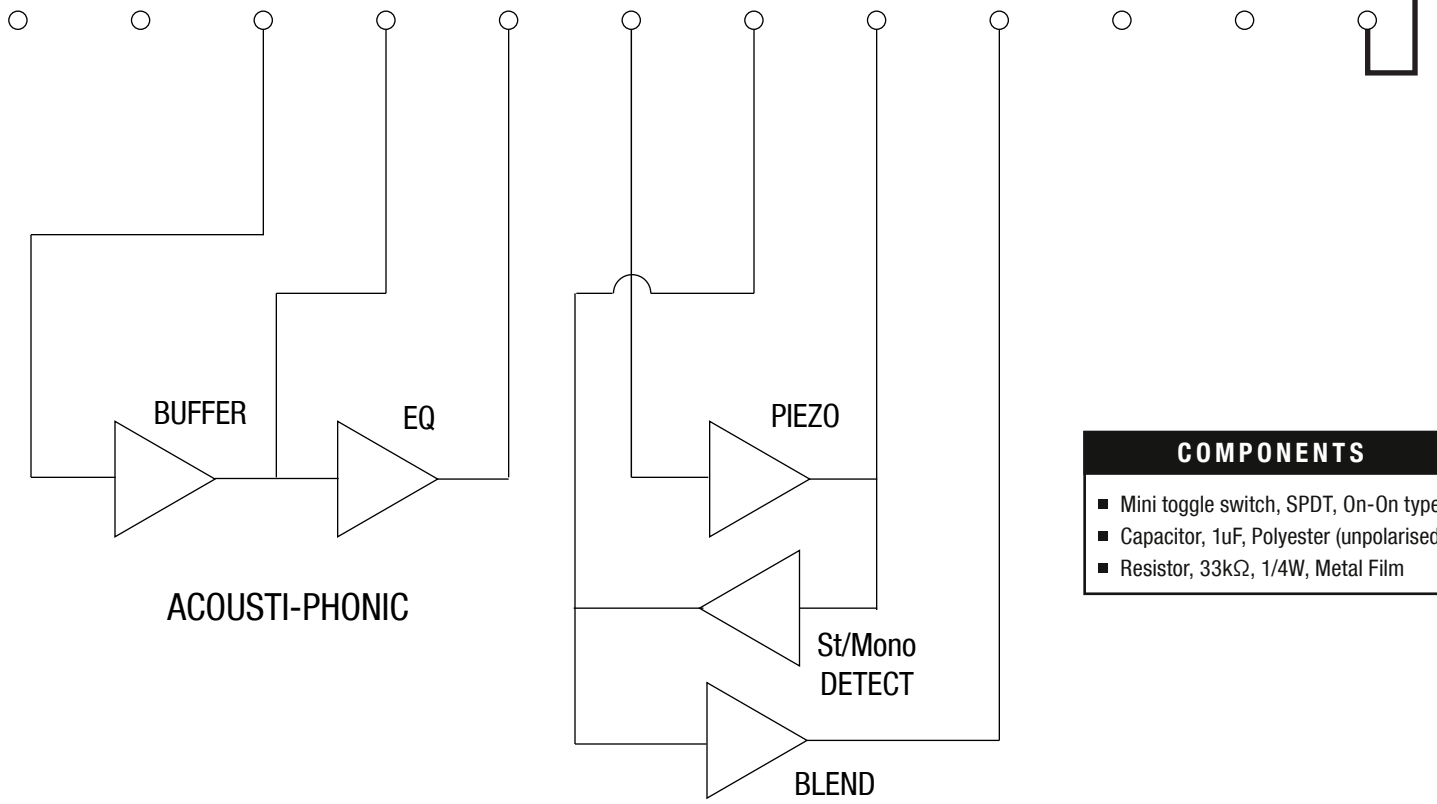

ACOUSTI-PHONIC with Mag Bypass Push/Pull - Scheme 2

Dual Connector

- COMPONENTS**
- Mini toggle switch, SPDT, On-On type
 - Capacitor, 1uF, Polyester (unpolarised)
 - Resistor, 33kΩ, 1/4W, Metal Film