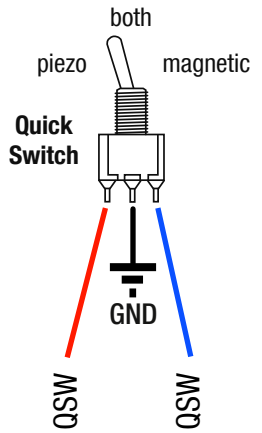

ACOUSTI-PHONIC with Mag Bypass Push/Pull - Scheme 2

Dual Connector

- COMPONENTS**
- Mini toggle switch, SPDT, On-On type
 - Capacitor, 1uF, Polyester (unpolarised)
 - Resistor, 33kΩ, 1/4W, Metal Film