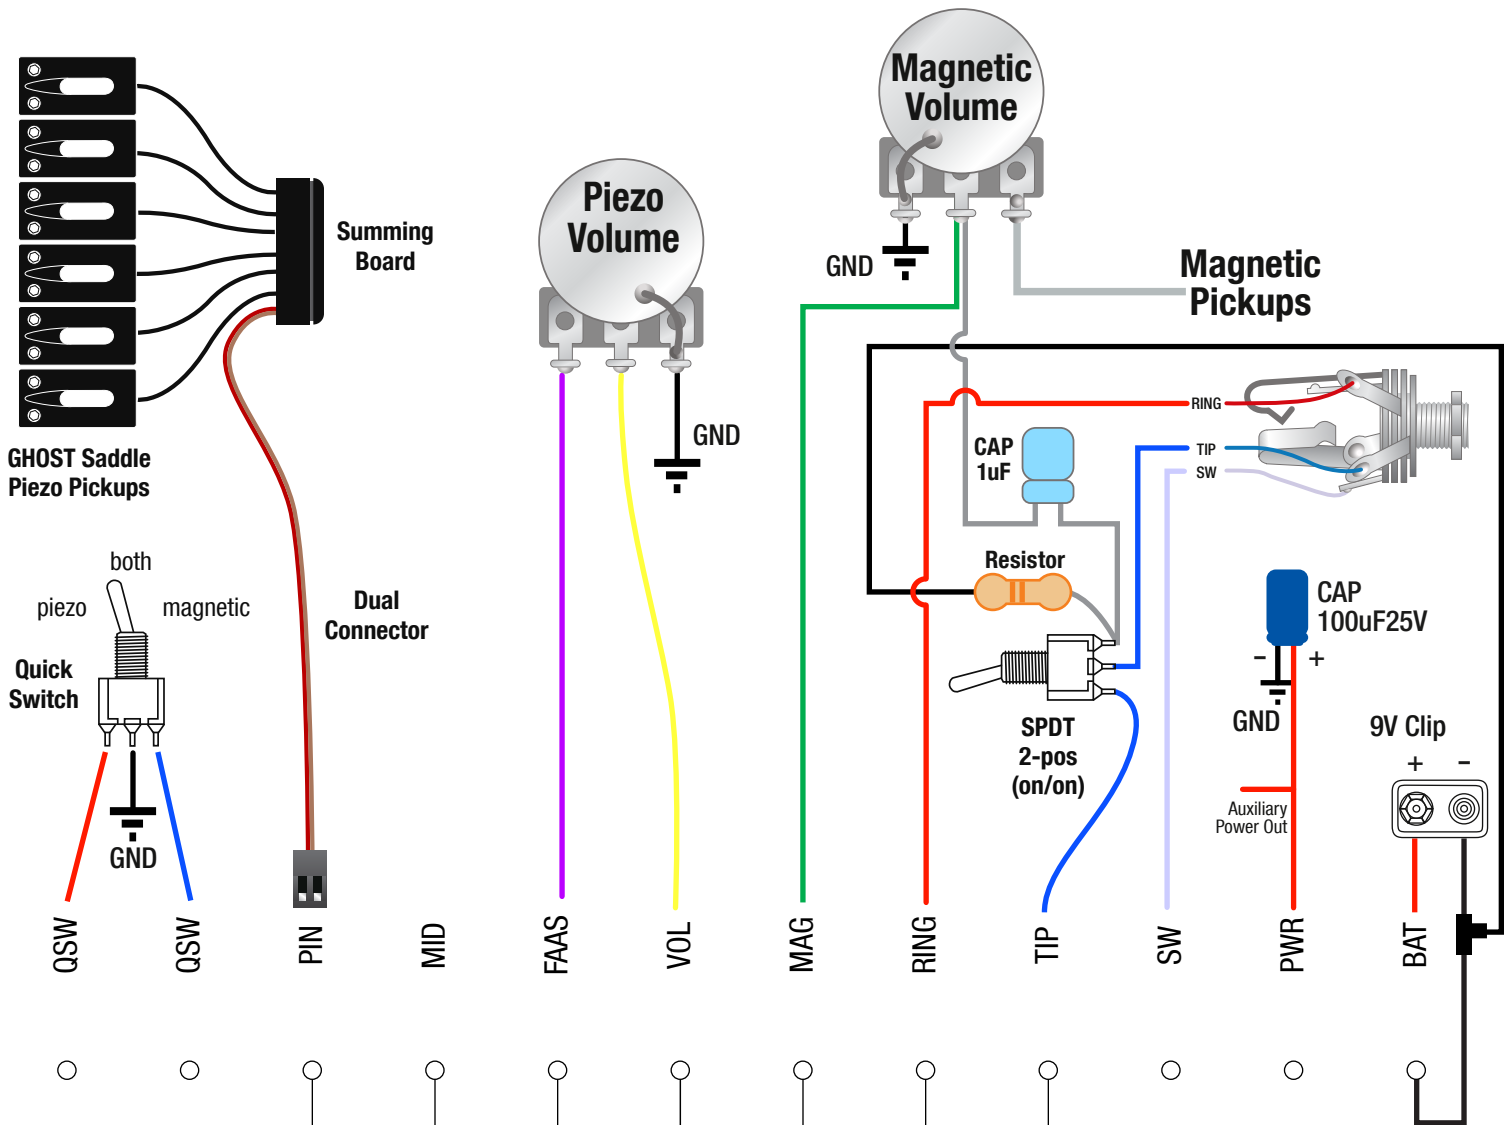

ACOUSTI-PHONIC with Mag Bypass Push/Pull - Scheme 2

Dual Connector

- COMPONENTS**
- Mini toggle switch, SPDT, On-On type
 - Capacitor, 1uF, Polyester (unpolarised)
 - Resistor, 33kΩ, 1/4W, Metal Film