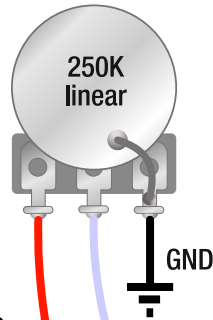

HEXPANDER SECOND ROW

MIDI volume pot is specified as 250K linear.
 A 250K audio taper pot will work, but mid-volume will not be at mid-rotation

- 6 string guitar EBGDAE = 123456
- 4 string bass GDAE = 2345
- 5 string bass GDEAB = 23456
- 6 string bass CGDAEB = 123456

MIDI Volume

Pickup #7 goes into the summed mix, but does not undergo MIDI conversion