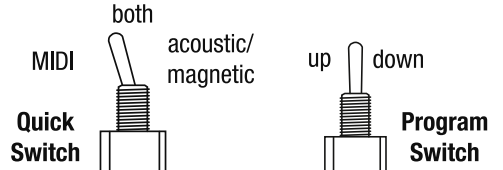

HEXPANDER SECOND ROW

MIDI volume pot is specified as 250K linear.
 A 250K audio taper pot will work, but mid-volume will not be at mid-rotation

- 6 string guitar EBGDAE = 123456
- 4 string bass GDAE = 2345
- 5 string bass GDEAB = 23456
- 6 string bass CGDAEB = 123456

MIDI Volume

Pickup #7 goes into the summed mix, but does not undergo MIDI conversion