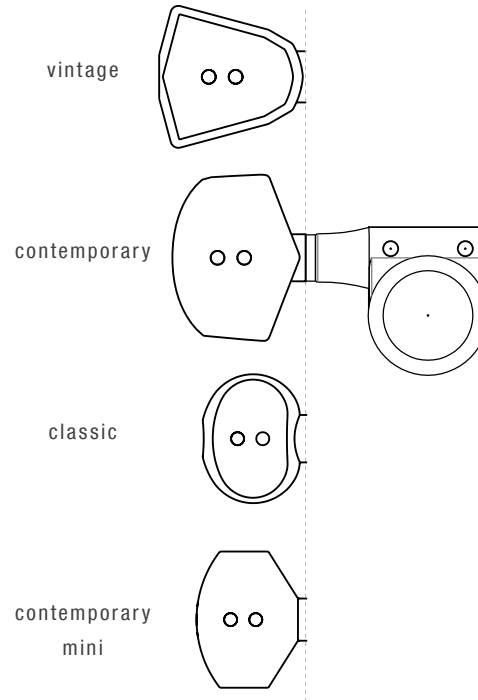

two pin

two pin

Approximate Weight
(may vary slightly depending on button option)

Individual Machine Head

.083lbs
(37.75g)

Complete Set
(6 Machine Heads)

.496lbs
(225g)