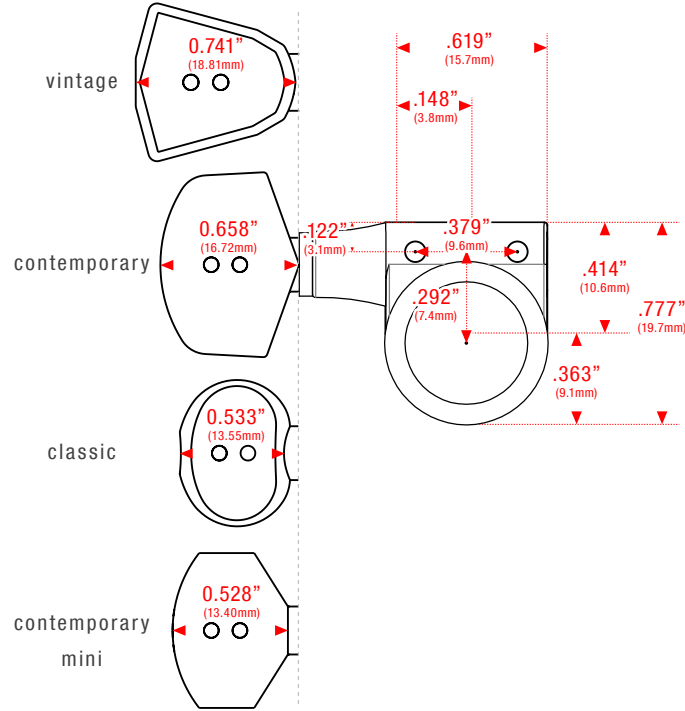

two pin

two pin

Approximate Weight
(may vary slightly depending on button option)

Individual Machine Head

.083lbs
(37.75g)

Complete Set
(6 Machine Heads)

.496lbs
(225g)