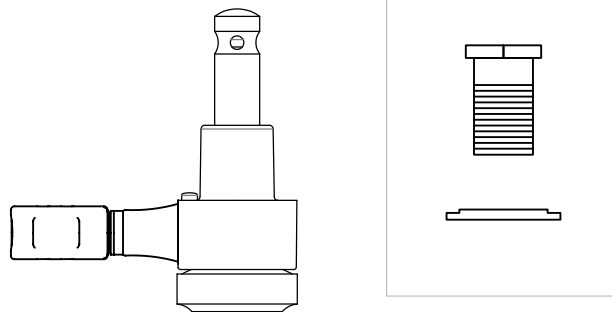

two pin

two pin

Approximate Weight
(may vary slightly depending on button option)

Individual Machine Head

.083lbs
(37.75g)

Complete Set
(6 Machine Heads)

.496lbs
(225g)