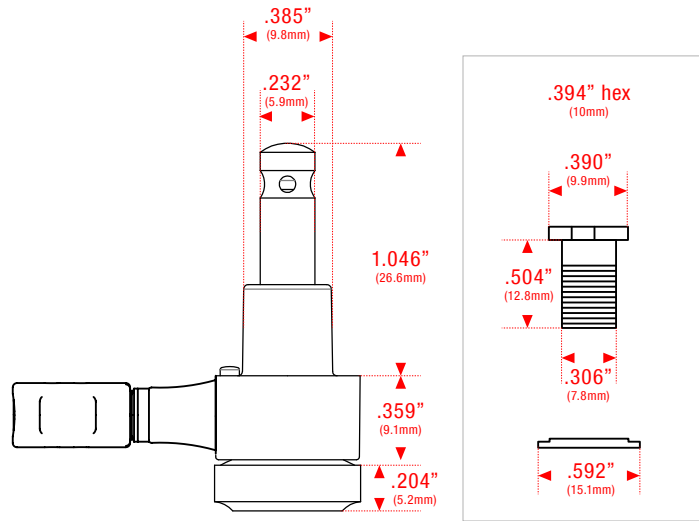

two pin

two pin

Approximate Weight
(may vary slightly depending on button option)

Individual Machine Head

.083lbs
(37.75g)

Complete Set
(6 Machine Heads)

.496lbs
(225g)