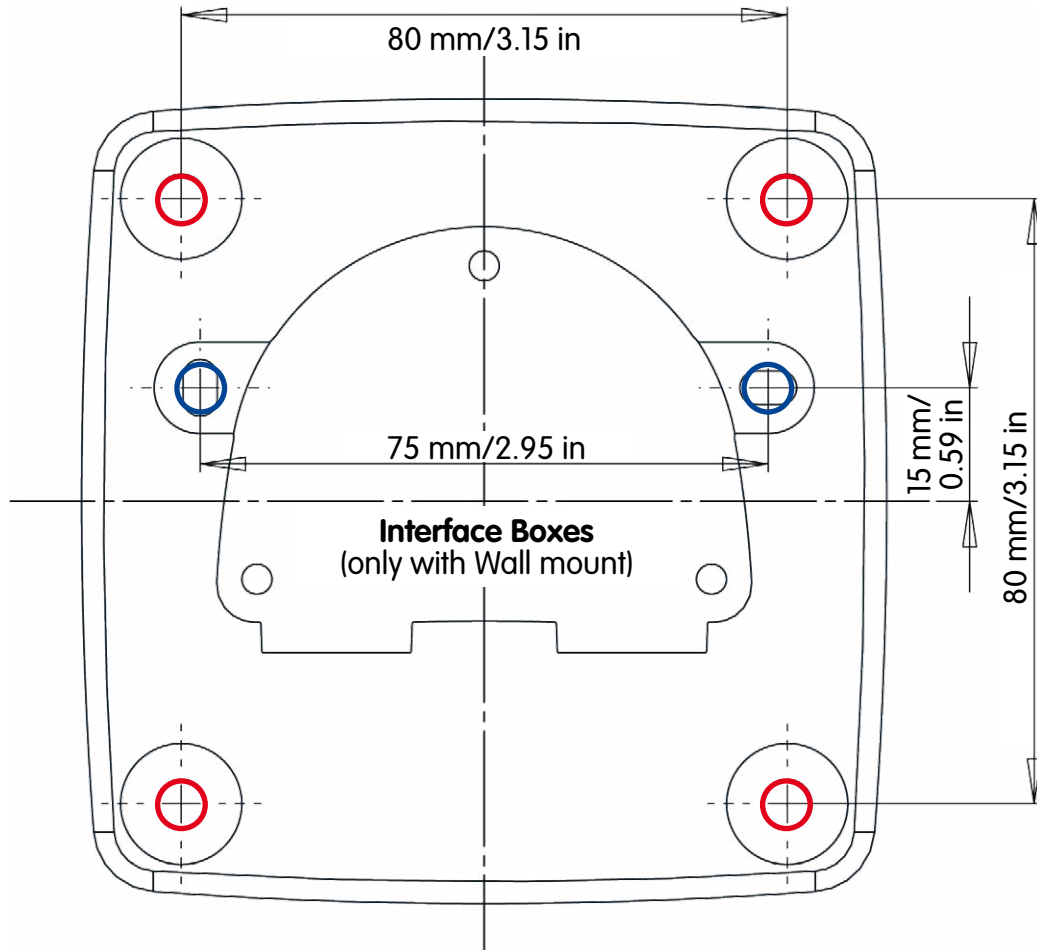

# M15 AllroundDual Drilling Template

## Wall and Ceiling Mount

Scale 1:1

Security-Vision-Systems

-  Holes for Wall/Ceiling mount
-  Holes for Interface Boxes (only with Wall mount)