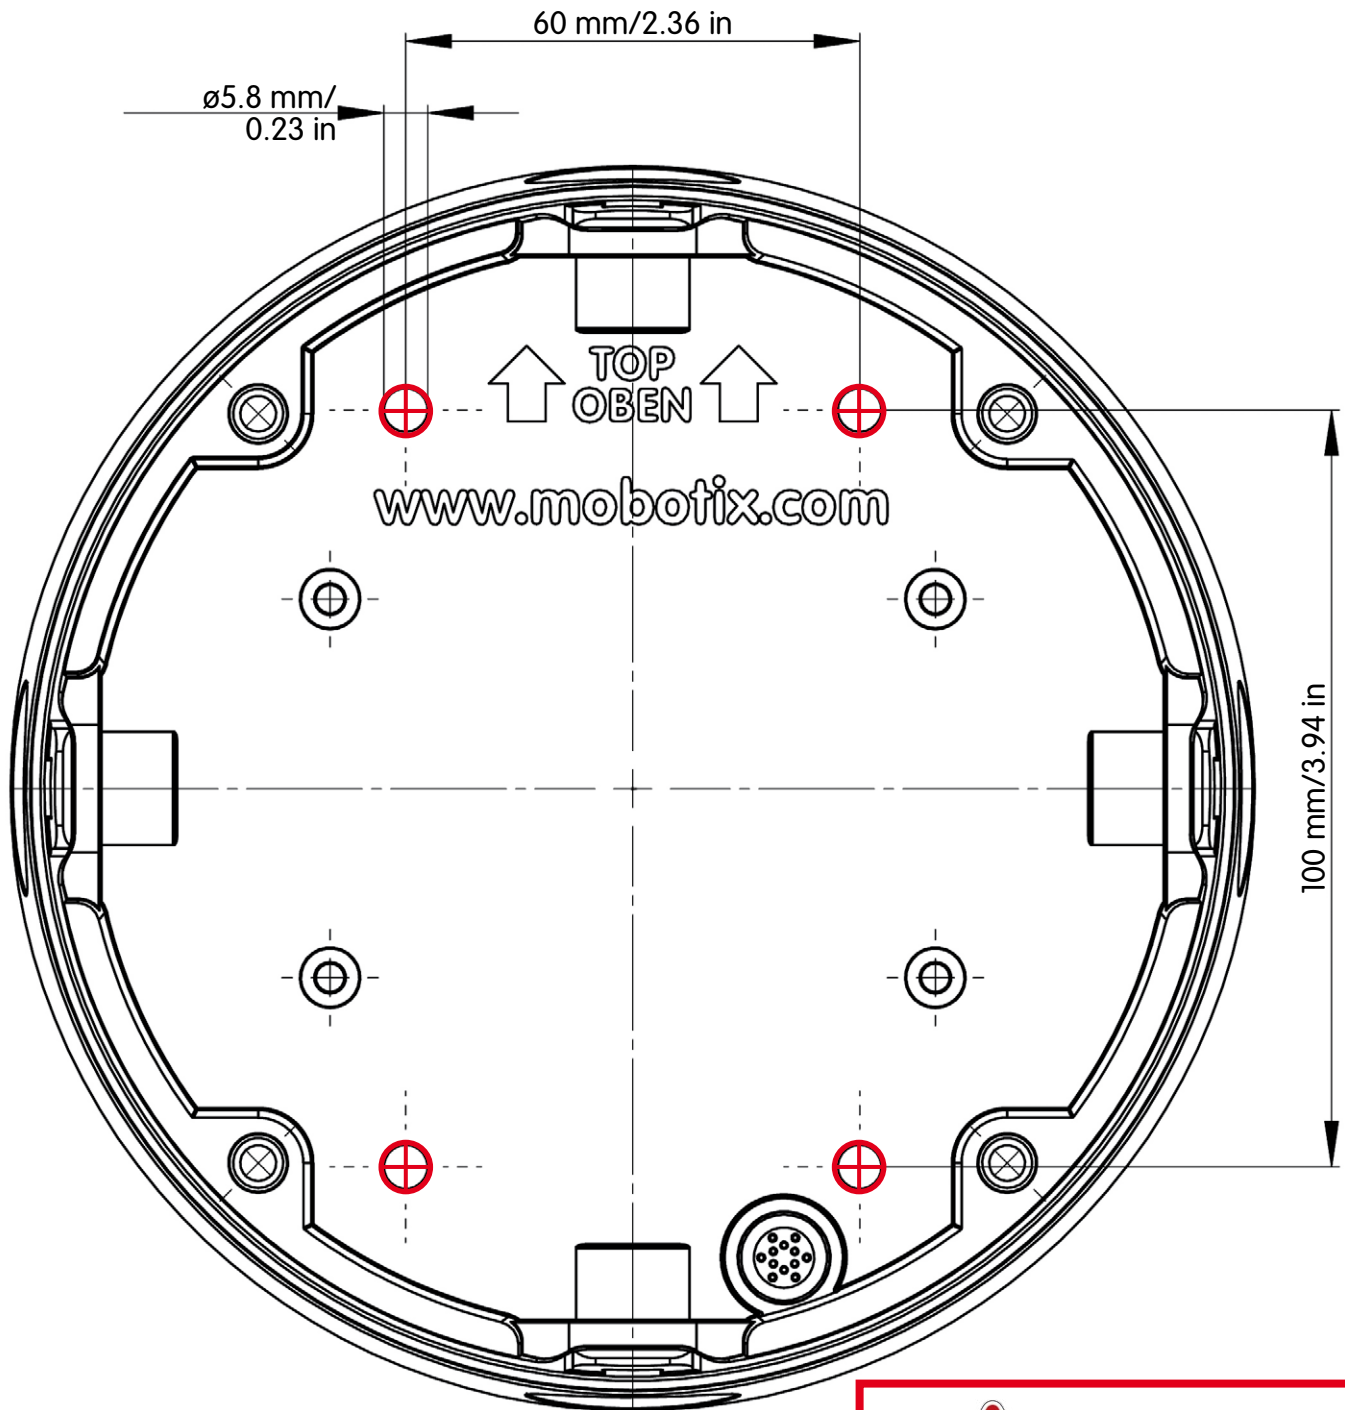

Q25M Hemispheric Drilling Template

IT/SECURE Mounting Ring

Scale 1:1

Security-Vision-Systems

Q25M Hemispheric Drilling Template

On-Wall Set

Scale 1:1

Security-Vision-Systems

Always copy or print at 100% of original size!

Q25M Hemispheric Drilling Template

Cut-Out for In-Ceiling Set

Scale 1:1

Security-Vision-Systems

Q25M Hemispheric Drilling Template

Outdoor Wall Mount

Scale 1:1

Q25M Hemispheric Drilling Template

Pole and Corner Mount

Scale 1:1

Always copy or
print at 100% of
original size!