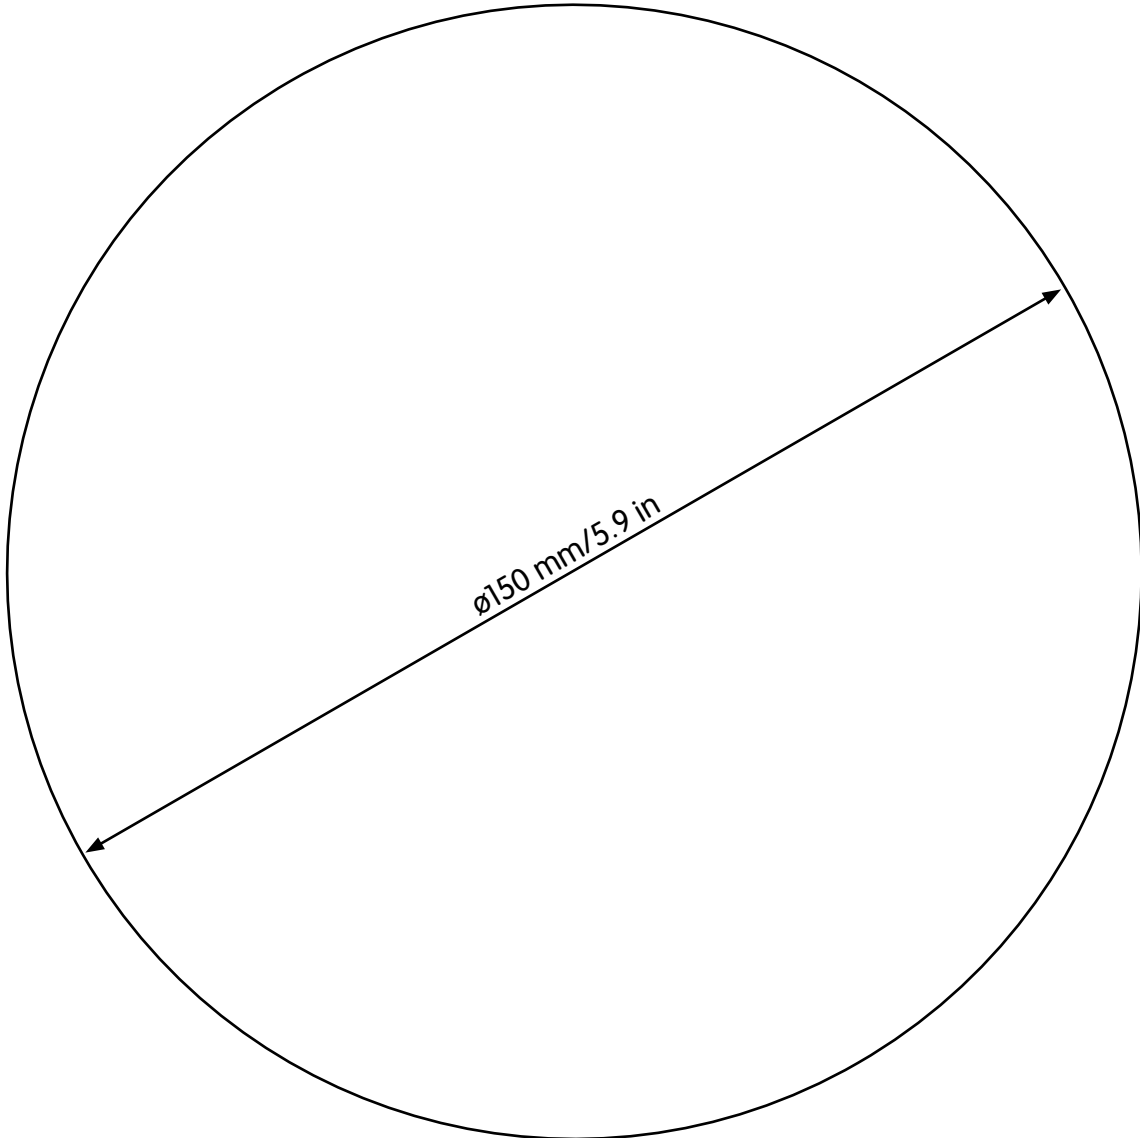

Q25M Hemispheric Drilling Template

IT/SECURE Mounting Ring

Scale 1:1

Security-Vision-Systems

Q25M Hemispheric Drilling Template

On-Wall Set

Scale 1:1

Security-Vision-Systems

Always copy or print at 100% of original size!

Q25M Hemispheric Drilling Template

Cut-Out for In-Ceiling Set

Scale 1:1

Security-Vision-Systems

Q25M Hemispheric Drilling Template

Outdoor Wall Mount

Scale 1:1

Q25M Hemispheric Drilling Template

Pole and Corner Mount

Scale 1:1

Always copy or
print at 100% of
original size!