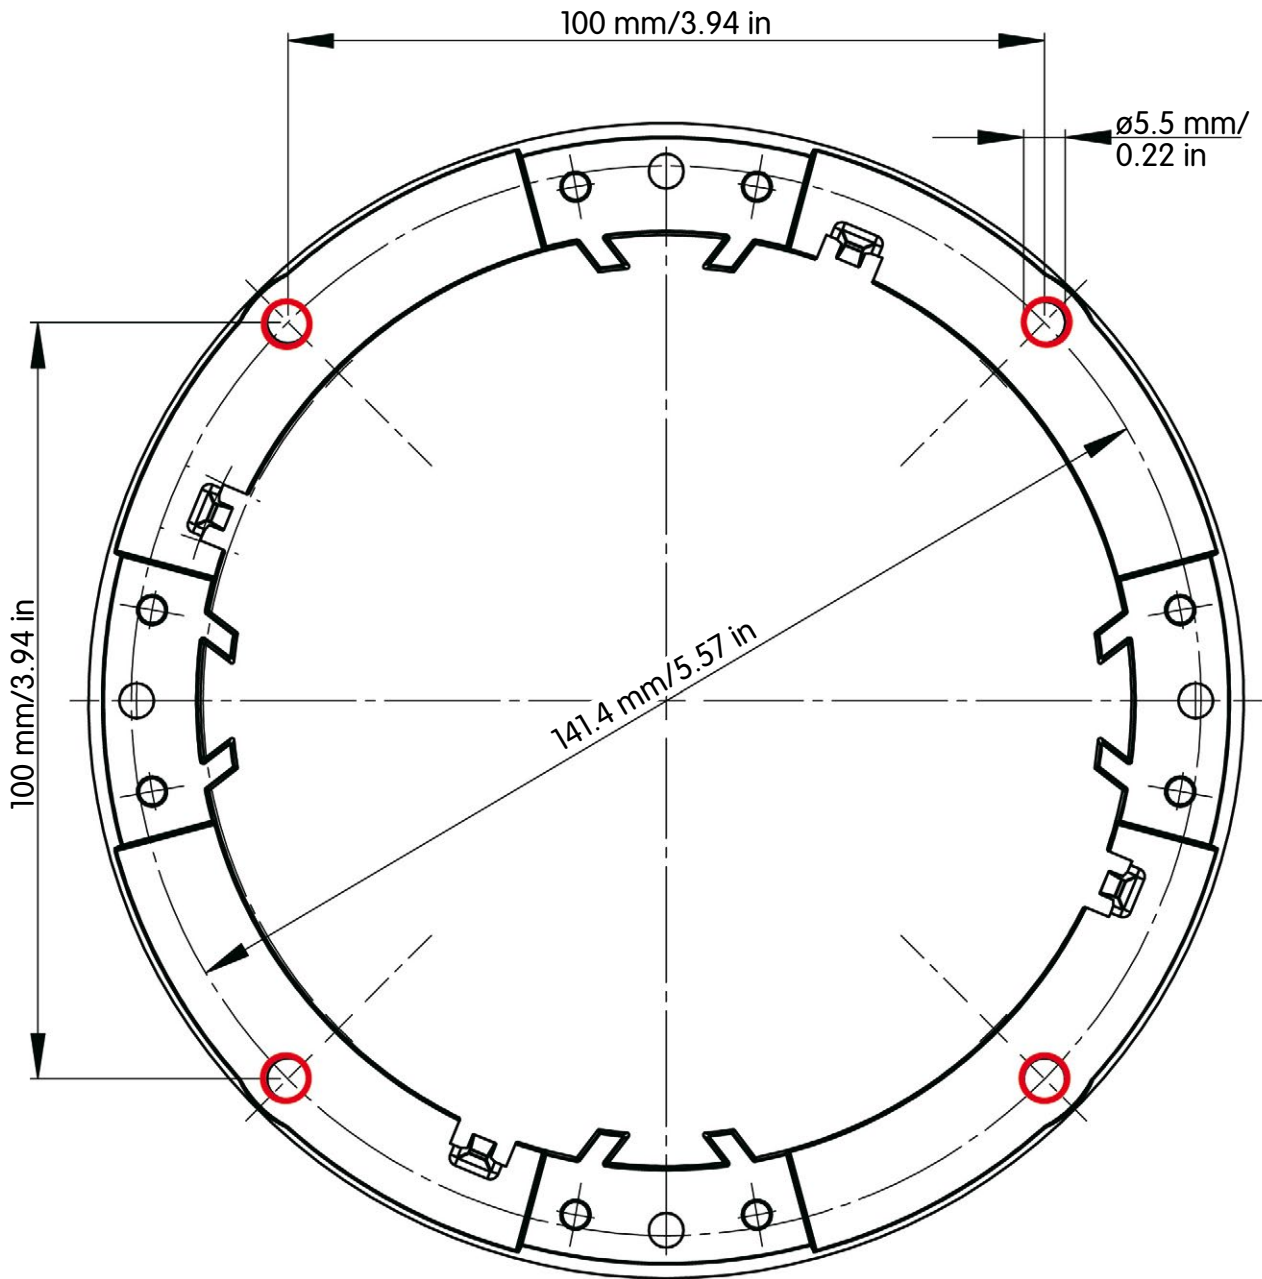

Q25M Hemispheric Drilling Template

IT/SECURE Mounting Ring

Scale 1:1

Security-Vision-Systems

Q25M Hemispheric Drilling Template

On-Wall Set

Scale 1:1

Security-Vision-Systems

Always copy or print at 100% of original size!

Q25M Hemispheric Drilling Template

Cut-Out for In-Ceiling Set

Scale 1:1

Security-Vision-Systems

Q25M Hemispheric Drilling Template

Outdoor Wall Mount

Scale 1:1

Q25M Hemispheric Drilling Template

Pole and Corner Mount

Scale 1:1

Always copy or
print at 100% of
original size!