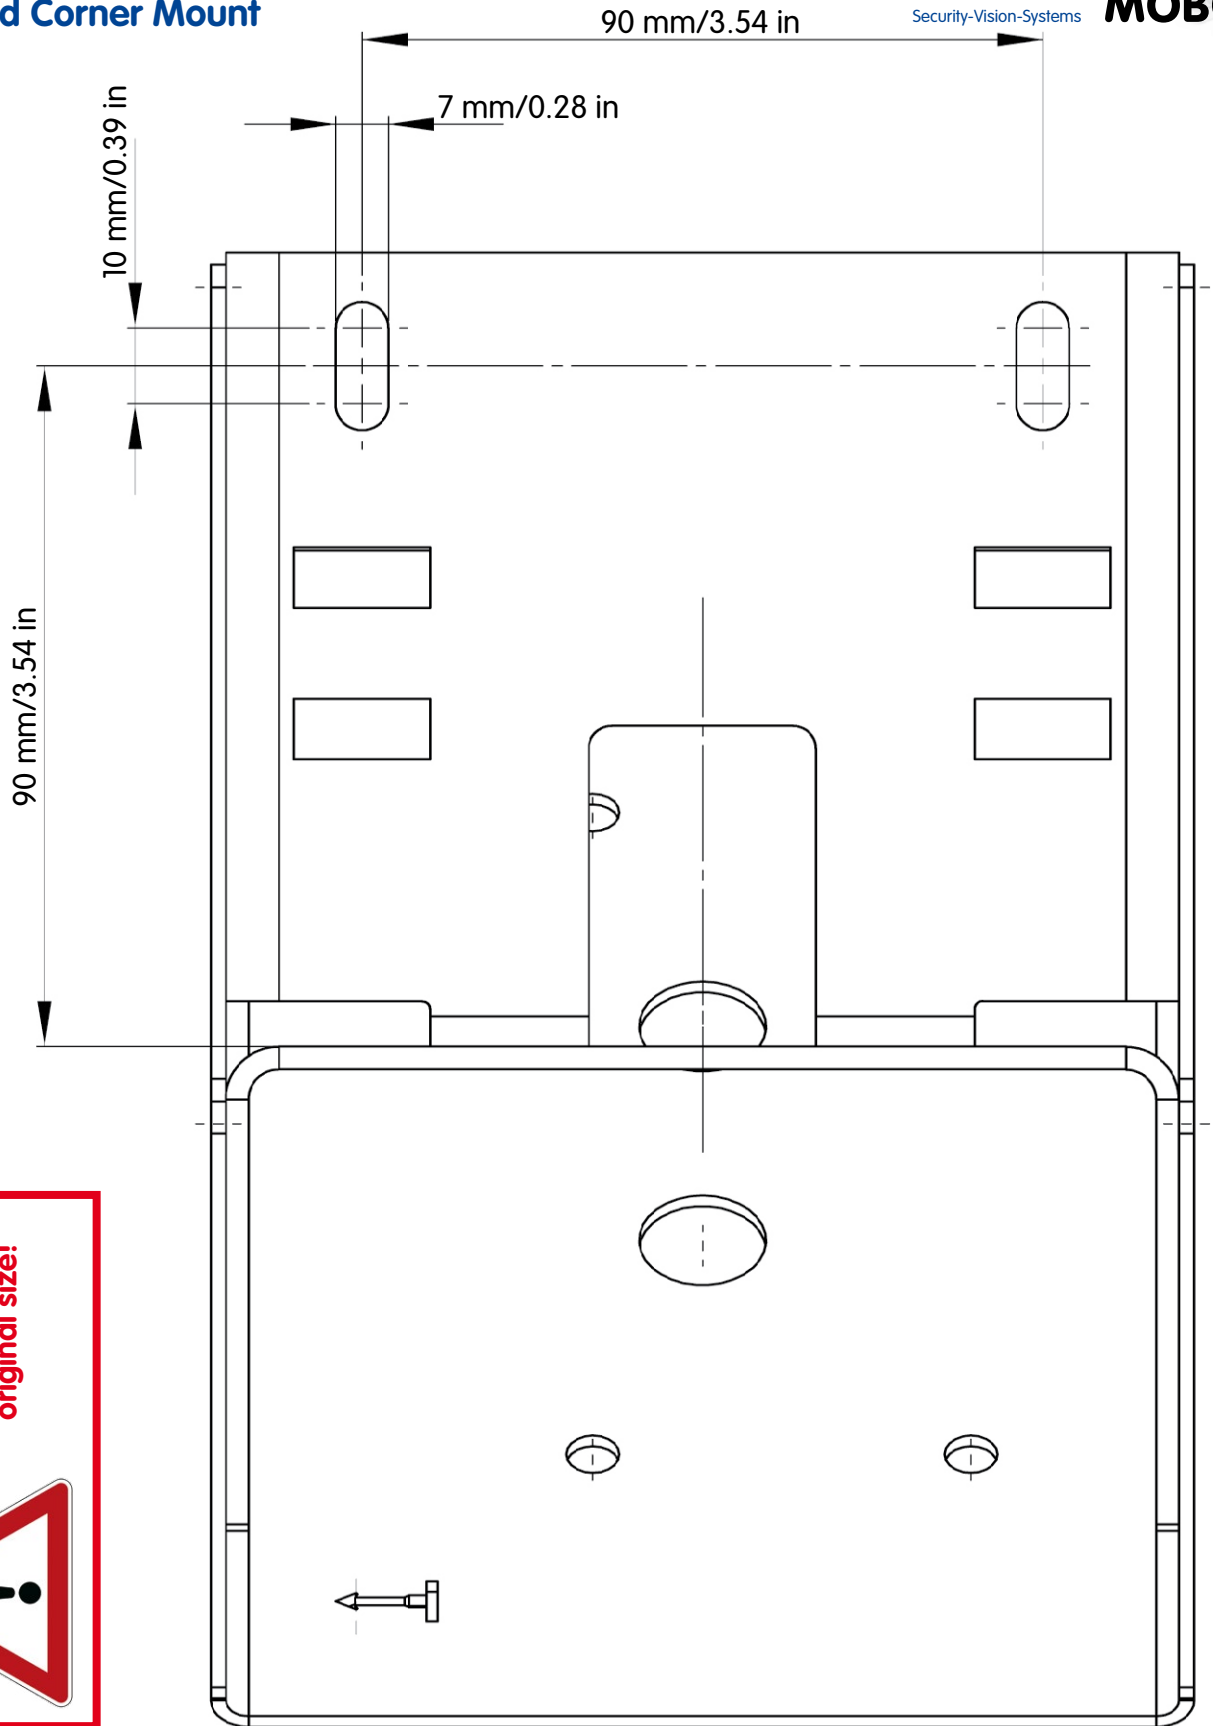

Q25M Hemispheric Drilling Template

IT/SECURE Mounting Ring

Scale 1:1

Security-Vision-Systems

Q25M Hemispheric Drilling Template

On-Wall Set

Scale 1:1

Security-Vision-Systems

Always copy or print at 100% of original size!

Q25M Hemispheric Drilling Template

Cut-Out for In-Ceiling Set

Scale 1:1

Security-Vision-Systems

Q25M Hemispheric Drilling Template

Outdoor Wall Mount

Scale 1:1

Q25M Hemispheric Drilling Template

Pole and Corner Mount

Scale 1:1

Always copy or
print at 100% of
original size!