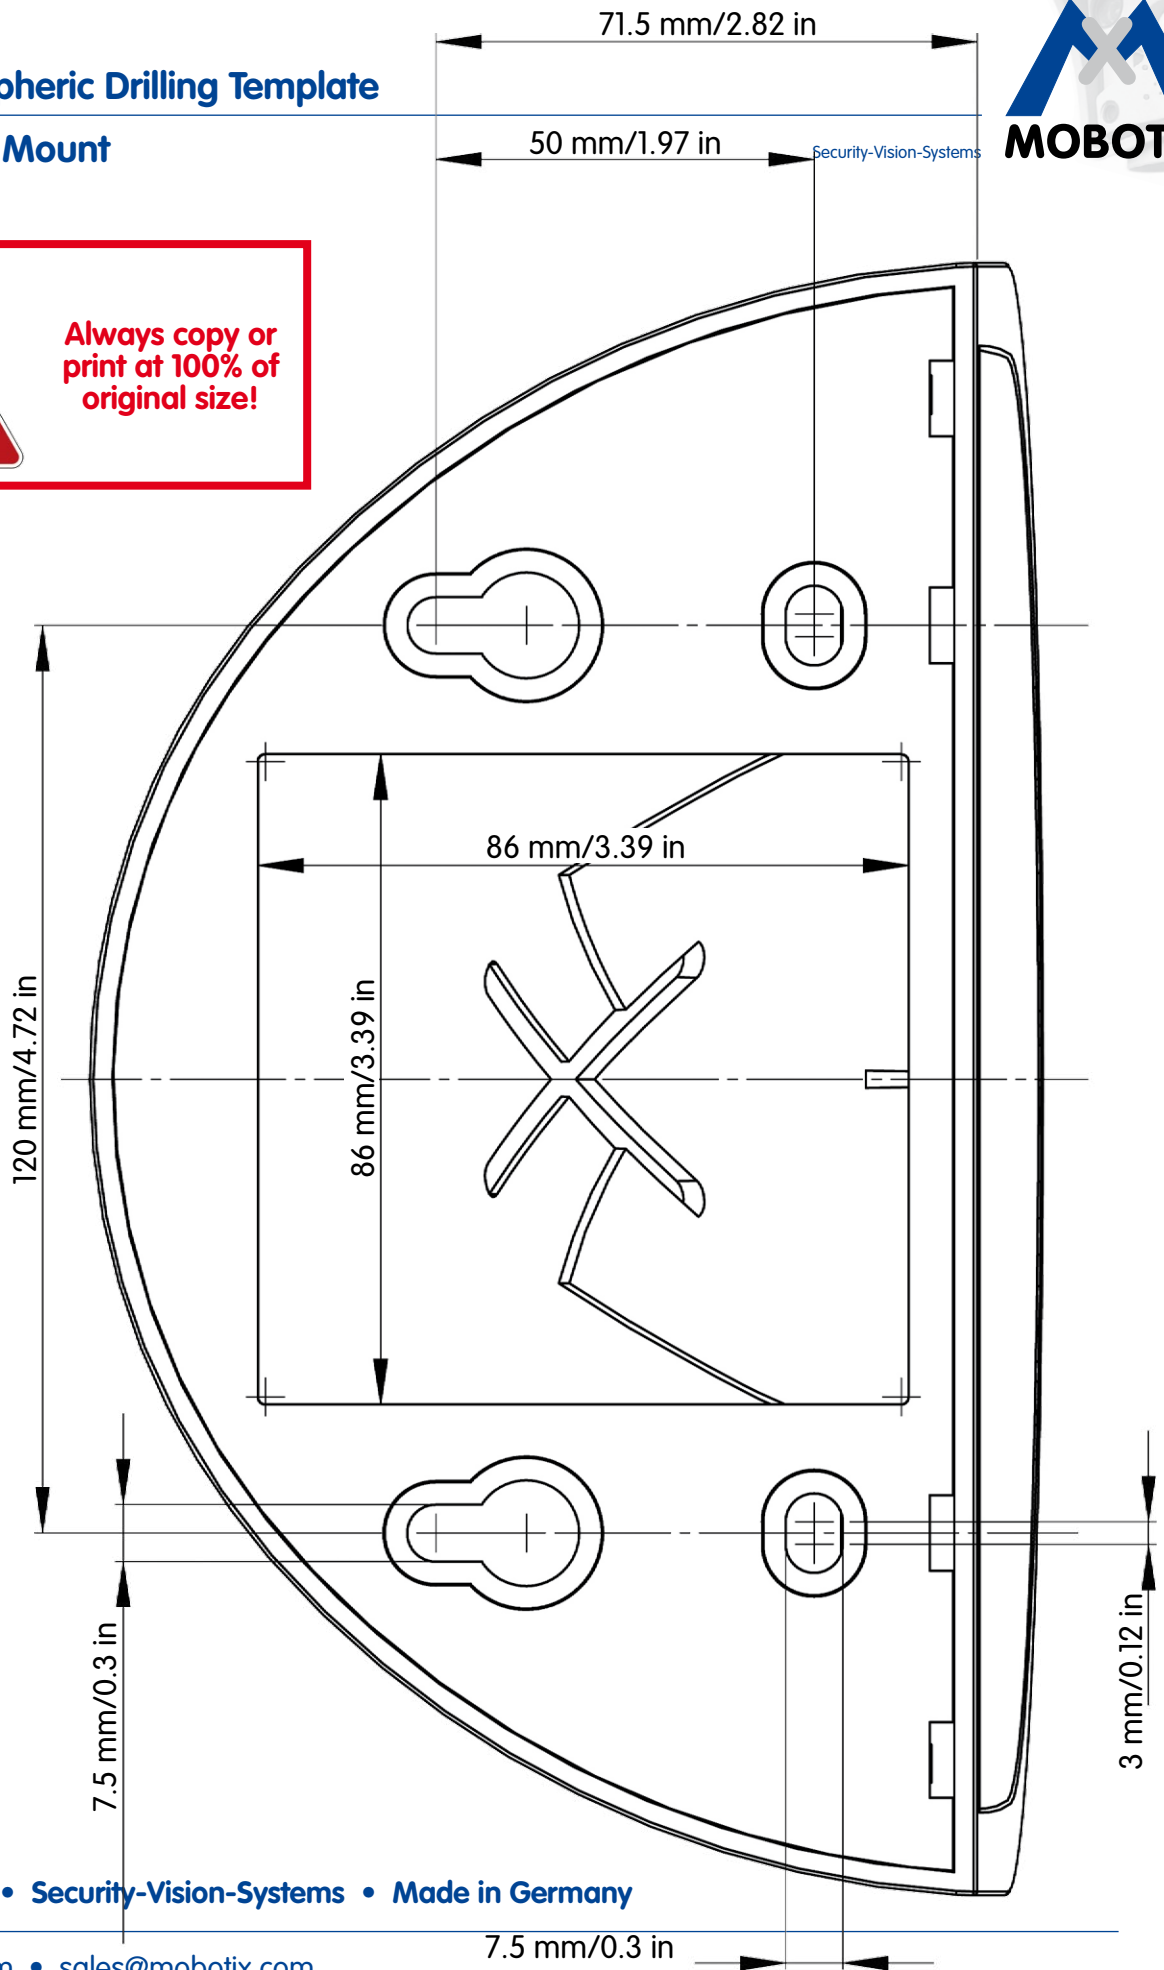

Q25M Hemispheric Drilling Template

IT/SECURE Mounting Ring

Scale 1:1

Security-Vision-Systems

Q25M Hemispheric Drilling Template

On-Wall Set

Scale 1:1

Security-Vision-Systems

Always copy or print at 100% of original size!

Q25M Hemispheric Drilling Template

Cut-Out for In-Ceiling Set

Scale 1:1

Security-Vision-Systems

Q25M Hemispheric Drilling Template

Outdoor Wall Mount

Scale 1:1

Q25M Hemispheric Drilling Template

Pole and Corner Mount

Scale 1:1

Always copy or
print at 100% of
original size!