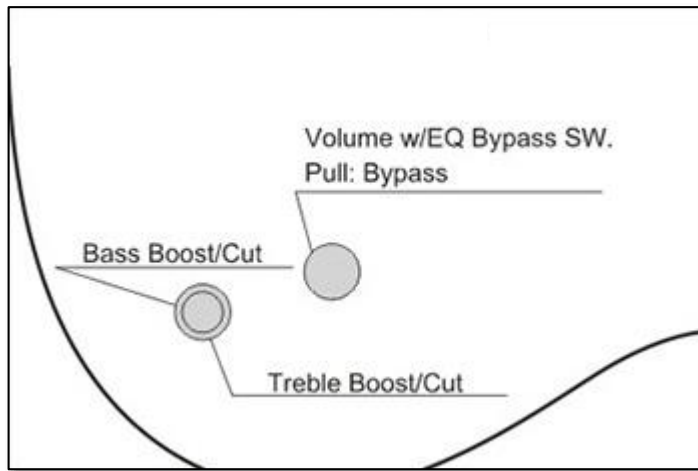

**GWB1005**

**Gary Willis Signature  
NTBT GWB  
Custom Electronics**

**GWB Split Coil Passive Pickup**

**Volume  
Pull Bypass**  
a250KA-PP-zspl

**Bass Boost/Cut  
Treble Boost/Cut**  
DC50KBcd-zspl

Bridge  
Ground

Sleeve  
Tip  
Ring

Output  
Jack

**NTBT  
Preamp**

Gain (+12dB)