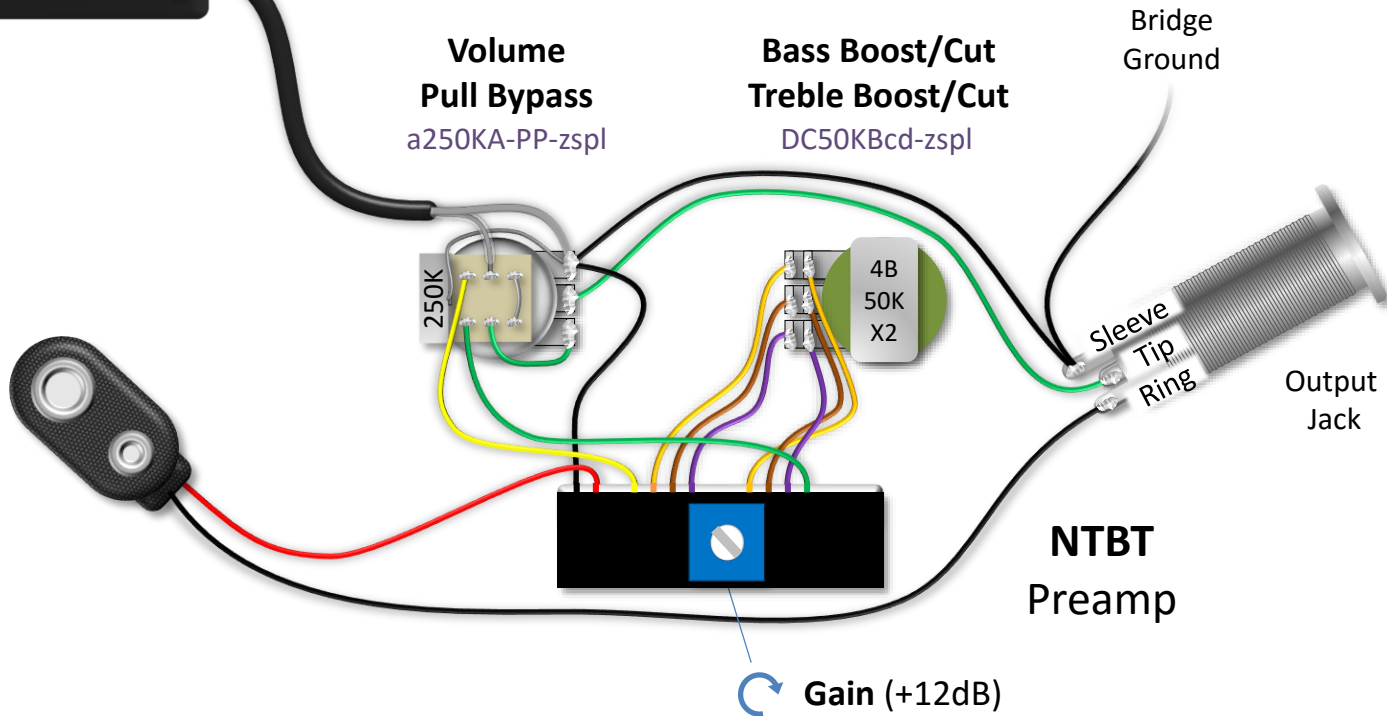

**GWB1005**

**Gary Willis Signature  
NTBT GWB  
Custom Electronics**

**GWB Split Coil Passive Pickup**

**Volume  
Pull Bypass**  
a250KA-PP-zspl

**Bass Boost/Cut  
Treble Boost/Cut**  
DC50KBcd-zspl

Bridge  
Ground

Sleeve  
Tip  
Ring

Output  
Jack

**NTBT  
Preamp**

Gain (+12dB)