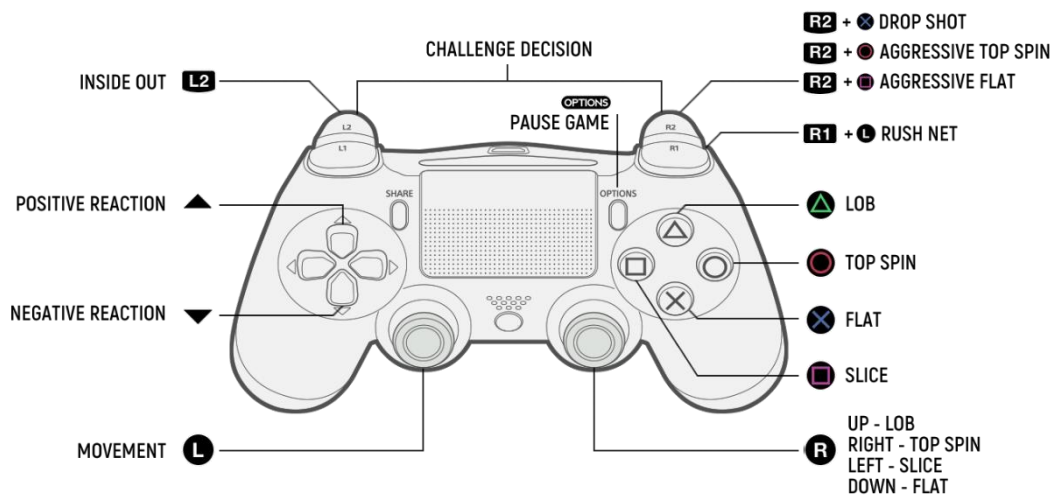

AOTENNIS 2

Controls Quick Reference Guide - PlayStation™ 4

Serving

General Play