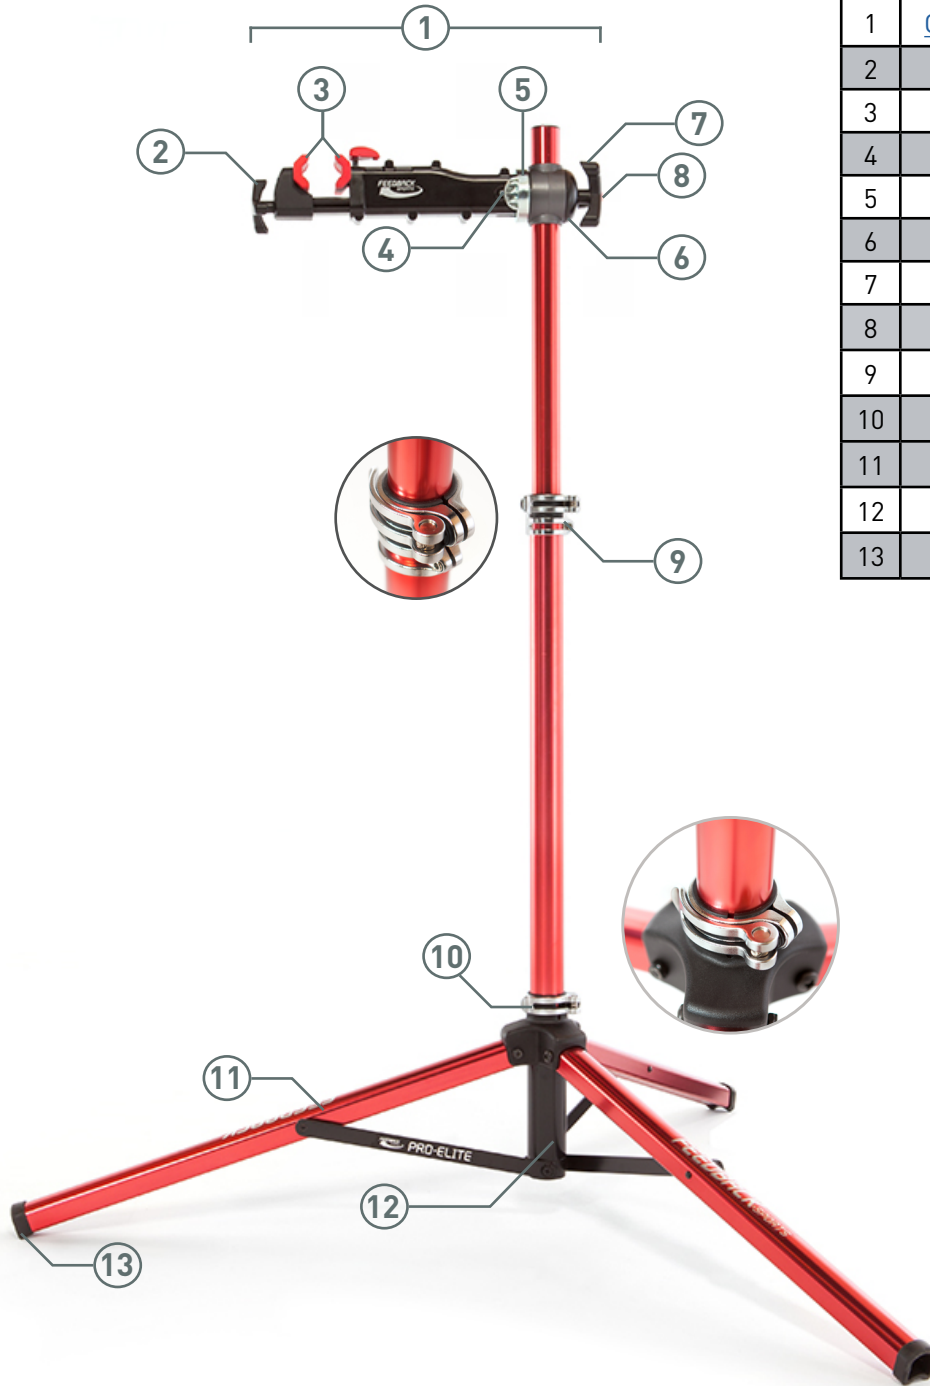

PRO-ELITE

[BIKE REPAIR STAND]

	ITEM NAME	ITEM #
1	Clamp Head Assembly	15932
2	Front Tri Knob	16552
3	Clamp Jaws	16203
4	Roll Pin	12567
5	Clutch Cup	15922
6	Clutch Body Cover	15924
7	Rear Tri Knob	15931
8	Tri Knob Dust Cap	
9	Tall Collar	16709
10	Free Collar	16708
11	Leg Kit (Single Leg)	16552
12	Extruded Stop Tube	13751
13	D Shaped Foot Cap	13497