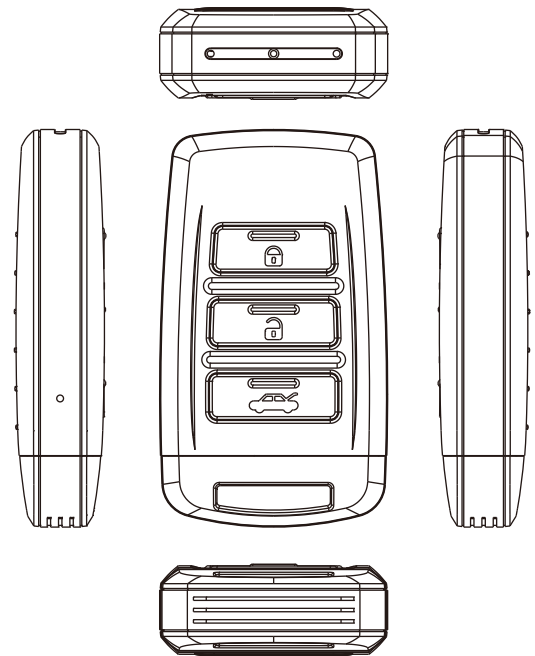

PV-RC200HDW

1080P Keyfob Wifi DVR

Feature

- 5MP CMOS covert pinhole camera
- Built-in Wi-Fi allows you to control, view, and download video from your smartphone
- Keyfob disguised 1080p integrated DVR
- Records at 1080p/720p/WVGA
- Vibration alert for Power/Rec/Wi-Fi, without even checking the device
- LED indicators for power, charging, Wi-Fi, and recording

Product Sketch

Specification

Built in Image Sensor	1/3" progressive CMOS sensor
Sensor Resolution	2592x1944
Sensor Sensitivity	3.3 Lux @ F 2.0
Lens F/No.	F 3.2
Focal Length	4mm
Angle of view	66°
Algorithm	H.264, JPEG
File Format	MOV, JPG
Video Recording mode	Manual
Recording Capability	1920x1080
Frame Rate	Up to 30 fps
Digital Zoom	4X
Wifi	Built-in WiFi Module(IEEE 802.11b/g/n)
Wifi Protocol	RTSP
Memory type	Micro SD Card Support SDHC max=32GB)
Data interface	Mini USB 2.0
Date/Time Table	YYYY/MM/DD, HH:MM:SS
Power Input	DC 5V
Battery Lifetime	Continue recording 65min
Vibration Alert	Power on/off, Recording, Low battery
Dimension	71x41x16mm
Weight	46g