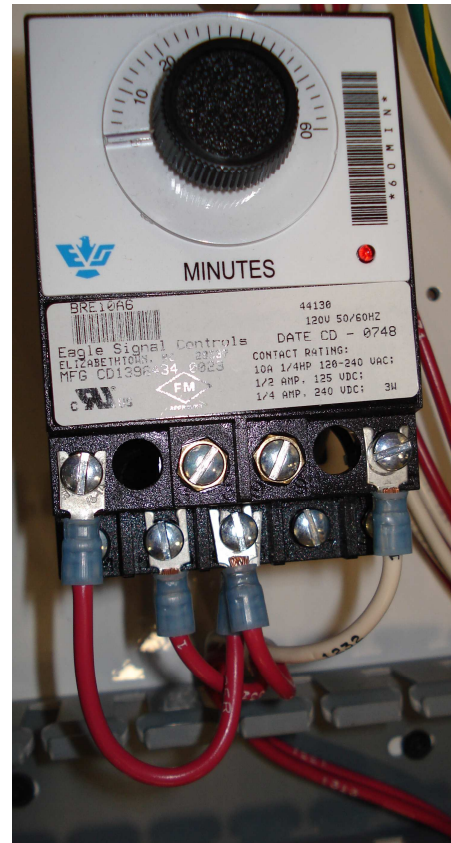

Subject: Purge timer change

Our standard purge timer part number 012425 has become obsolete, and is being replaced by part number 253100. See page 2 of the bulletin for wiring changes.

Part number 012425

Part number 253100

Timer 012425 wiring

Typical timer 253100 wiring

Note: Add jumper between terminal 1 and 6 for electric ovens.