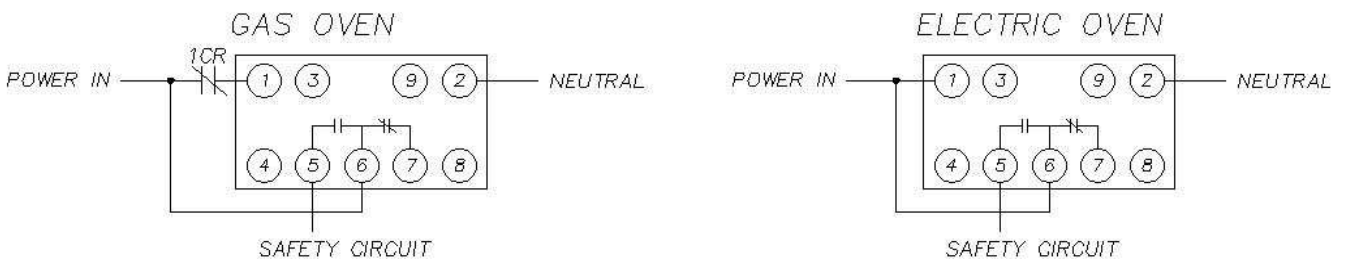

Subject: Purge timer change

Our standard purge timer part number 012425 has become obsolete, and is being replaced by part number 253100. See page 2 of the bulletin for wiring changes.

Part number 012425

Part number 253100

Timer 012425 wiring

Typical timer 253100 wiring

Note: Add jumper between terminal 1 and 6 for electric ovens.