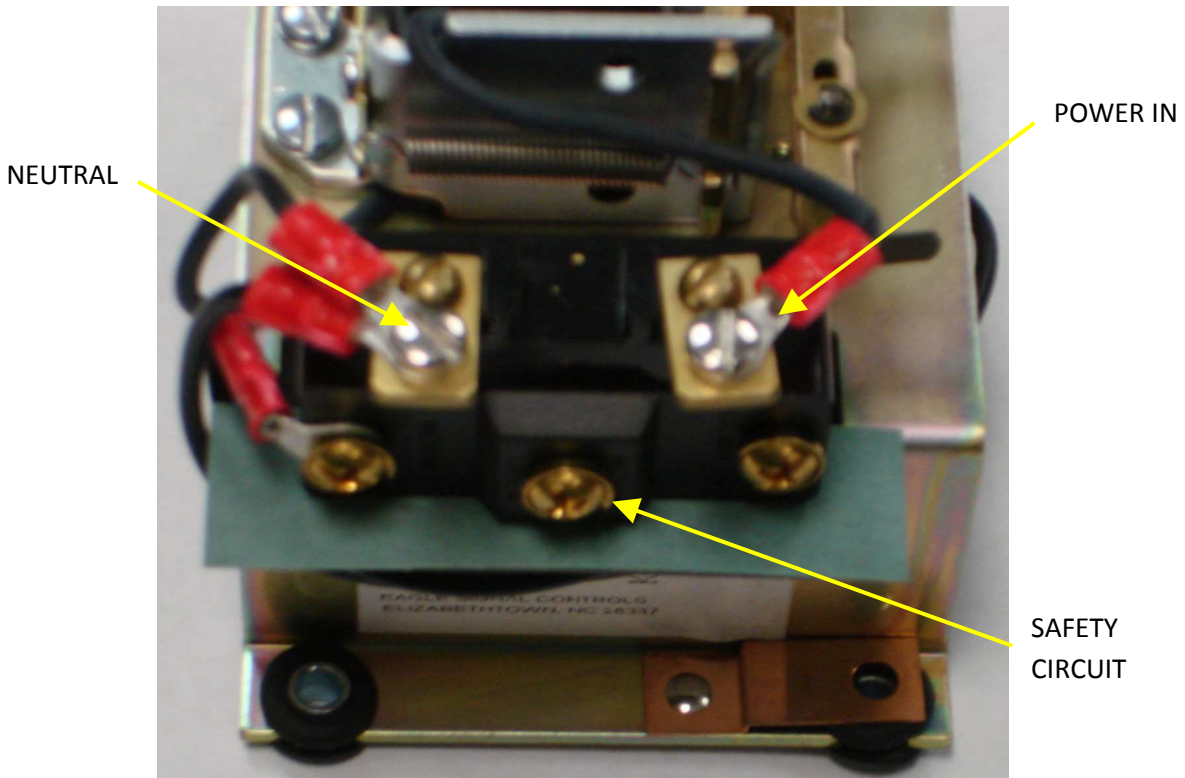

Subject: Purge timer change

Our standard purge timer part number 012425 has become obsolete, and is being replaced by part number 253100. See page 2 of the bulletin for wiring changes.

Part number 012425

Part number 253100

Timer 012425 wiring

Typical timer 253100 wiring

Note: Add jumper between terminal 1 and 6 for electric ovens.