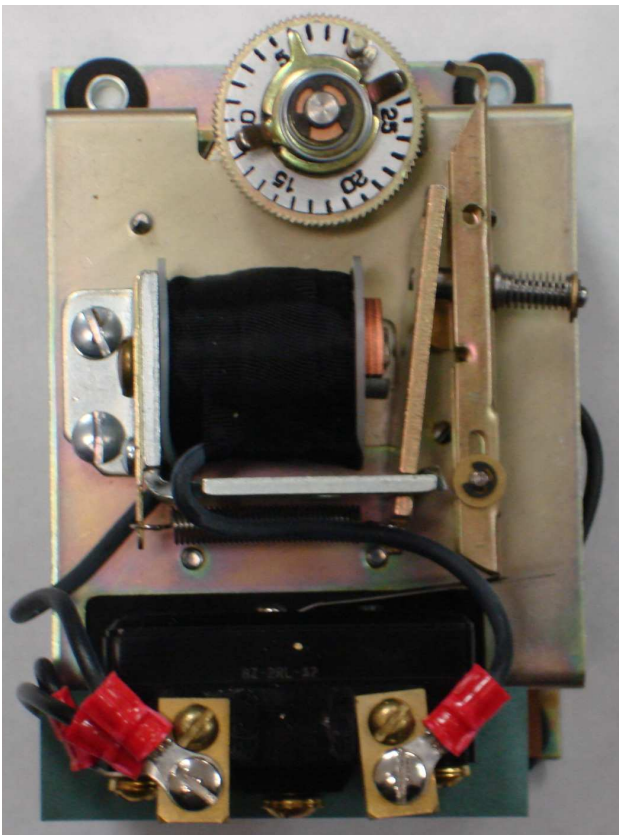

Subject: Purge timer change

Our standard purge timer part number 012425 has become obsolete, and is being replaced by part number 253100. See page 2 of the bulletin for wiring changes.

Part number 012425

Part number 253100

Timer 012425 wiring

Typical timer 253100 wiring

Note: Add jumper between terminal 1 and 6 for electric ovens.