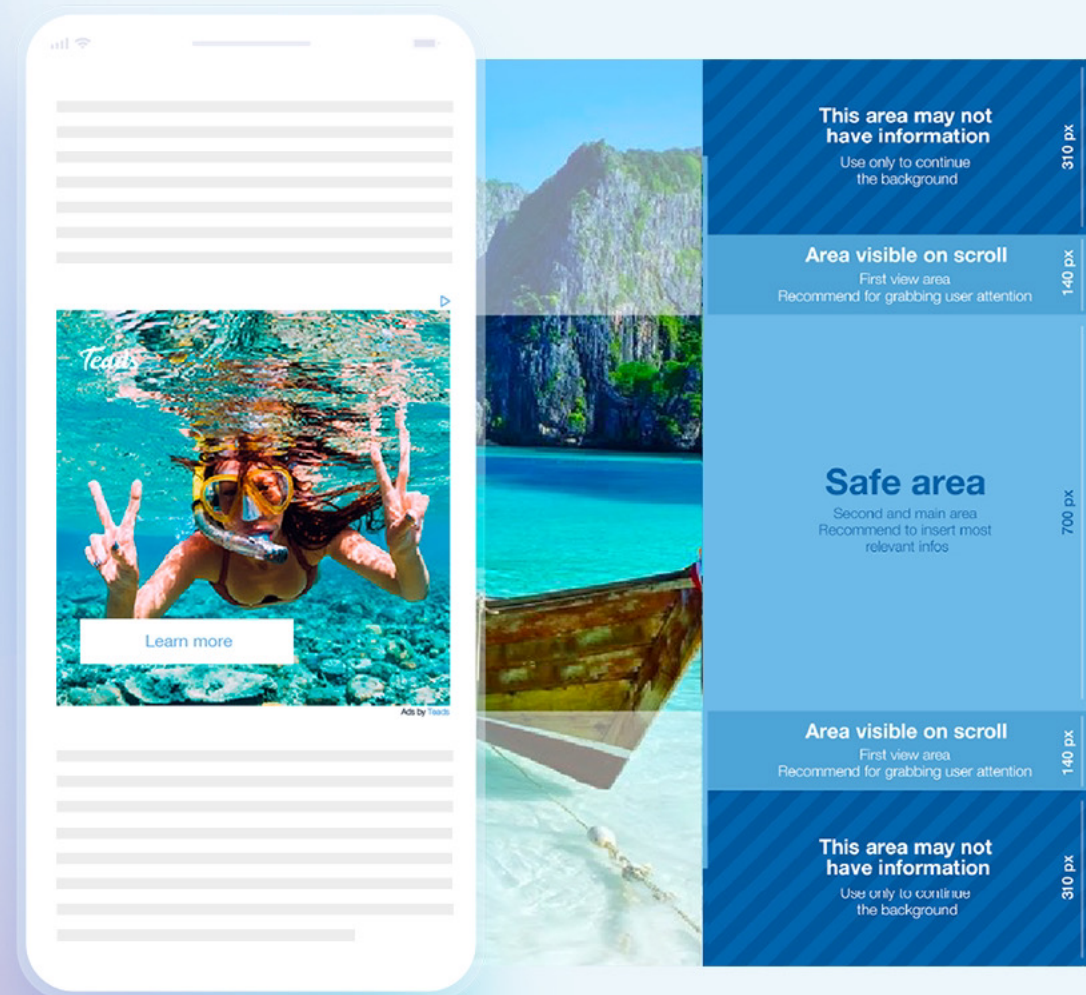

Scroller square

Skin

- ✓ File type: **.jpg & .png**
- ✓ Max file size: **200KB**
Per image

Image

- ✓ Background image size: **700x1600px**
- ✓ Viewable area size: **700x700px**
- ✓ Area viewable on scroll: **700x980px**
- ✓ Max logo size: **320x90px**
- ✓ Logo file (if transparency needed): **.png**

Format size
700x1600px

Device(s)

[See the format](#)

Teads