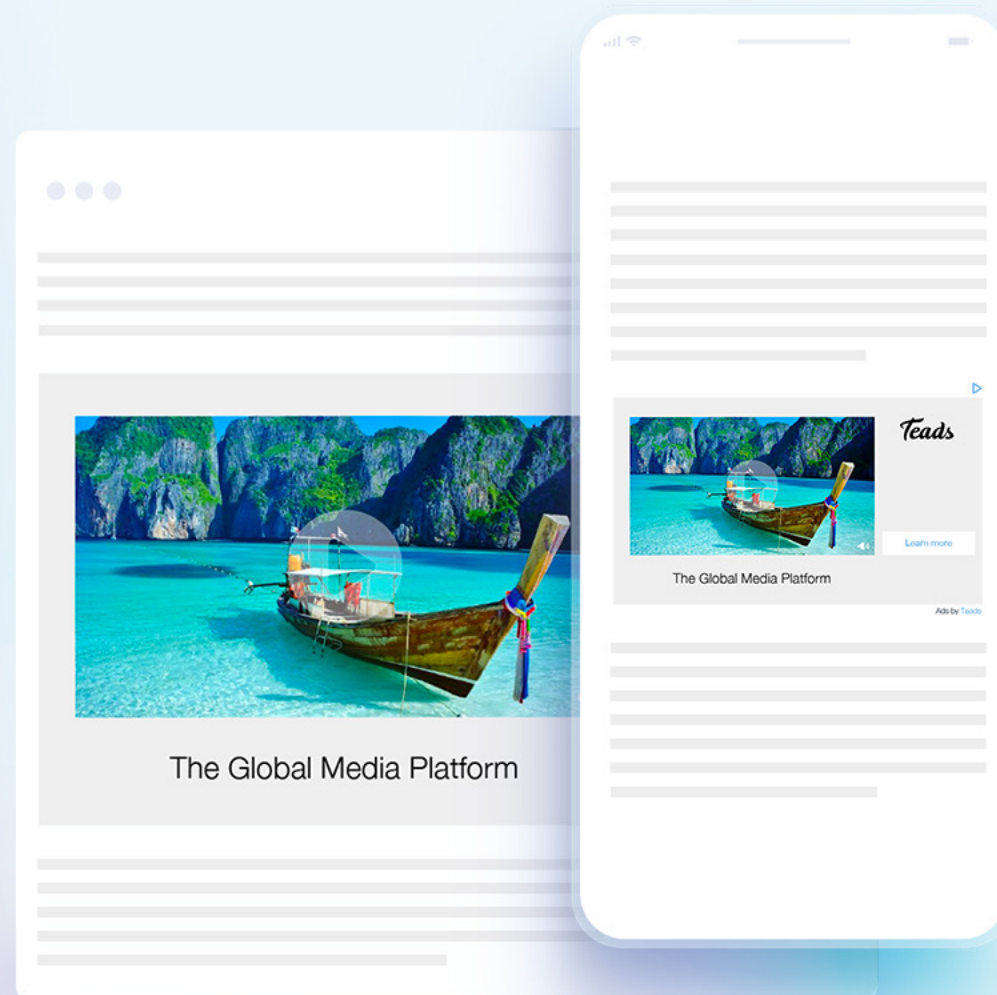

Skin landscape

Video

- ✓ File type: **.mp4**
- ✓ Max file size: **100MB**

Video

- ✓ Ratio: **16:9**
- ✓ Size: **640x360px**

Image

- ✓ Max logo size: **260x60px**
- ✓ Background image size: **960x540px**

End card image

- ✓ Size: **960x540px**

Skin

- ✓ File type: **.jpg & .png**
- ✓ Max file size: **200KB**

Video duration

- ✓ Mobile: **max 15s**
- ✓ Desktop: **max 30s**

Call to action

- ✓ Size: **260x60px**
- ✓ Font size: **24px**

Content

- ✓ Copy size: **40px**
  Max character including spaces: 30

Format size
960x540px

Device(s)

[Download psd template*](#)

*Please use the PSD template provided to build your creative. We will only accept assets loaded into the PSD template, exported and returned to Teads.

[See the format](#)

Teads