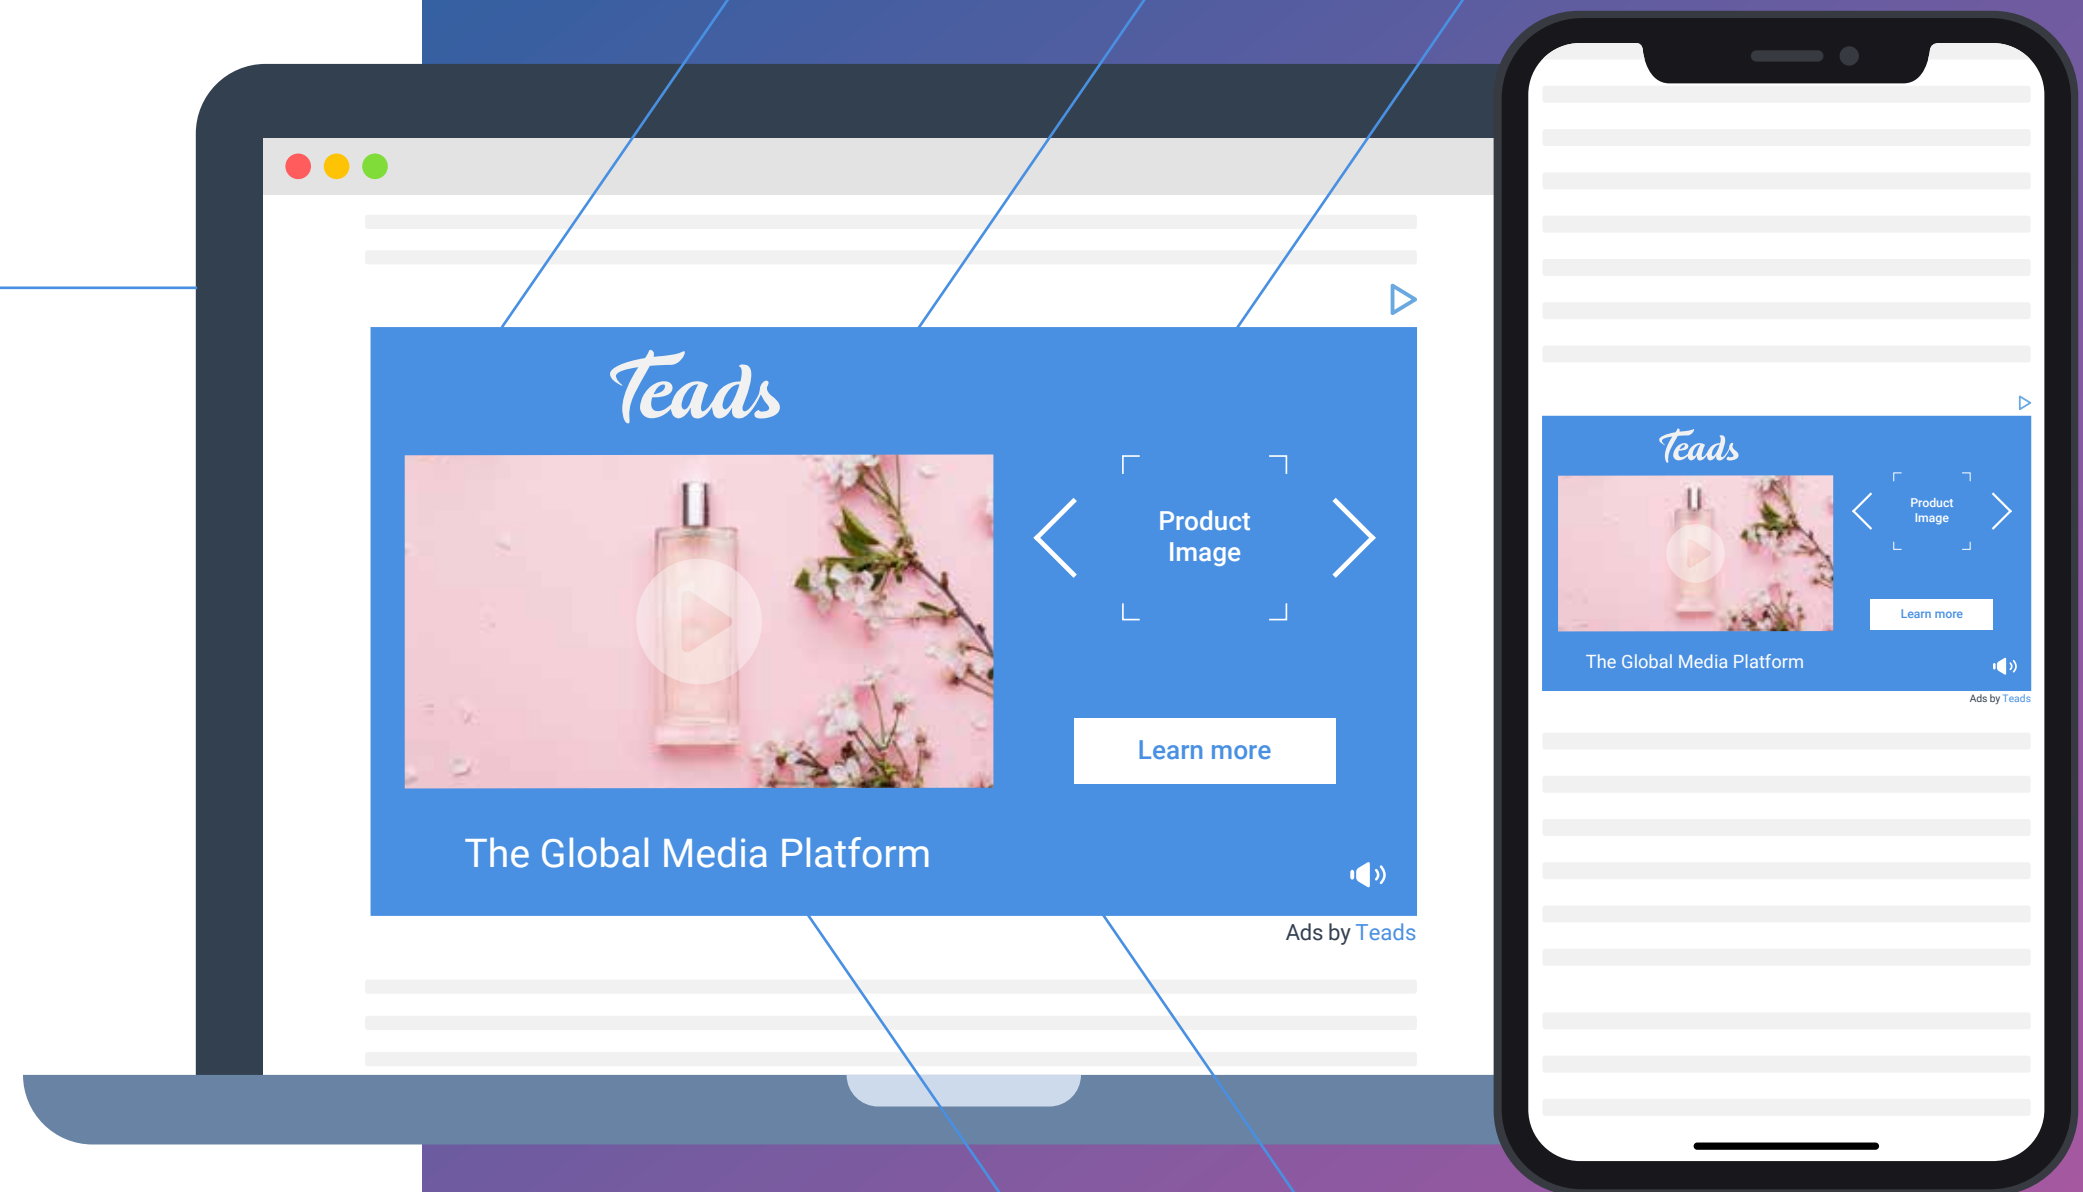

↓ DOWNLOAD PSD TEMPLATE*

*Please use the PSD template provided to build your creative.
We will only accept assets loaded into the PSD template,
exported and returned to Teads.

Video

File Type: **.mp4**

Max File Size

100MB

Skin

File Type: **.jpg & .png**

Max File Size

200KB

DETAILS

Video

Ratio: **16:9**


Image


With transparent background (.png)

Max Number of Products: **Min 3, Max 8 products**


Content

Headline Max Size: **40px**
Max. Characters Including Spaces: 30

Video duration

Mobile: **max. 15 sec**

Desktop: **max. 30 sec**

CTA (Call-To-Action)


Font Size: **28px**

End Card Image

Covering all ad, including the carousel

Format Size


Teads ^{STUDIO}
FORMATS *Video*

SHOPPABLE
LANDSCAPE V2

PREVIEW
LINK

BACKGROUND IMAGE

LOGO

PRODUCTS

CONTENT

CTA

Teads