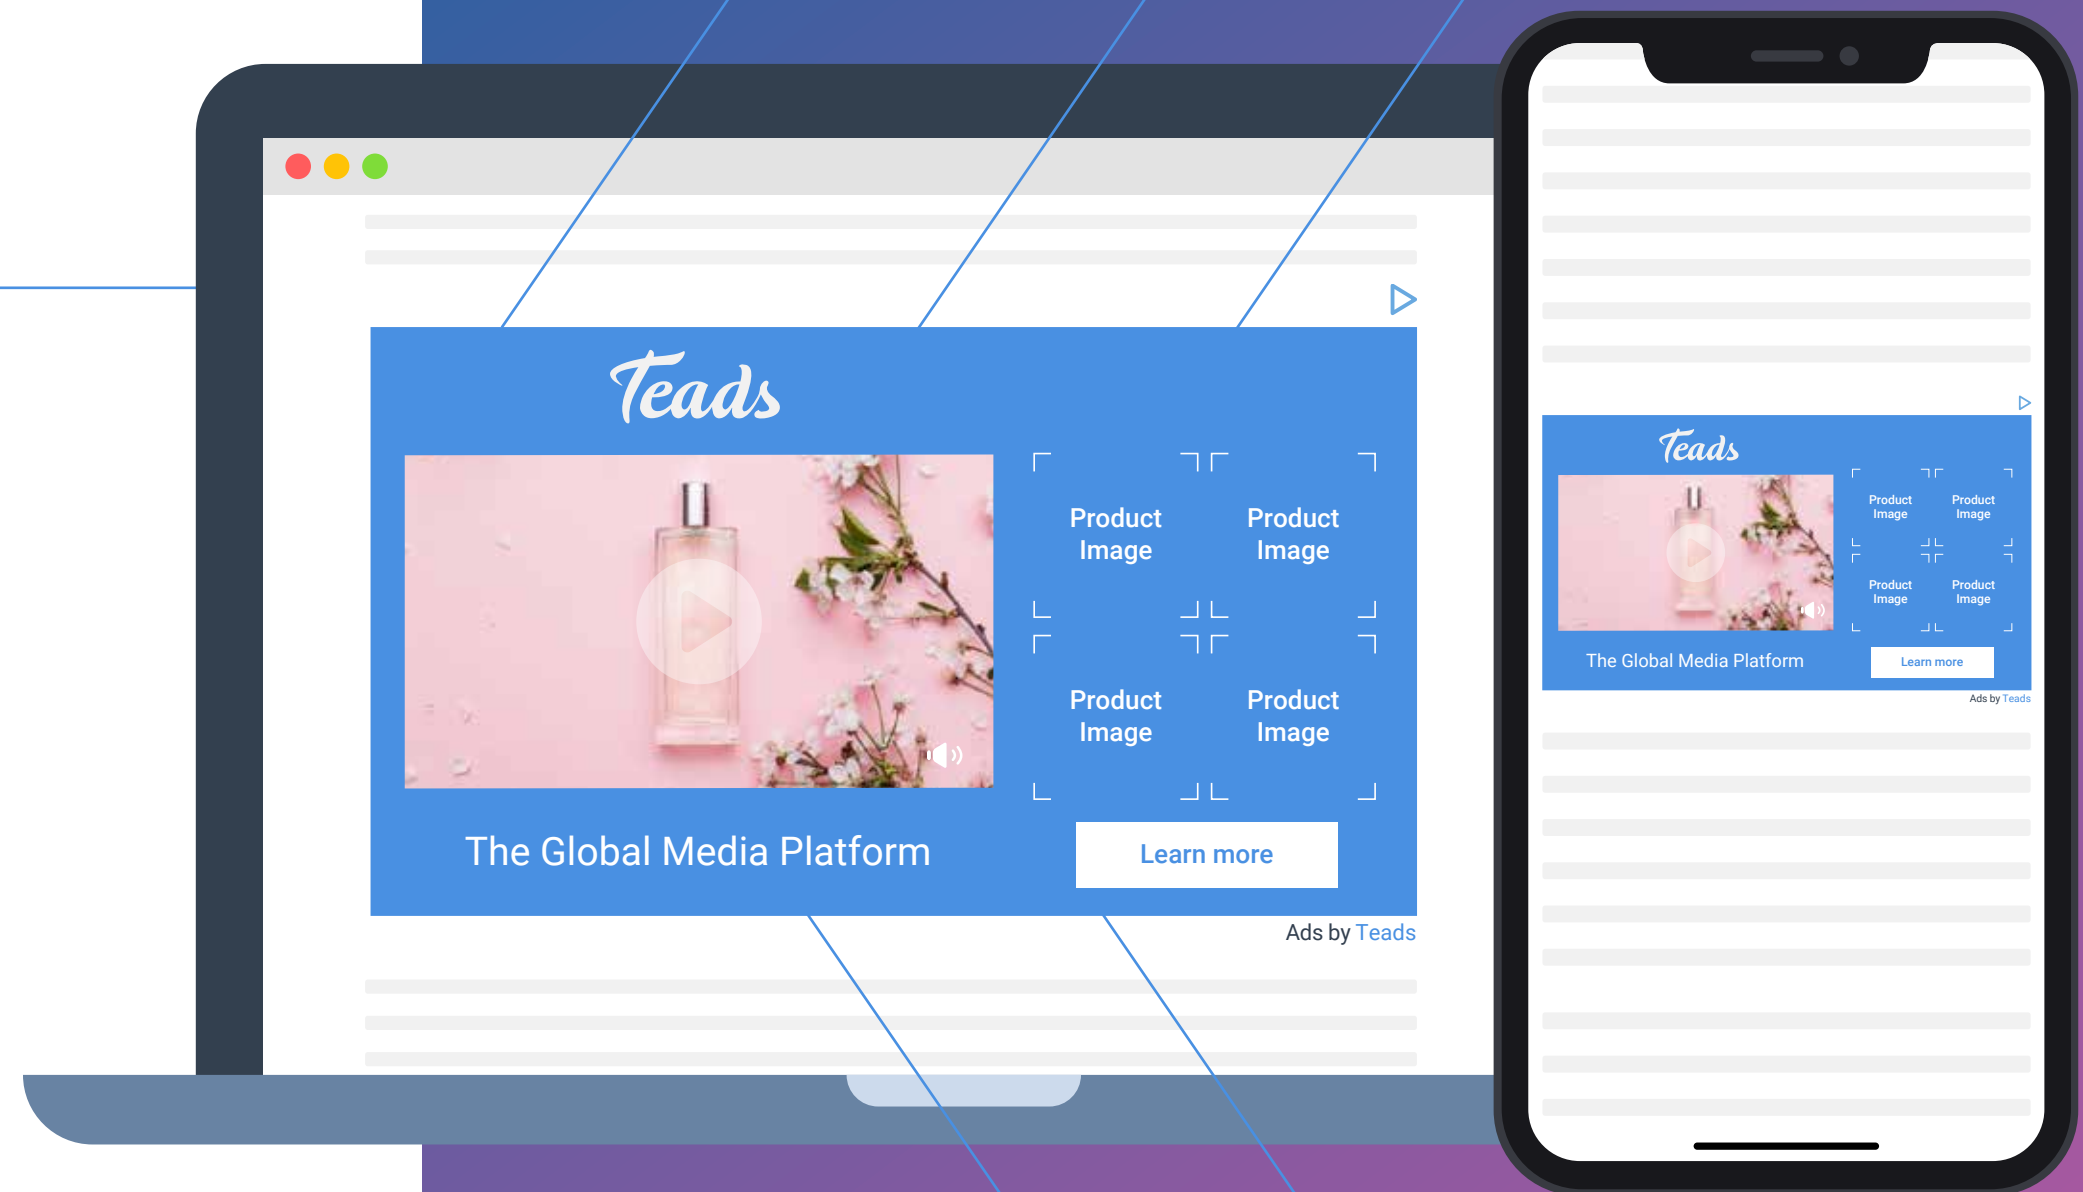

↓ DOWNLOAD PSD TEMPLATE*

*Please use the PSD template provided to build your creative.
We will only accept assets loaded into the PSD template,
exported and returned to Teads.

Video

File Type: **.mp4**

Max File Size

100MB

Skin

File Type: **.jpg & .png**

Max File Size

200KB

DETAILS

Video

Ratio: **16:9**


Image


With transparent background (.png)

Max Number of Products: **4**


Content

Headline Max Size: **40px**
Max. Characters Including Spaces: 30

Video duration

Mobile: **max. 15 sec**

Desktop: **max. 30 sec**

CTA (Call-To-Action)


Font Size: **28px**

End Card Image

Covering all ad, including the carousel

Teads STUDIO
FORMATS *Video*

Format Size


SHOPPABLE
LANDSCAPE V1

PREVIEW
LINK

BACKGROUND IMAGE

LOGO

PRODUCTS

CONTENT

CTA

Teads