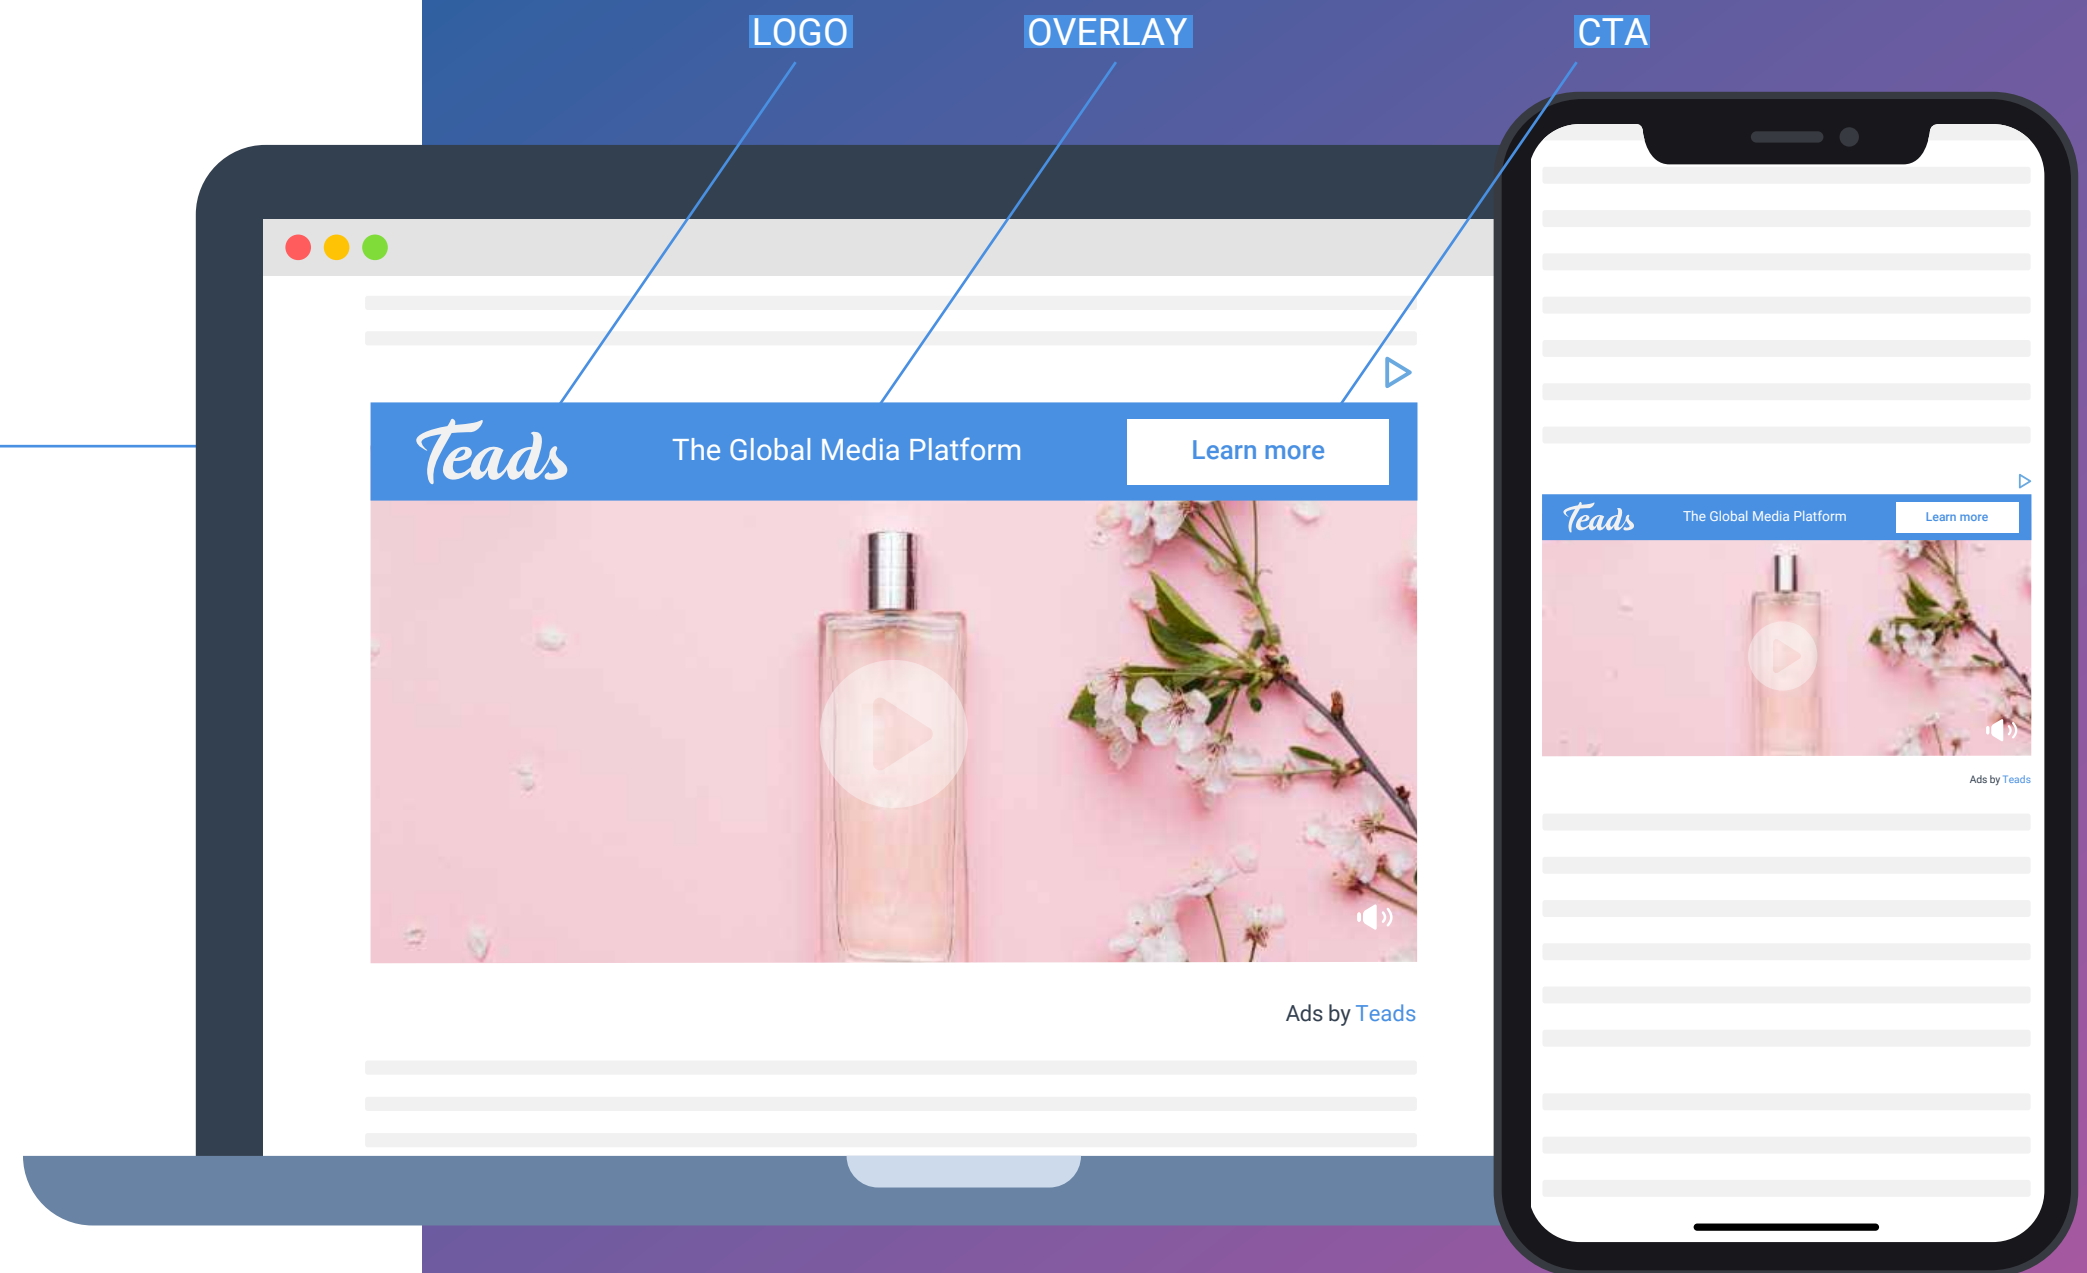

## Content

Copy Size: 32px

Teads<sup>STUDIO</sup>  
FORMATS *Video*

VIDEO  
OVERLAY V1

PREVIEW  
LINK

Format Size


Teads