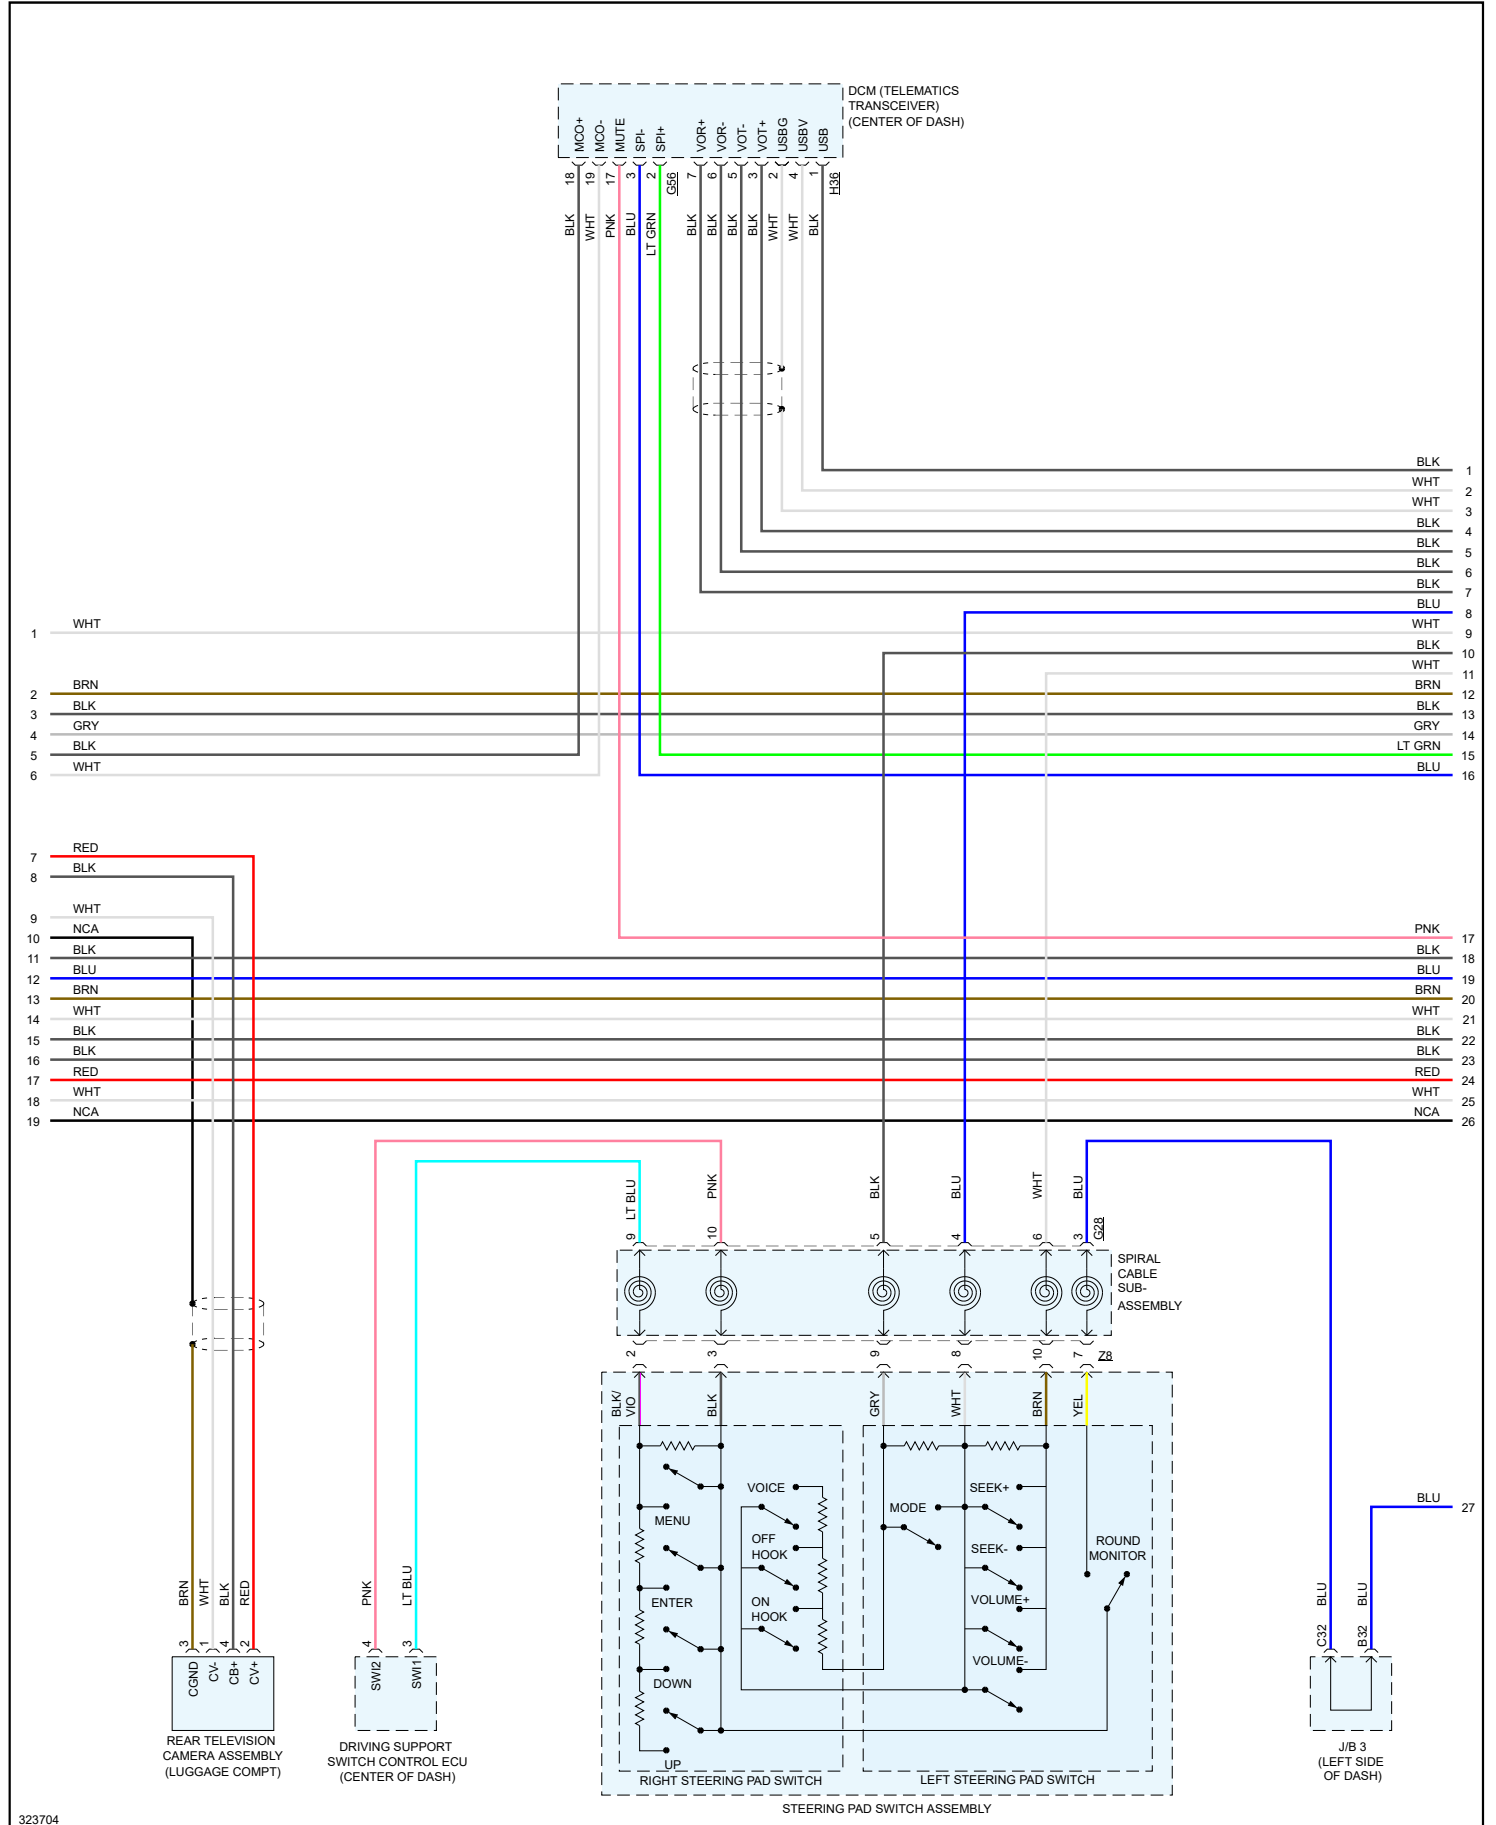

2011 Lexus Truck GX 460 V8-4.6L (1UR-FE)

Vehicle > Accessories and Optional Equipment > Radio, Stereo, and Compact Disc > Diagrams > Electrical - Interactive Sound Systems - 9 Speaker W/ Navigation - Page 2 of 4