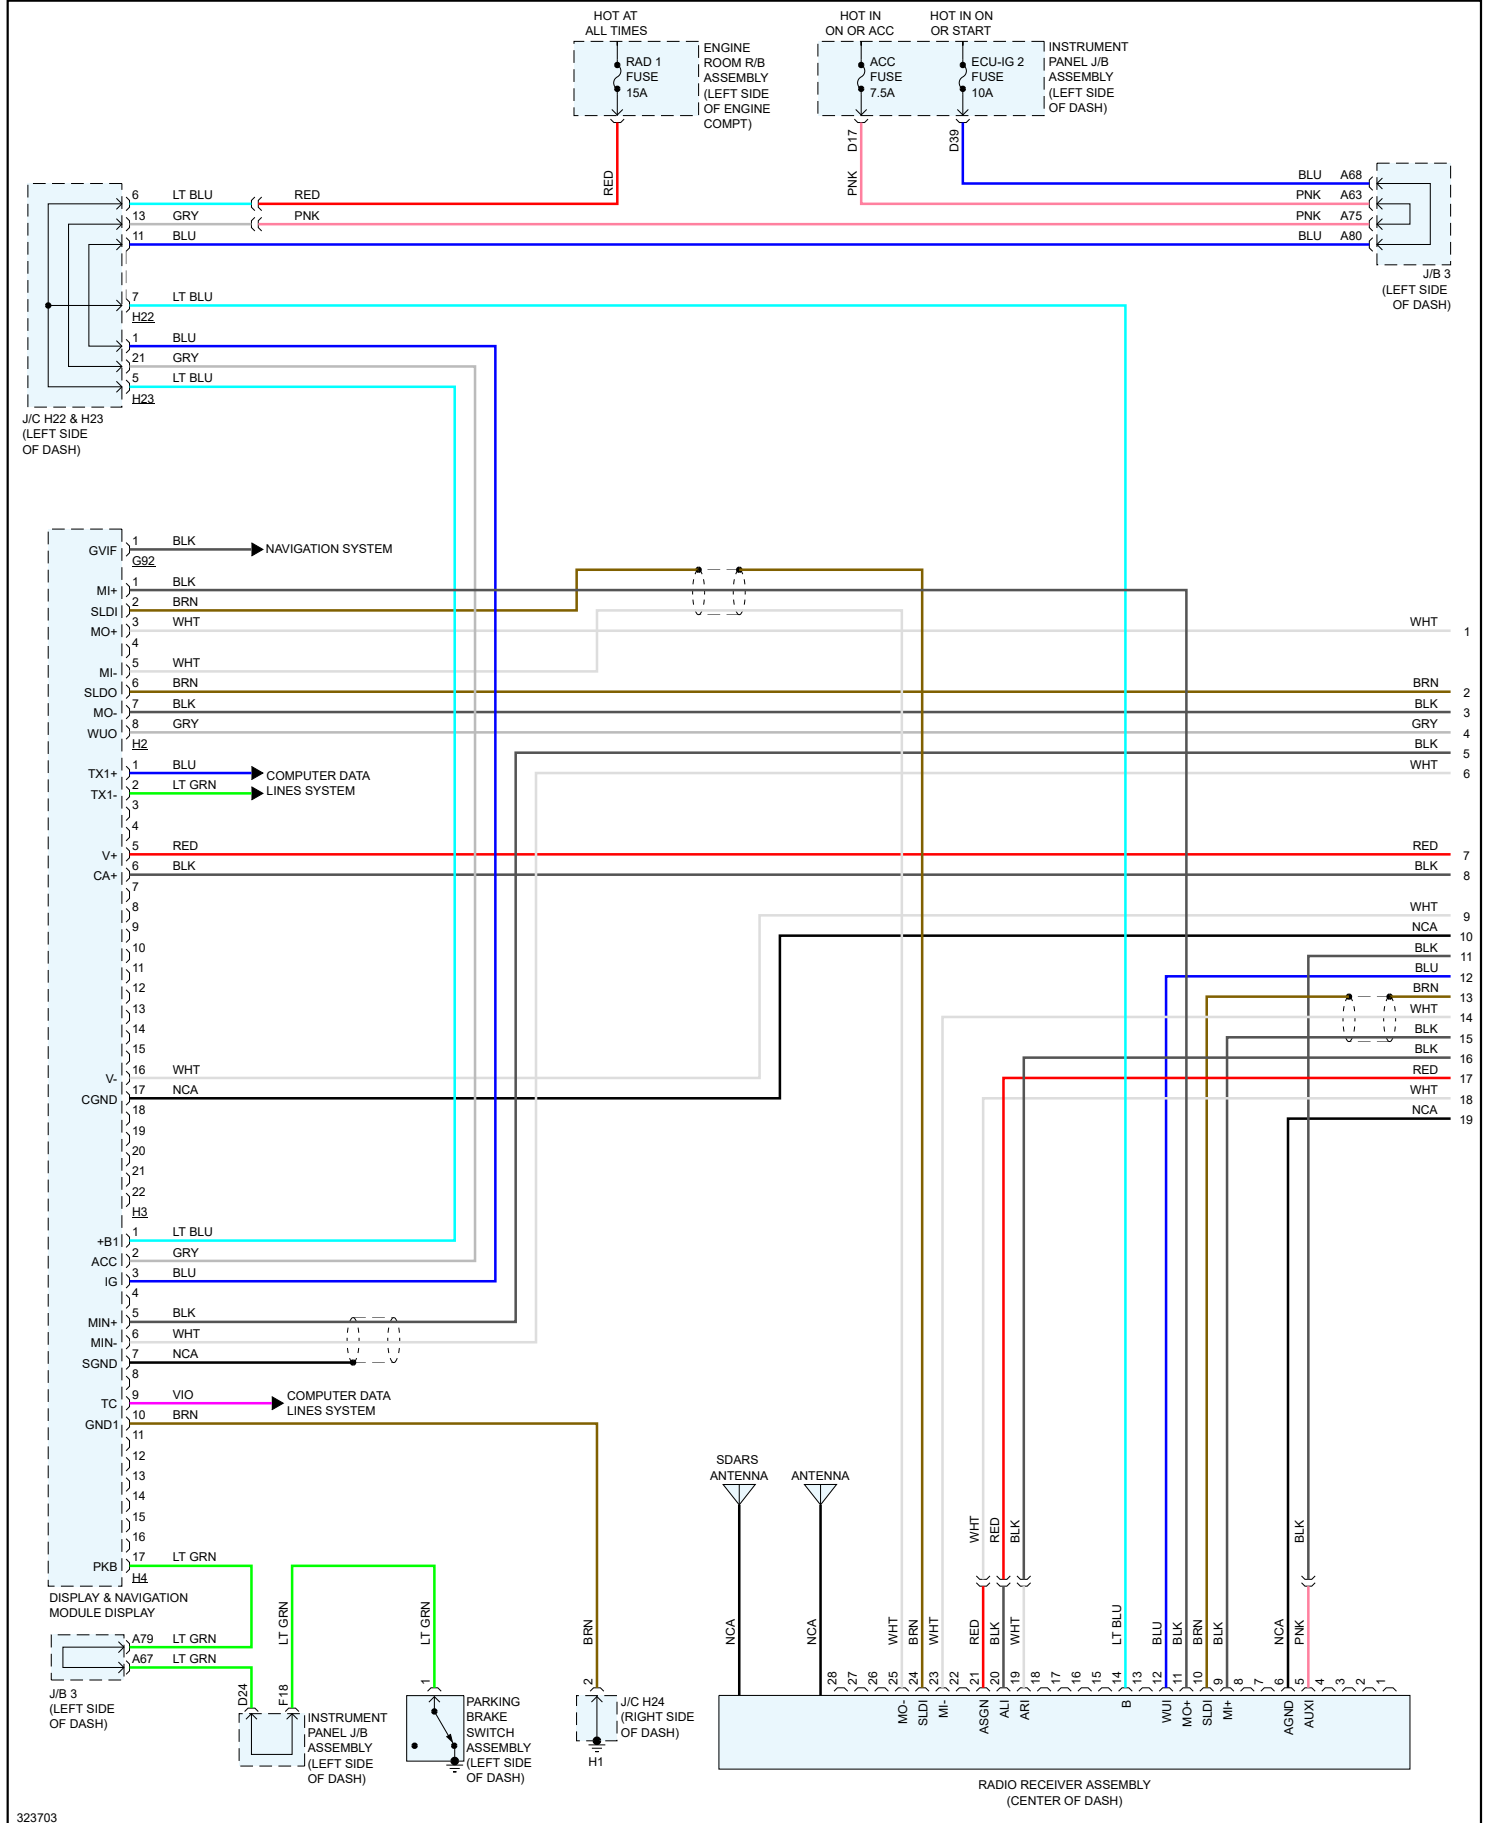

2011 Lexus Truck GX 460 V8-4.6L (1UR-FE)

Vehicle > Accessories and Optional Equipment > Radio, Stereo, and Compact Disc > Diagrams > Electrical - Interactive Sound Systems - 9 Speaker W/ Navigation - Page 1 of 4

323703

2011 Lexus Truck GX 460 V8-4.6L (1UR-FE)

Vehicle > Accessories and Optional Equipment > Radio, Stereo, and Compact Disc > Diagrams > Electrical - Interactive Sound Systems - 9 Speaker W/ Navigation - Page 2 of 4

2011 Lexus Truck GX 460 V8-4.6L (1UR-FE)

Vehicle > Accessories and Optional Equipment > Radio, Stereo, and Compact Disc > Diagrams > Electrical - Interactive Sound Systems - 9 Speaker W/ Navigation - Page 3 of 4

2011 Lexus Truck GX 460 V8-4.6L (1UR-FE)

Vehicle > Accessories and Optional Equipment > Radio, Stereo, and Compact Disc > Diagrams > Electrical - Interactive  
Sound Systems - 9 Speaker W/ Navigation - Page 4 of 4