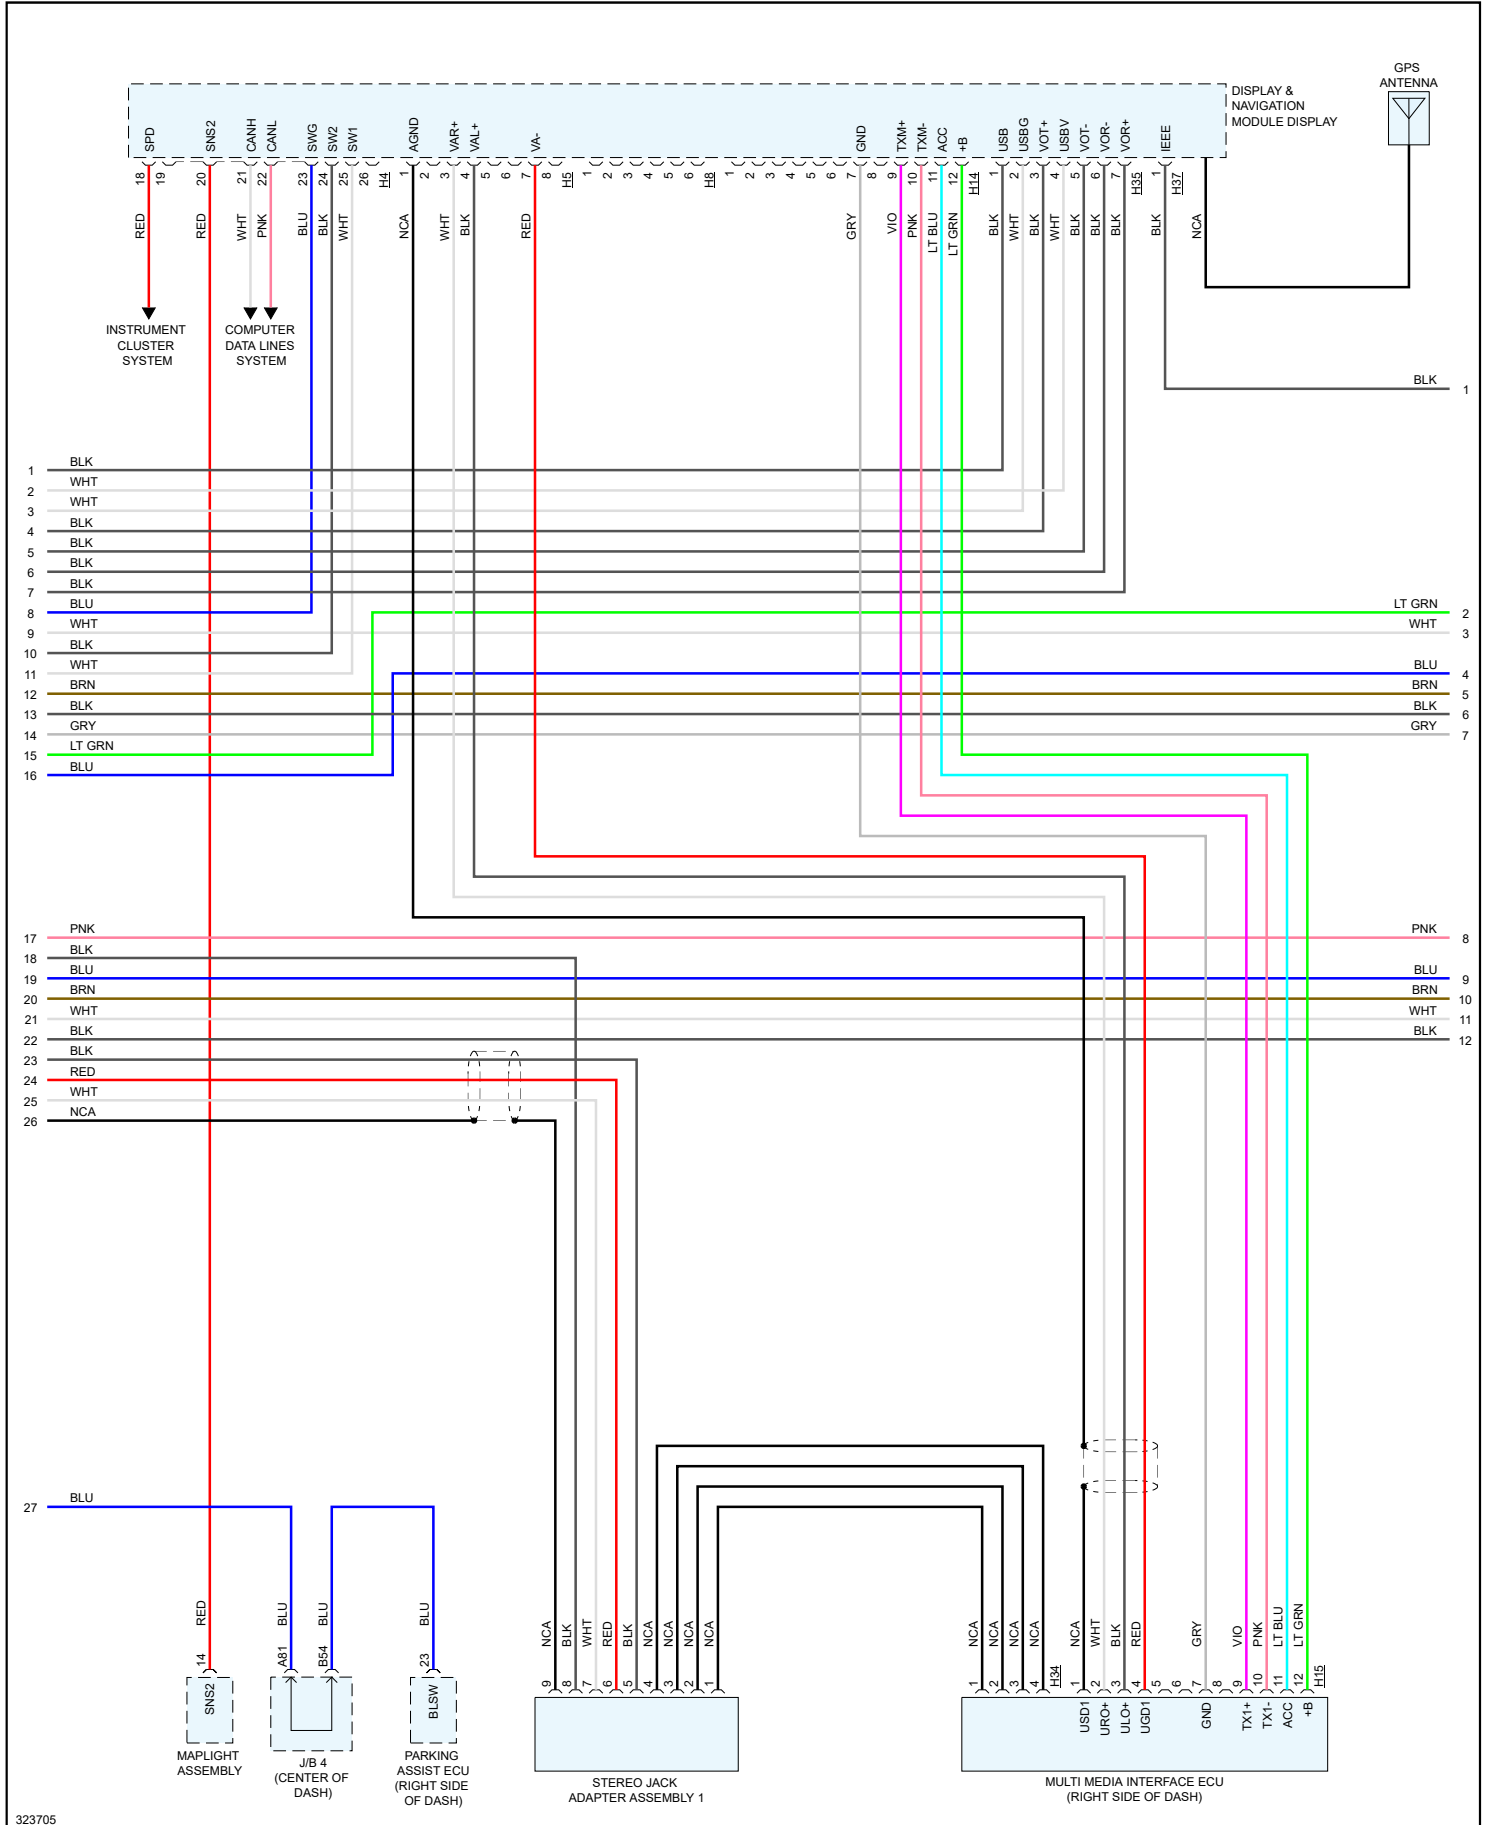

2011 Lexus Truck GX 460 V8-4.6L (1UR-FE)

Vehicle > Accessories and Optional Equipment > Radio, Stereo, and Compact Disc > Diagrams > Electrical - Interactive Sound Systems - 9 Speaker W/ Navigation - Page 3 of 4