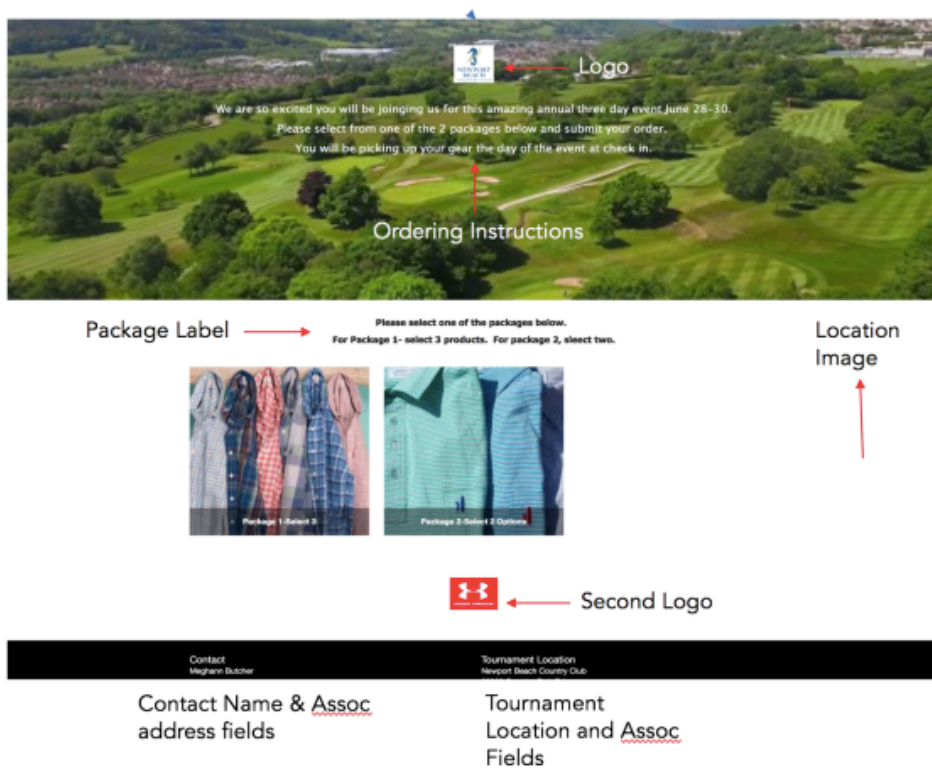

Microsite Image Association

Event Assets

Logo

Image should be at most a 2:1 ratio

Drop file or
click here to
upload

Second Logo

Image should be at most a 2:1 ratio

Drop file or
click here to
upload

Event Name Image

Image should be at most a 2:1 ratio

Drop file or
click here to
upload

Location Image

Image should be 1920px by 600px

Drop file or
click here to
upload

Order Submitted Image

Image should be at least 500px wide

Drop file or
click here to
upload