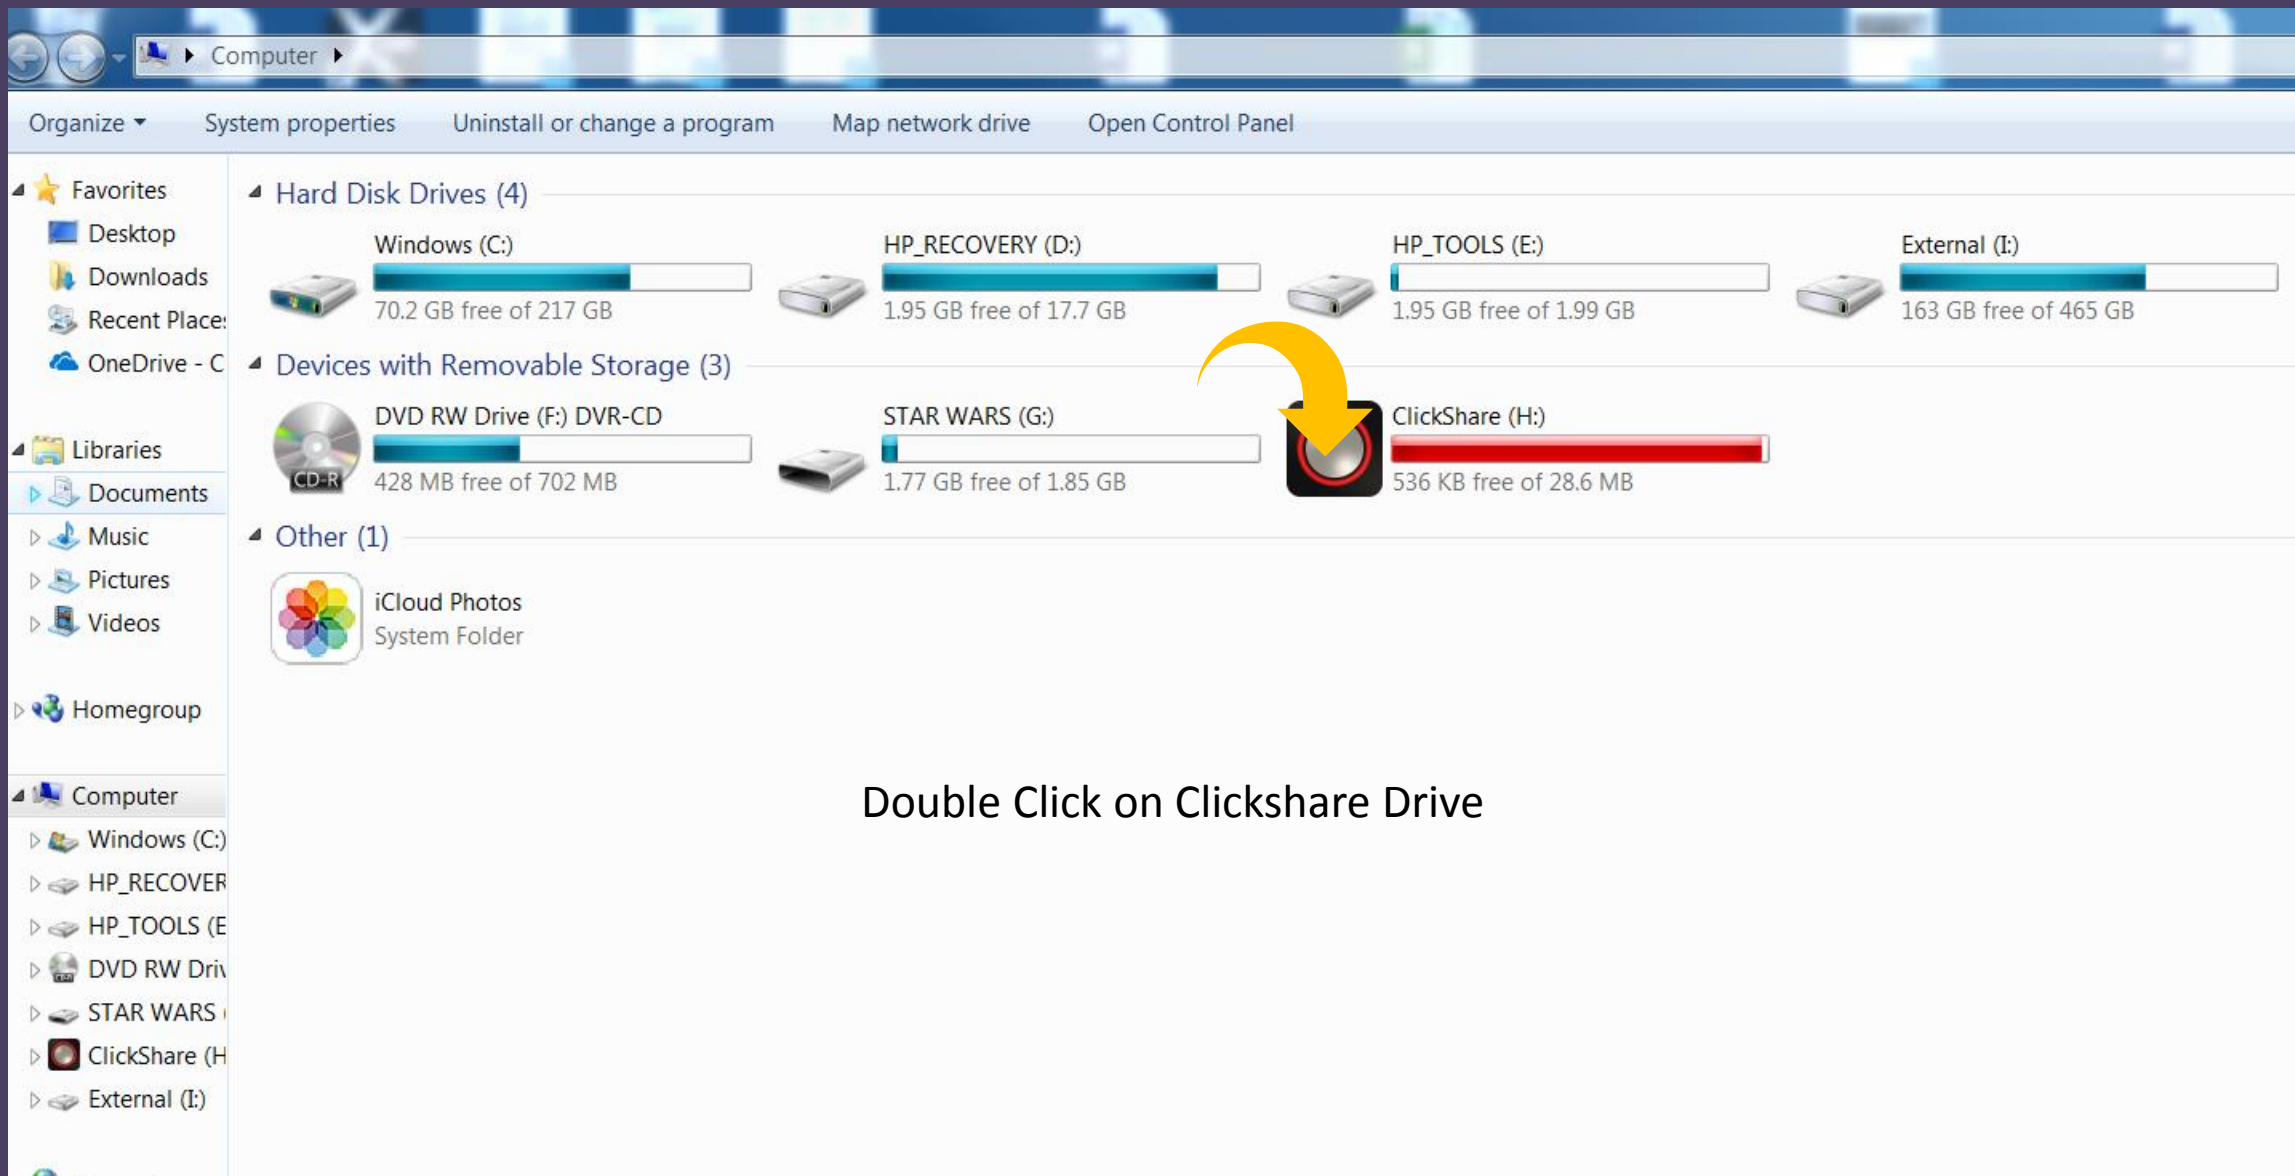

tem Information

ing Started

Viewer

rograms

rograms and files

Shut down

Double Click on Clickshare Drive

| Name | Date modified | Type | Size |
|------------------------------|-------------------|-------------------|----------|
| ClickShare_for_MacOSX.app | 12/8/2017 5:18 PM | File folder | |
| .version | 12/8/2017 5:18 PM | VERSION File | 1 KB |
| autorun.inf | 12/8/2017 5:18 PM | Setup Information | 1 KB |
| Download ClickShare Launcher | 12/8/2017 5:18 PM | Internet Shortcut | 1 KB |
| .VolumeIcon.icns | 12/8/2017 5:18 PM | ICNS File | 250 KB |
| _VolumeIcon.icns | 12/8/2017 5:18 PM | ICNS File | 4 KB |
| ClickShare_for_Windows.exe | 12/8/2017 5:18 PM | Application | 9,727 KB |
| ._. | 12/8/2017 5:18 PM | ._ File | 4 KB |