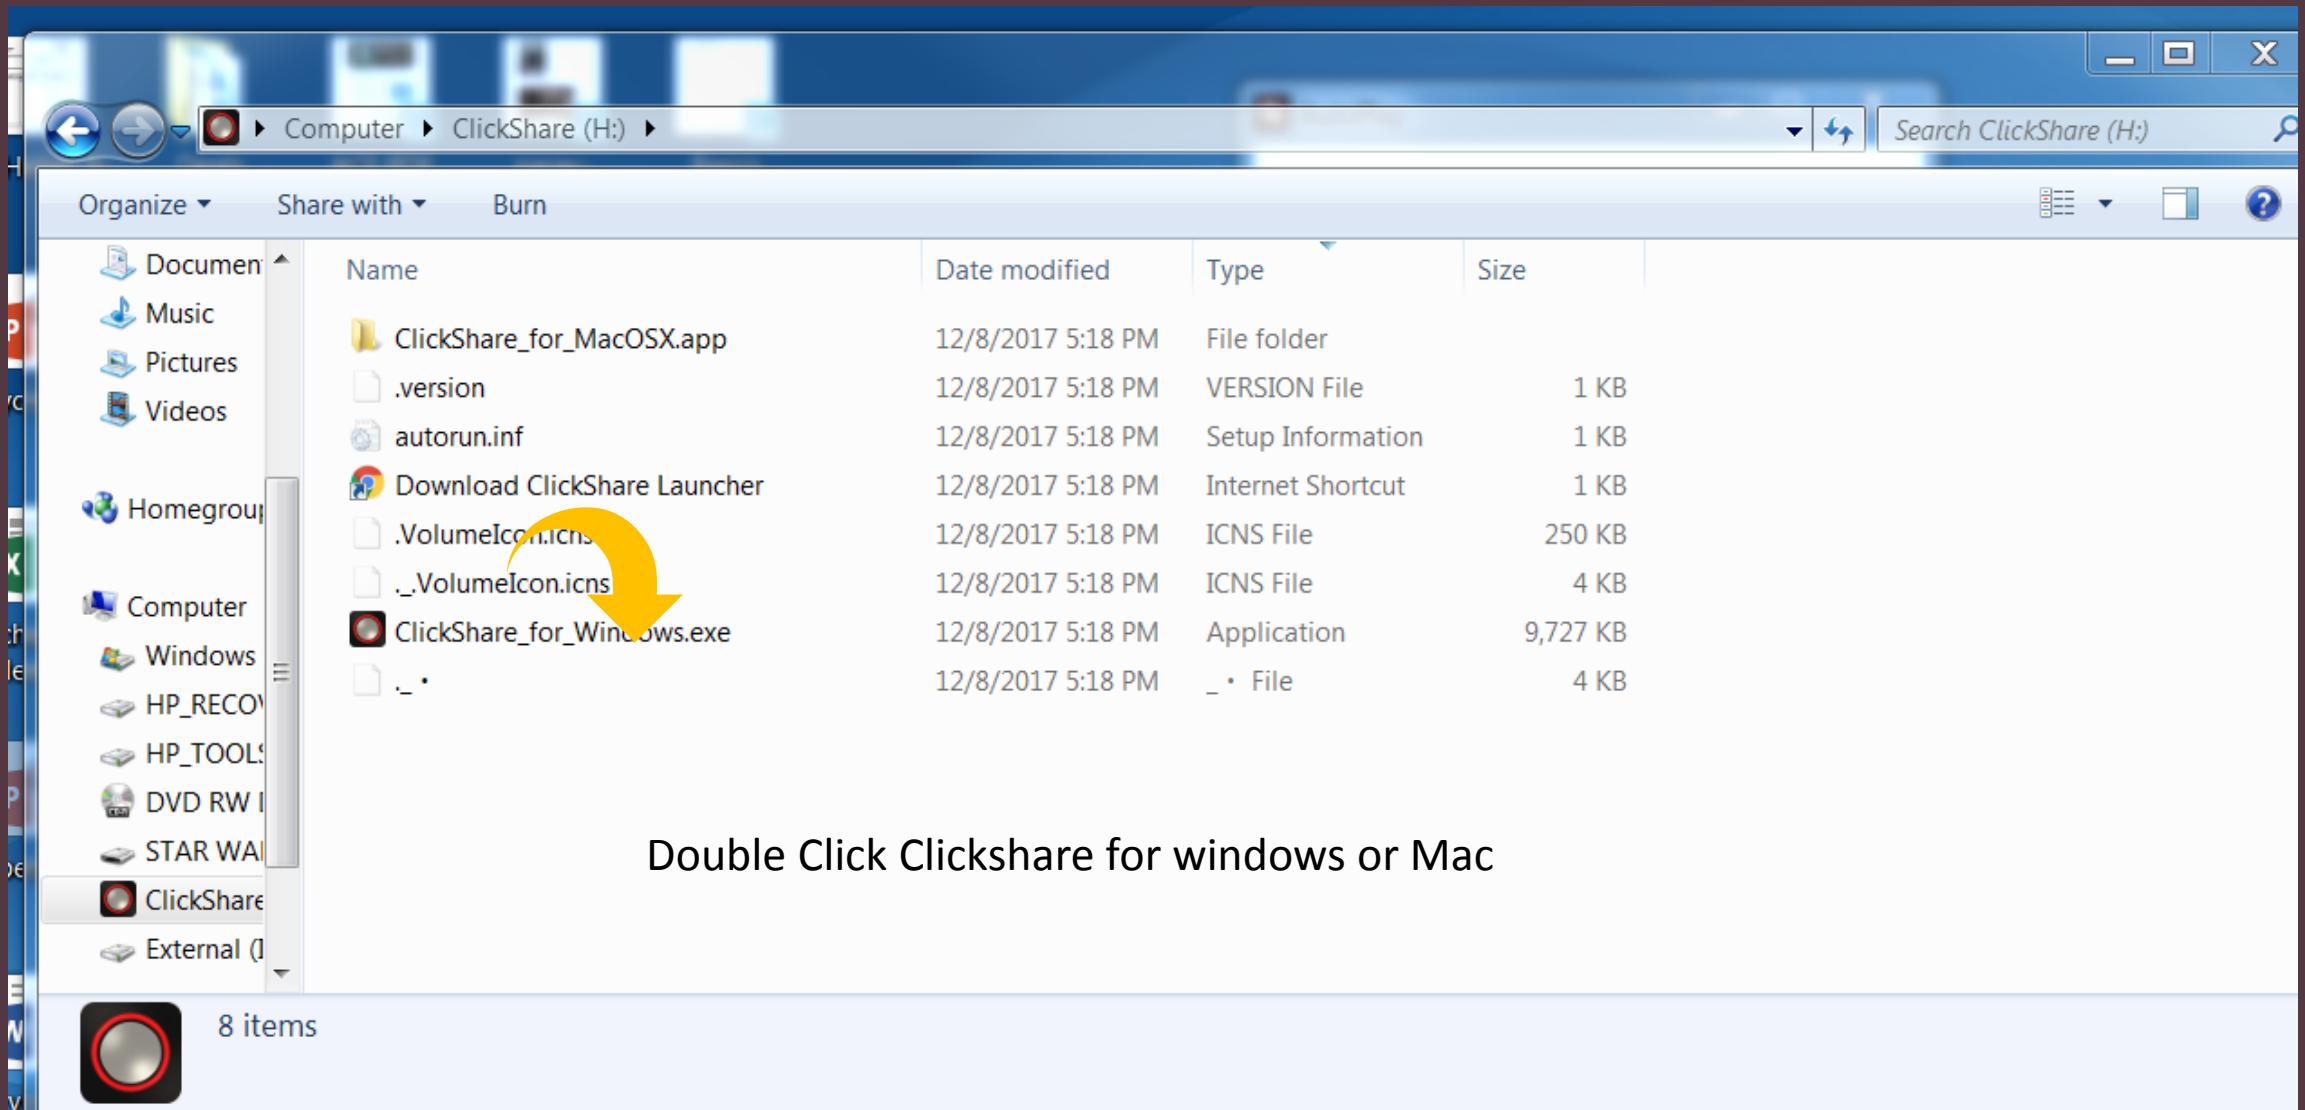

tem Information

ing Started

Viewer

rograms

rograms and files

Shut down

Double Click on Clickshare Drive

| Name | Date modified | Type | Size |
|------------------------------|-------------------|-------------------|----------|
| ClickShare_for_MacOSX.app | 12/8/2017 5:18 PM | File folder | |
| .version | 12/8/2017 5:18 PM | VERSION File | 1 KB |
| autorun.inf | 12/8/2017 5:18 PM | Setup Information | 1 KB |
| Download ClickShare Launcher | 12/8/2017 5:18 PM | Internet Shortcut | 1 KB |
| .VolumeIcon.icns | 12/8/2017 5:18 PM | ICNS File | 250 KB |
| _VolumeIcon.icns | 12/8/2017 5:18 PM | ICNS File | 4 KB |
| ClickShare_for_Windows.exe | 12/8/2017 5:18 PM | Application | 9,727 KB |
| ._. | 12/8/2017 5:18 PM | ._ File | 4 KB |