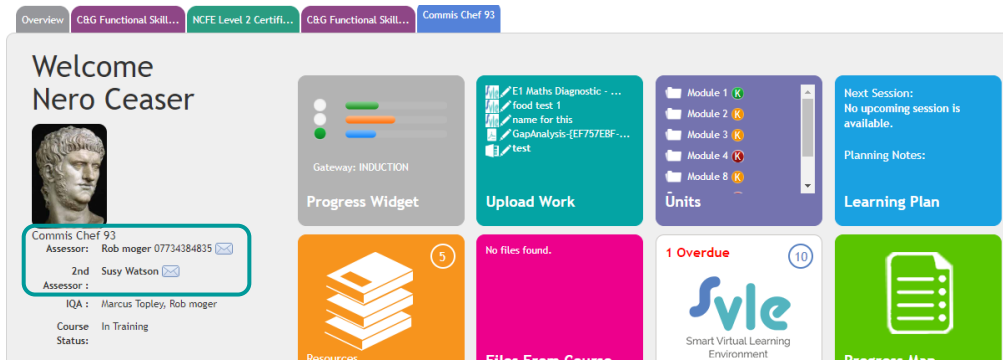

3. Click on the Envelope icon which will open the email box.

4. Complete the email message, then press submit.

Email

Subject

Message