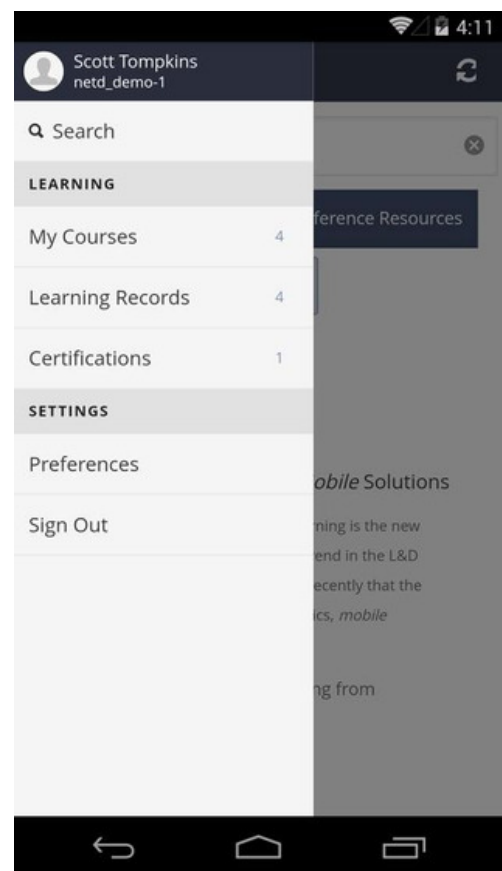

## SET UP

1. Download 'Talent Slate 2' from your app store
2. Enter the URL: [lingos.netdimensions.com](http://lingos.netdimensions.com) and click 'Validate'
3. Enter your username and password and click 'Login'
4. Click 'Authorize' on the next screen
4. Create a 4 digit pin - this will allow you to login quicker.

## COURSES

Current courses can be accessed using the left side menu. You will also find a search button here.