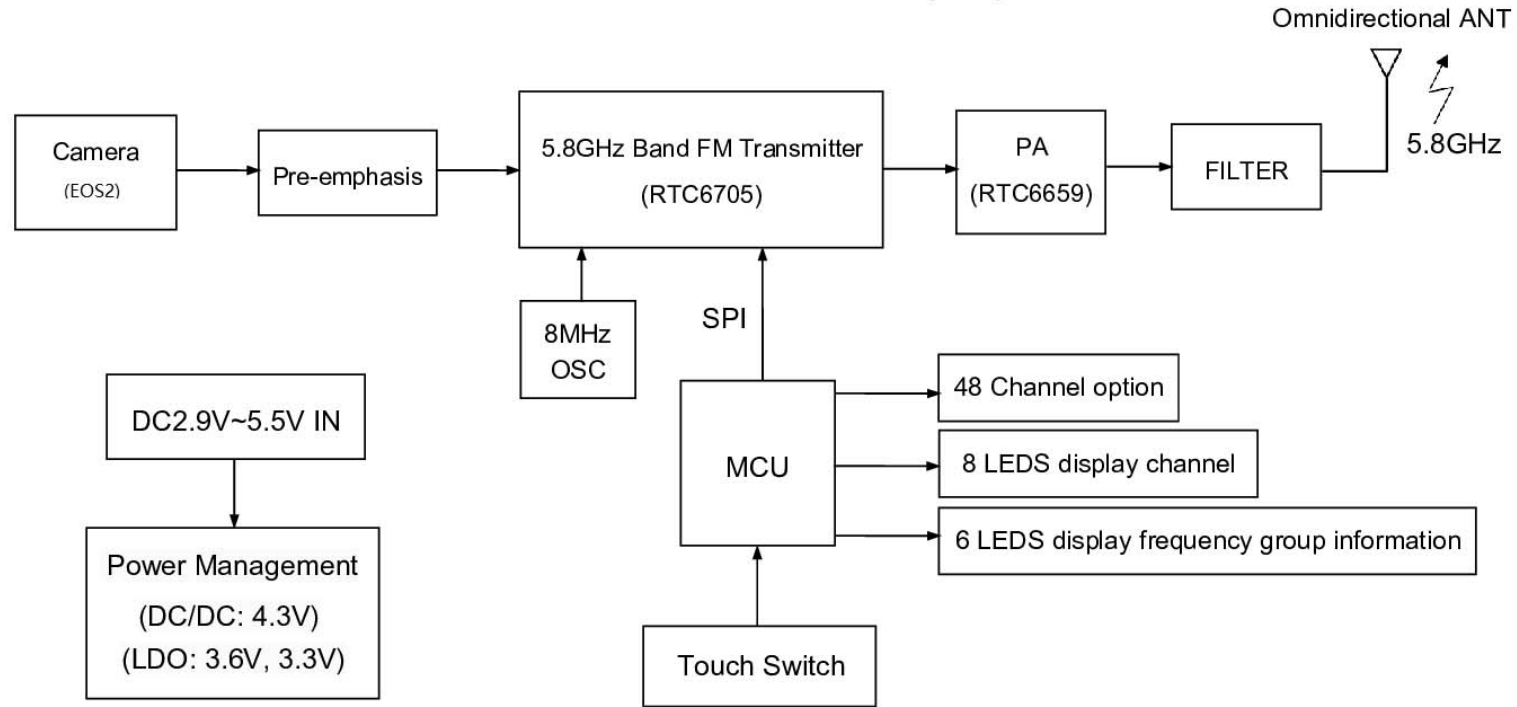

Model: BETAFPV 85X

### 5.8GHz Wireless Camera ( TX )

Block Diagram