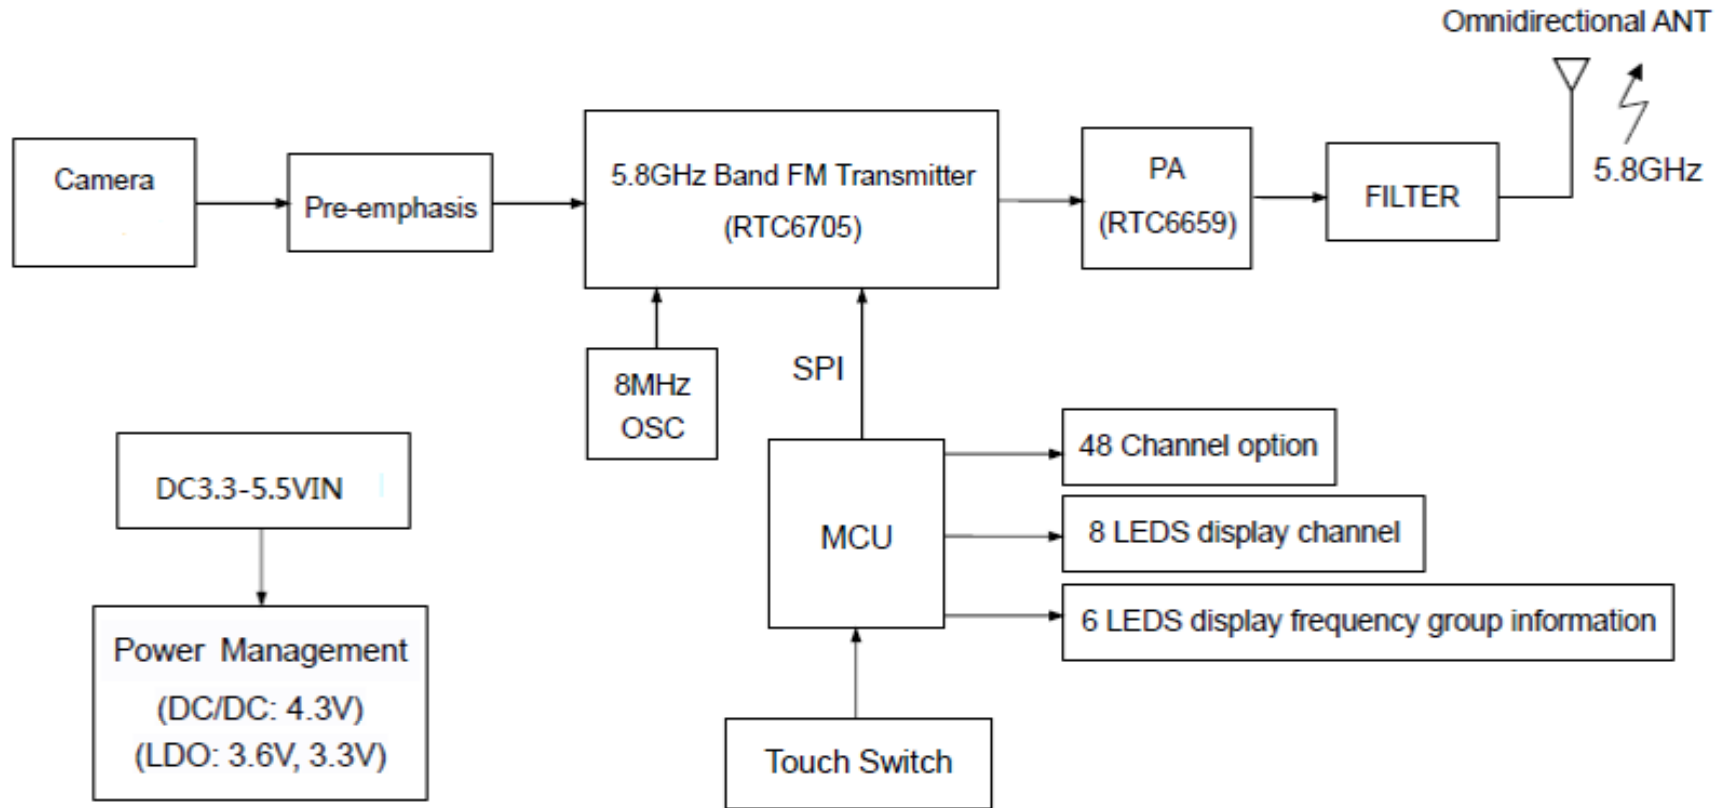

Model: BETA FPV 1200TVL

5.8GHz Wireless Camera (TX)

Block Diagram