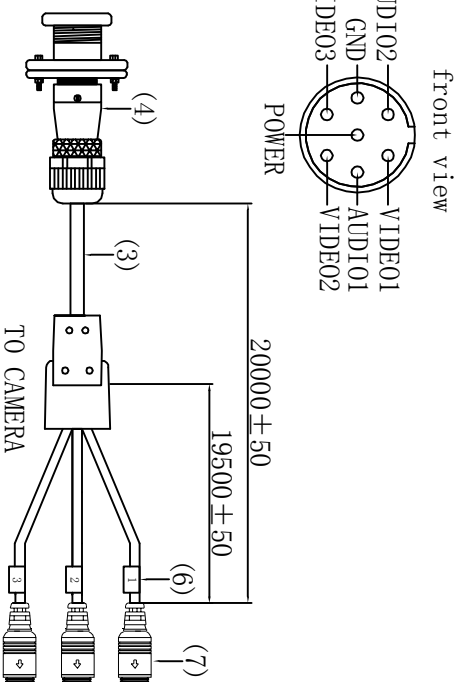

4P aviator socket/female

4P aviator plug/male

- 1: 7wire-cable pu OD=8.0mm conductor: 4C*24AWG+3C(24awg+30/0.10) stretch for 3m
- 2: 7P metascrew-look plug
- 3: 7wire-cable pu OD=8.0mm conductor: 4C*24AWG+3C(24awg+30/0.10)
- 4: 7P metal screw-look socket
- 5: 4P aviator socket female
- 6: 4wire-cable PVC OD: 5.0mm conductor: 3C*26AWG+1c(26awg+30/0.10)
- 7: 4p aviator plug male

Product code	SVC-SUZ-4PCC	Plotting	LINE	Unit	mm
		Affirm		Scale	
		Approval		Page	1/1
		edition	S1	Date	20/12/2018