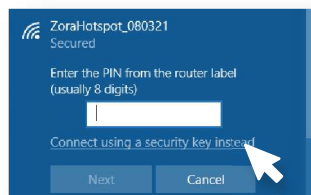

## STEP 5

OPEN GOOGLE CHROME AND TYPE IN 192.168.60.1 IN THE ADDRESS BAR.

NOTE: ONLY GOOGLE CHROME IS CURRENTLY SUPPORTED.

## STEP 3

CONNECT USING A SECURITY KEY INSTEAD