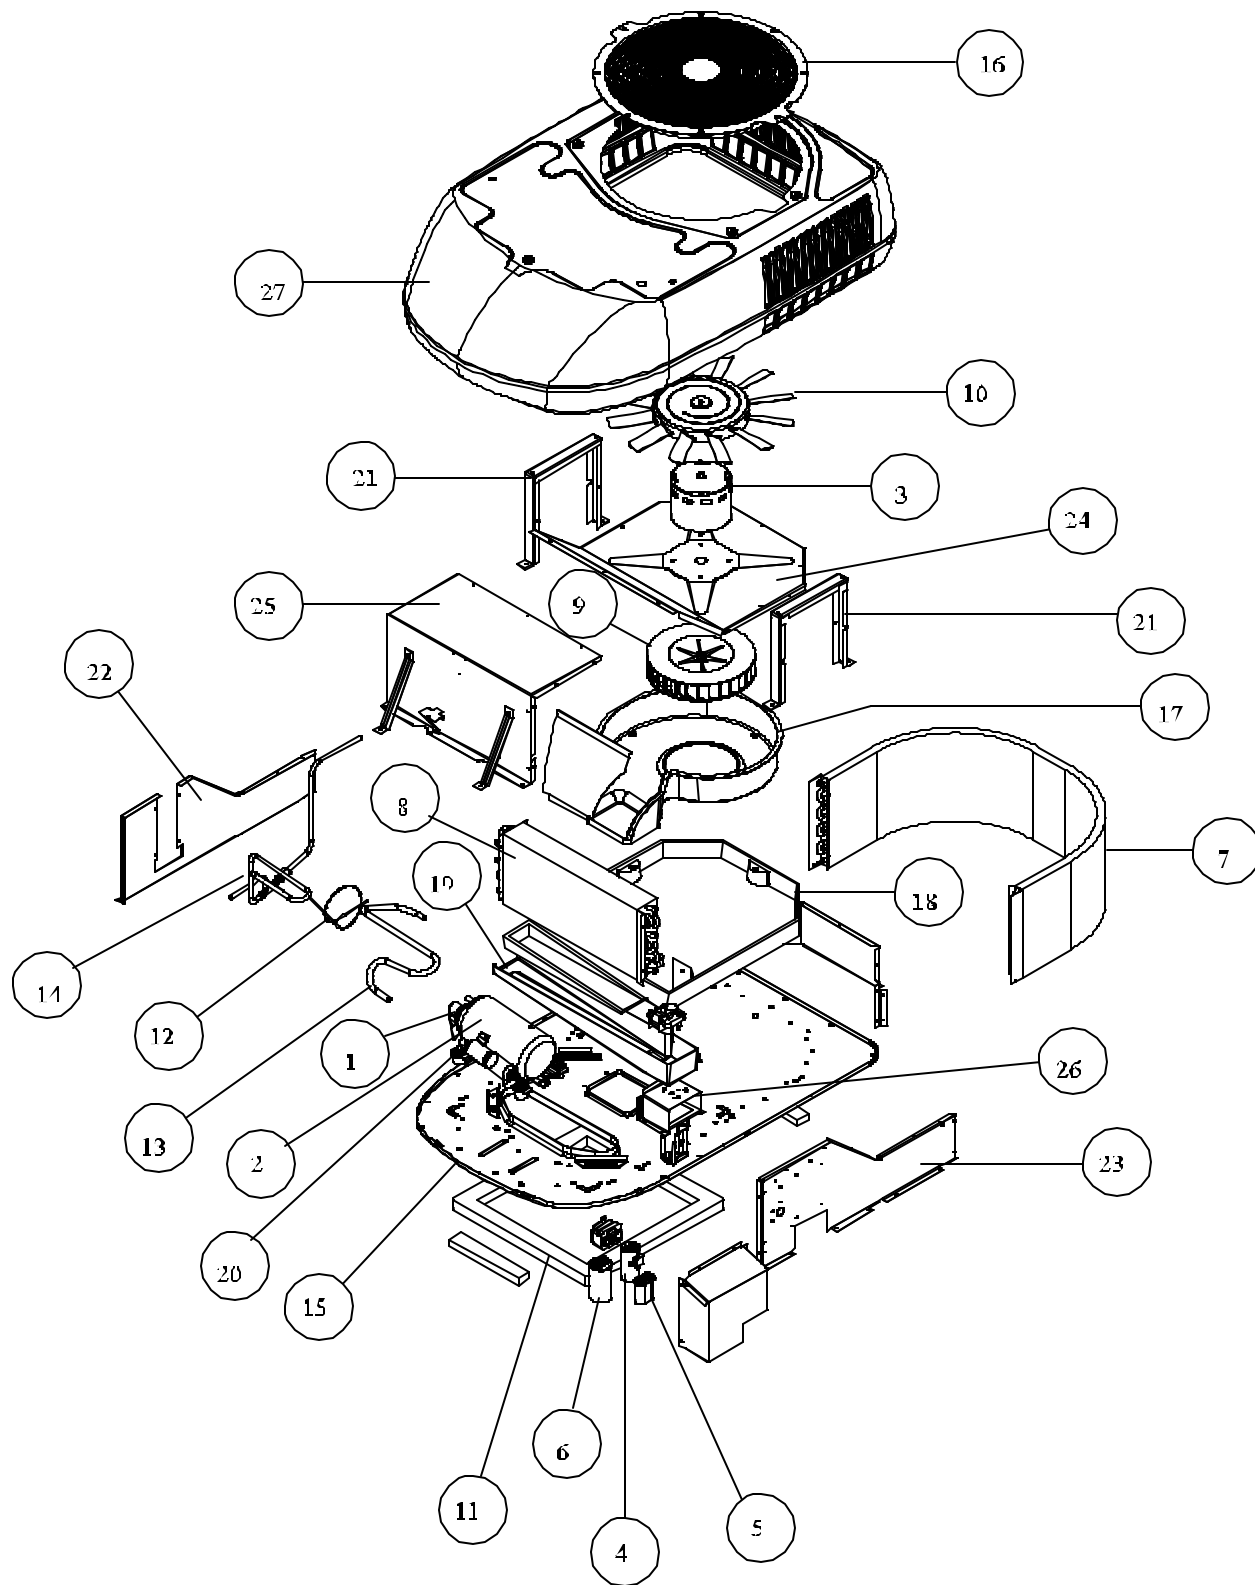

REPAIR PARTS LIST FOR 92X1 "D" SERIES POLAR CUB

WARRANTY INFORMATION

PARTS RETURN

"Air Conditioning" in-warranty parts subject to return to RV Products must be sent prepaid to the following address. Always include your company's claim or workorder along with RVP's invoice generated from the shipment of the replacement part.

92X1 "D" SERIES

Α ΔΙΑΣΤΑΣΕΩΣ ΑΠΟΧΕΤΗΤΗΣ

ΒΛΩΟΠΙΣΤΕΣ

92X1 "D" SERIES

CODE	USED ON MODELS	PART NUMBER	DESCRIPTION	NO. REQ.
1.	All	1450-0121	Overload	1
2.	All	1450-2139	Compressor	1
3.	All	1468C3119	Motor	1
4.	All	8333A9021	Start Device Pkg.	1
5.	All	1499-5461	Fan Capacitor (7.5 Mfd/370V)	1
6.	All	1499-5721	Run Capacitor (40 Mfd/370V)	1
7.	All	1452-1181	Condenser Coil	1
8.	All	1452-1191	Evaporator Coil	1
9.	All	1472-1111	Blower Wheel	1
10.	All	1472-5021	Fan Blade	1
11.	All	8332-3301	Gasket Pkg.	1
12.	All	9231-1331	Cap Tube (Formed)	1
13.	All	9231-130	Suction Line	1
14.	All	9231-531	Discharge Line Assembly	1
15.	All	9233-101	Basepan	1
16.	All	9233A3151	Fan Grille	1
17.	All	9233-316	Blower Scroll	1
18.	All	9233-325	Blower Tray	1
19.	All	9233-250	Drain Pan	1
20.	All	1450-9811	Compressor Foot Pkg.	1
21.	All	9233A506	Side Brace Assembly	2
22.	All	9233-602	Right Side Panel Assembly	1
23.	All	9233-603	Left Side Panel Assembly	1
24.	All	9233-604	Back Panel Assembly	1
25.	All	9233C607	Evaporator Cover Assembly	1
26.	9221 or 9231	9233-5091	Condensate Pump Assembly	1
27.	875	9233A5451	Shroud (Polar White)	1
	876	9233A5461	Shroud (Arctic White)	1
	877	9233A5471	Shroud (Shell White)	1
	879	9233A5491	Shroud (Black)	1
	9211 or 9231	9233A4461	Shroud (Arctic White) Solar Ready	1
Ns	All	9233A375	Wiring Harness	1
Ns	All	6792-5111	Screw/Washer Pkg.	1