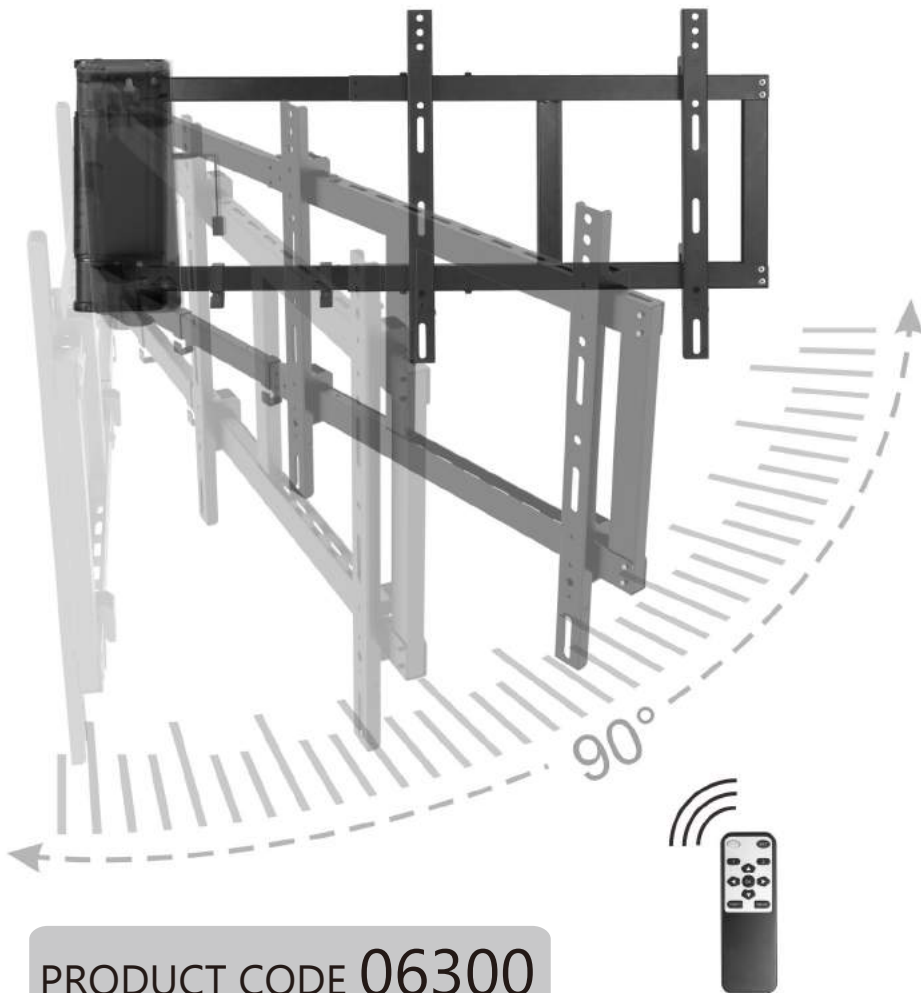

90 Degree Remote Control For LED, LCD flat panel TVs up to **60"**

Find the perfect viewing angle **without leaving your seat**

PRODUCT CODE 06300

### Feature:

1. Remote control operation with 2 convenient one-touch memory preset positions
2. Universal bracket with width adjustable fits most TV sizes
3. Available for using existing TV remote control to operate the functions
4. Cable clips keep cables organized and protected

90 Degree Remote Control For LED, LCD flat panel TVs up to **60"**