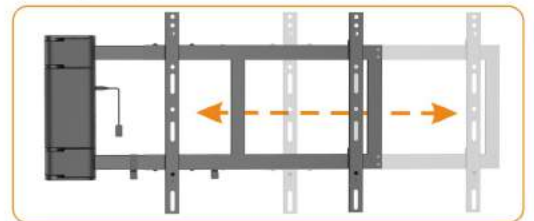

90 Degree Remote Control For LED, LCD flat panel TVs up to **60"**

Find the perfect viewing angle **without leaving your seat**

PRODUCT CODE 06300

### Feature:

1. Remote control operation with 2 convenient one-touch memory preset positions
2. Universal bracket with width adjustable fits most TV sizes
3. Available for using existing TV remote control to operate the functions
4. Cable clips keep cables organized and protected

90 Degree Remote Control For LED, LCD flat panel TVs up to **60"**