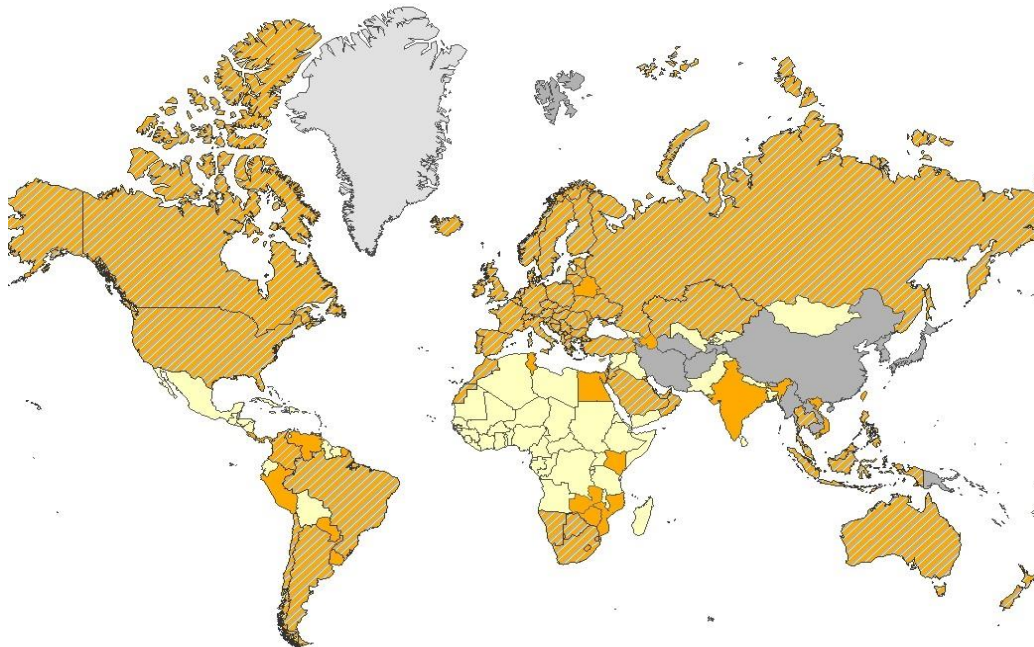

Version 33 Highlights:

- Extensive data updates in over 200 countries and territories
- Faroe Islands and Pakistan were upgraded to Intermediate level coverage
- Azerbaijan was upgraded to High level coverage
- Columbia and Philippines were upgraded to Comprehensive level coverage
- Truck attributes were introduced in Columbia and Philippines
- Postal codes were introduced in Albania and Belarus
- Addition of over 20,000 miles of highway and over 750,000 miles of street-level network
- Addition of over 18,000 cities and 188,000 postal codes

Region	Number of Countries	Highway Distance (Miles)	Streets Distance¹ (Miles)	Number of Cities	Number of Postal Codes
Africa	58	470,333	5,057,201	190,550	9,431
Asia	32	1,177,143	6,173,114	1,054,837	1,208,818
Europe	58	1,914,261	12,558,218	809,541	1,286,710
Middle East	16	231,295	808,368	148,946	57,265
North America	7	1,108,017	7,855,499	267,980	1,073,528²
Oceania	23	161,619	878,924	23,408	26,455
South America	48	513,648	3,192,592	164,024	161,243
TOTAL	242	5,576,317	36,523,917	2,659,286	3,823,450

¹ Available with purchase of streets add-on modules. Street-level coverage for each region is available only for select countries with coverage level comprehensive and high. Street-level mileage includes highway miles.

² Includes Canadian Postal Codes available with purchase of data add-on.

PC*MILER|Worldwide 33 Map Data Coverage

Coverage Level*	Road Coverage	Locations	Truck-Specific Attributes
Comprehensive	Comprehensive Street Level Network	Cities, postal codes, addresses	Yes
High	Comprehensive Street Level Network	Cities, postal codes, addresses	No
Intermediate	Complete Highway + Street Level Network	Cities, some postal codes, some addresses	No
Entry	Basic Highway + Some Street Level Network	Cities, some postal codes	No
Basic	City to City Road Network	Cities	No

*Coverage levels are assigned based on road coverage. Postal code attributes generally correspond to the level of road coverage with some exceptions, detailed in the tables on the following pages. For Entry and Intermediate Map definitions, please see the Appendix.