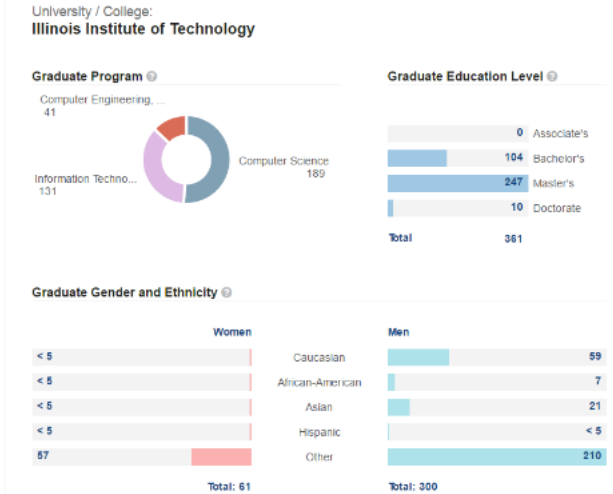

Get Started

- a) **Diversity Dashboard (US Only)**
Shows the diversity of a specific occupation in a city. Also, it shows the diversity of the entire city.
- b) **Recruiter Neuron (Worldwide)**
Shows gender and ethnic diversity for a specific role in a specific city. By choosing “all cities” you can get the gender and ethnicity of the role throughout the country. (Since this is an on-demand service, it does not have all roles, only those that have been requested.)
- c) **Global Company Scan (Worldwide)**
Shows the diversity of a company in all countries.
- d) **Deeper University Attributes (US Only)**
Examines the gender and ethnicity of a school. You can search by skill, major, university, city, or state.

TalentNeuron Recruit

TalentNeuron Recruit

For Recruitment Insights
Real-time market intelligence and talent analytics for HR, staffing and sourcing professionals.

Get Started

Run a search, then go to the **Candidates** tab

- a) **Installed Talent Diversity:**
Scroll down and you will see a gender & ethnicity breakdown of the candidate supply

b) **University/ College Diversity:**
 Scroll down further, and you will see a gender ethnicity breakdown of people graduating from various universities.