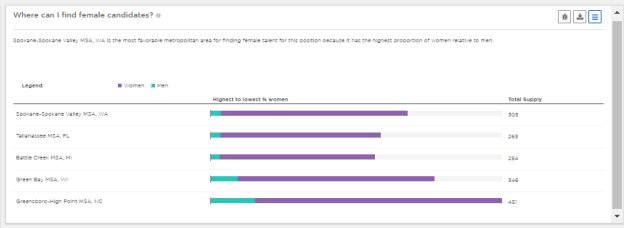

Get Started

- a) **Diversity Dashboard (US Only)**
Shows the diversity of a specific occupation in a city. Also, it shows the diversity of the entire city.
- b) **Recruiter Neuron (Worldwide)**
Shows gender and ethnic diversity for a specific role in a specific city. By choosing “all cities” you can get the gender and ethnicity of the role throughout the country. (Since this is an on-demand service, it does not have all roles, only those that have been requested.)
- c) **Global Company Scan (Worldwide)**
Shows the diversity of a company in all countries.
- d) **Deeper University Attributes (US Only)**
Examines the gender and ethnicity of a school. You can search by skill, major, university, city, or state.

- a) **Installed Talent Diversity:**
Scroll down and you will see a gender & ethnicity breakdown of the candidate supply

b) **University/ College Diversity:**
 Scroll down further, and you will see a gender ethnicity breakdown of people graduating from various universities.

TalentNeuron Recruit

NEW

TalentNeuron Recruit
NEW

For Recruiters and Sourcers
 Be a Talent Advisor and assess the market to inform your strategy.

Get Started

Navigate to the **Source** Page and then scroll down to see diversity data

a) **What is the gender distribution of this position?**

Where can I find female candidates?

b) **What is the ethnicity distribution for this position?**

Where can I find diverse candidates?