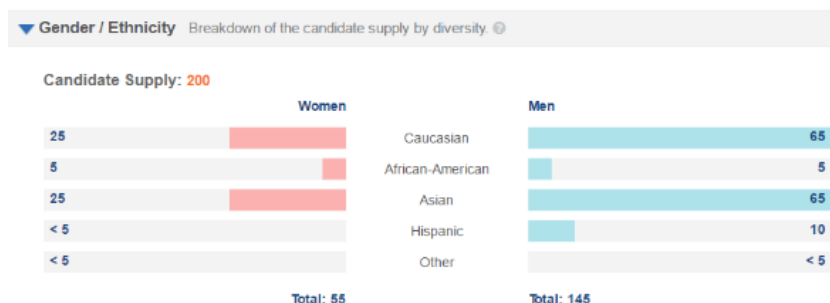

Get Started

- a) **Diversity Dashboard (US Only)**
Shows the diversity of a specific occupation in a city. Also, it shows the diversity of the entire city.
- b) **Recruiter Neuron (Worldwide)**
Shows gender and ethnic diversity for a specific role in a specific city. By choosing “all cities” you can get the gender and ethnicity of the role throughout the country. (Since this is an on-demand service, it does not have all roles, only those that have been requested.)
- c) **Global Company Scan (Worldwide)**
Shows the diversity of a company in all countries.
- d) **Deeper University Attributes (US Only)**
Examines the gender and ethnicity of a school. You can search by skill, major, university, city, or state.

- a) **Installed Talent Diversity:**
Scroll down and you will see a gender & ethnicity breakdown of the candidate supply

b) **University/ College Diversity:**
 Scroll down further, and you will see a gender ethnicity breakdown of people graduating from various universities.