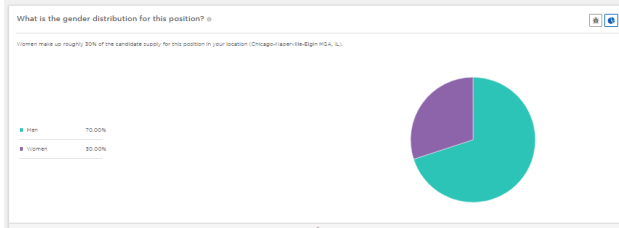

- a) **Installed Talent Diversity:**
Scroll down and you will see a gender & ethnicity breakdown of the candidate supply

b) **University/ College Diversity:**
 Scroll down further, and you will see a gender ethnicity breakdown of people graduating from various universities.

TalentNeuron Recruit

NEW

TalentNeuron Recruit
NEW

For Recruiters and Sourcers
 Be a Talent Advisor and assess the market to inform your strategy.

Get Started

Navigate to the **Source** Page and then scroll down to see diversity data

a) **What is the gender distribution of this position?**

Where can I find female candidates?

b) **What is the ethnicity distribution for this position?**

Where can I find diverse candidates?