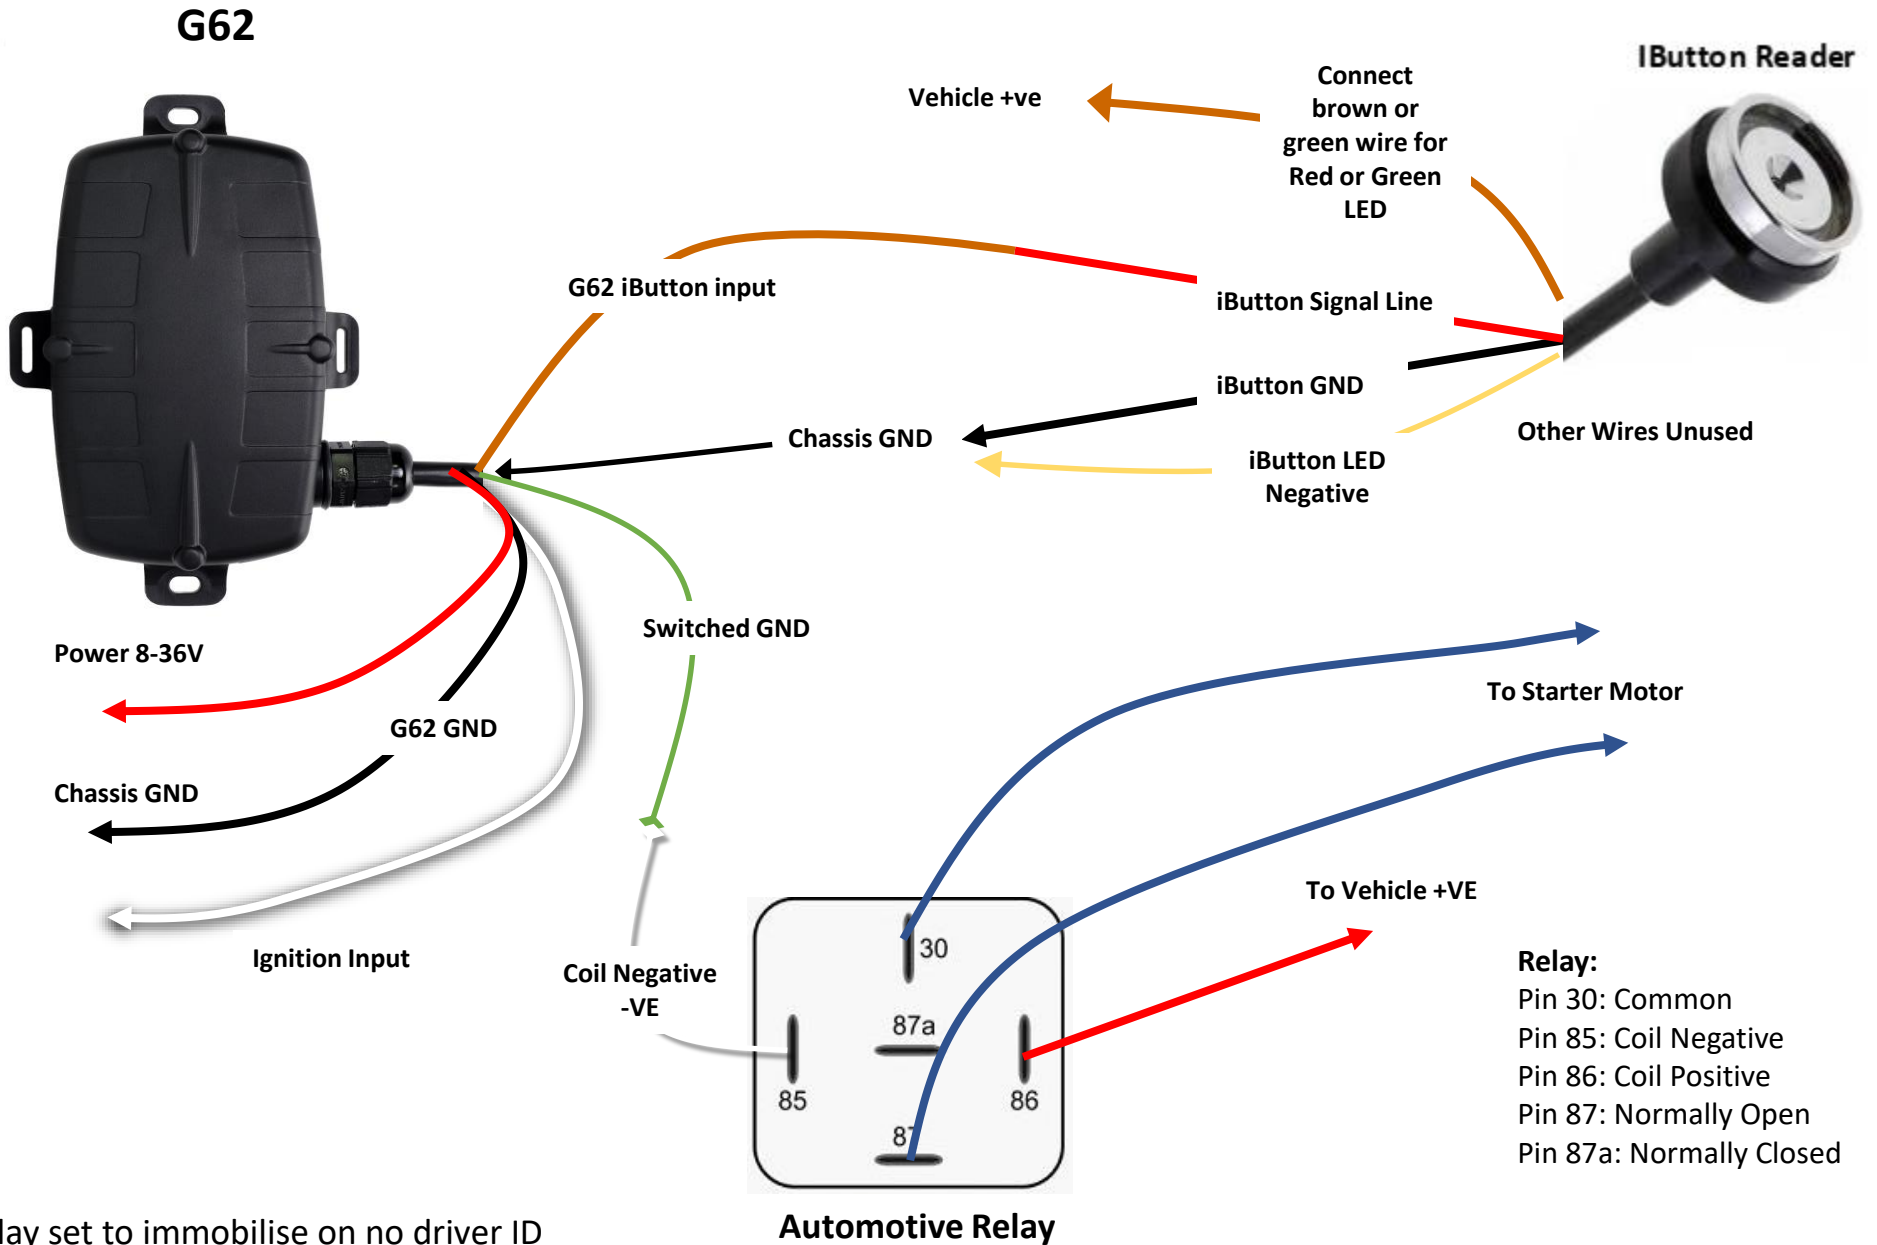

G62 Wiring Diagram

Relay set to immobilise on no driver ID