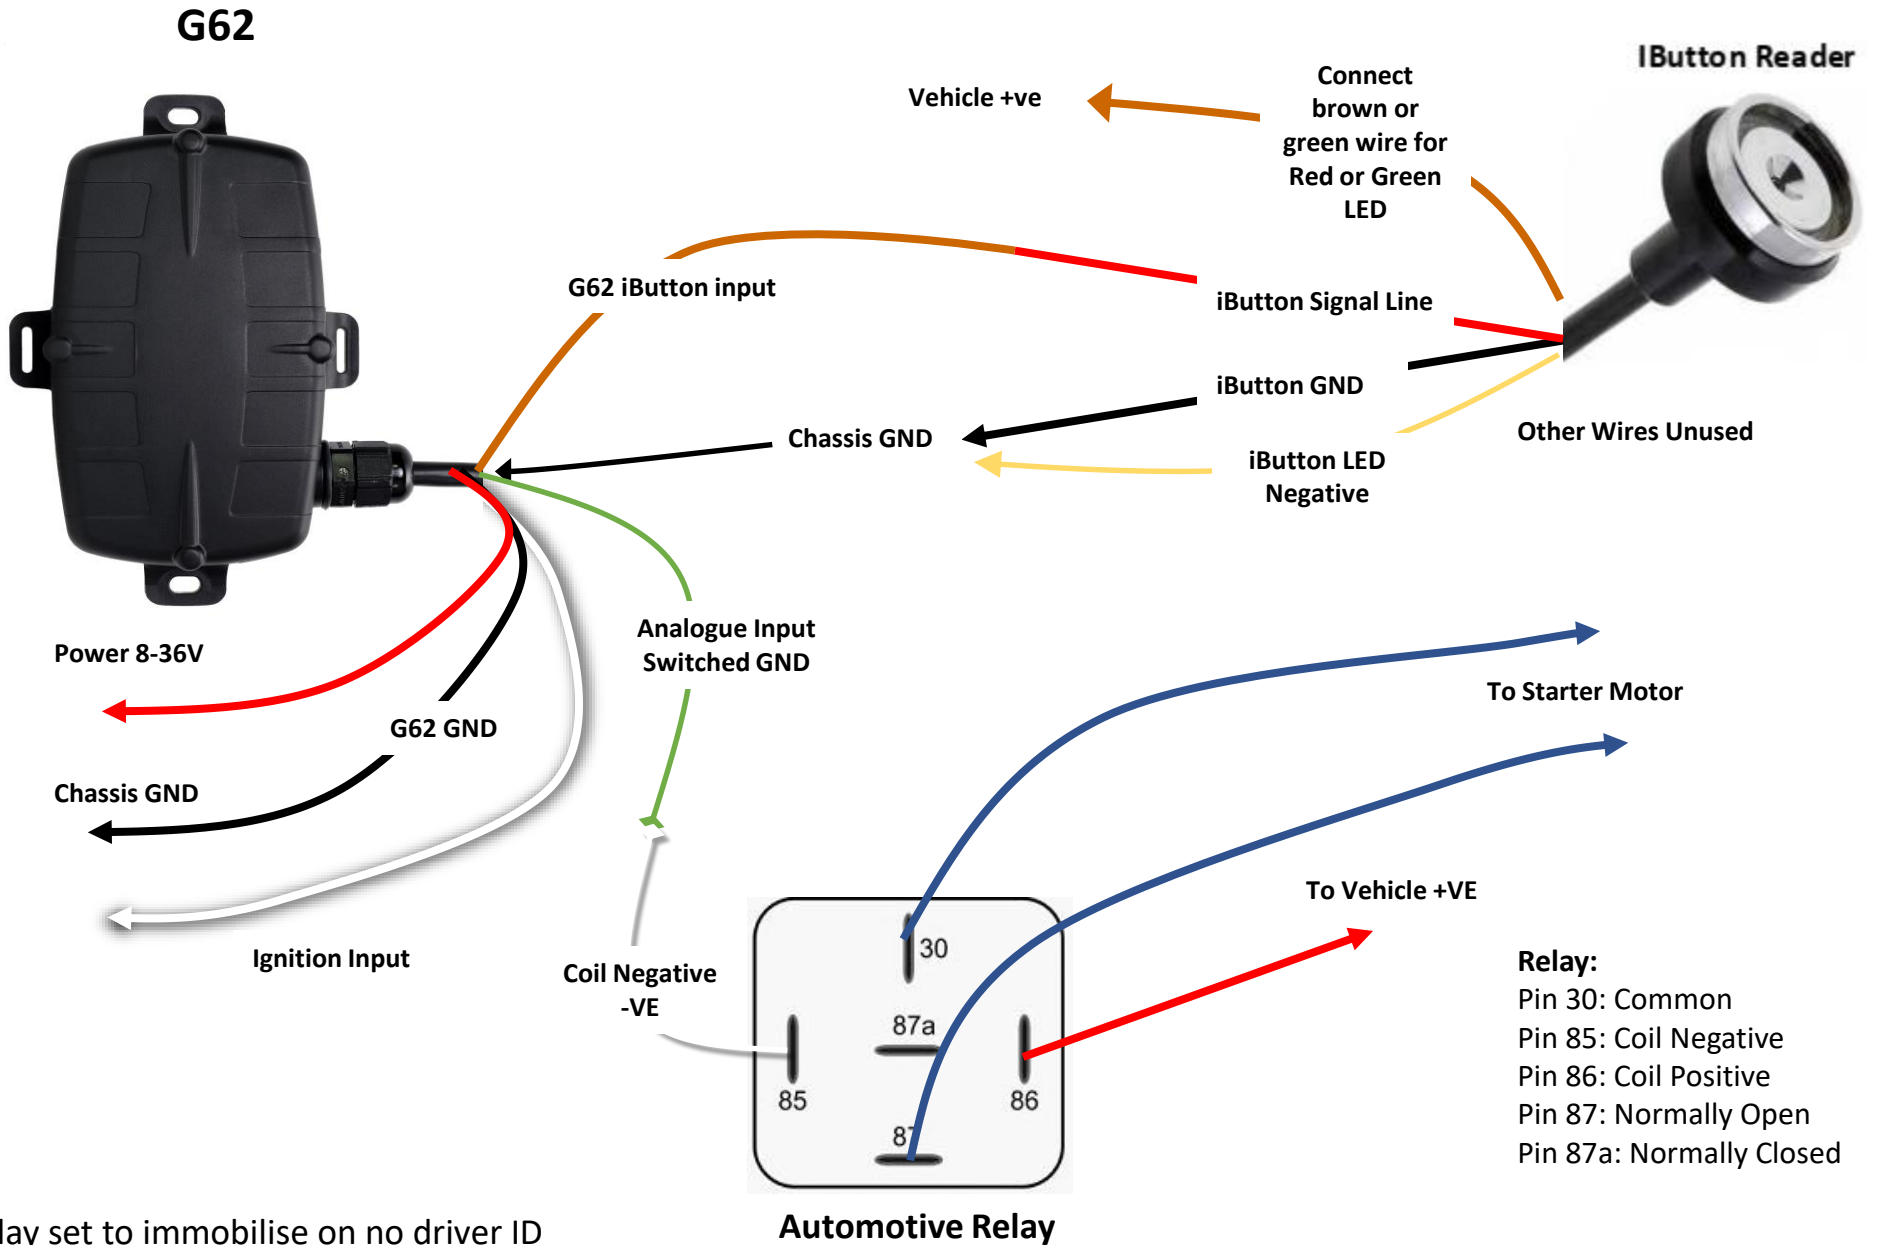

G62 Wiring Diagram

Relay set to immobilise on no driver ID