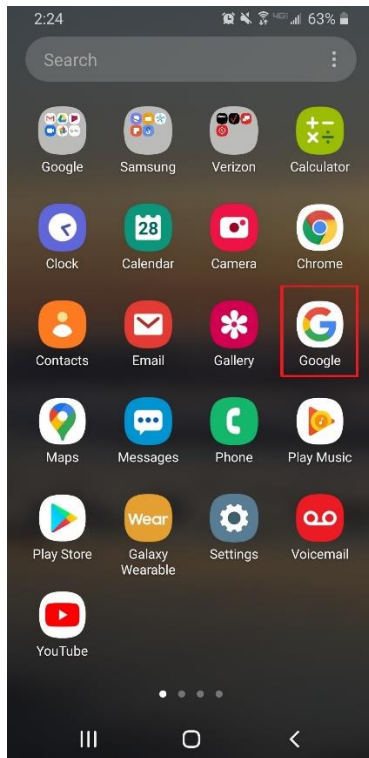

Saving a favorite – Samsung

1. Go to your mobile browser on your phone.

2. Type in `app.thrivepass.com` into the search bar and click go!

3. At the bottom of the page, click “Add to Favorite Pages”

4. Next time you open the browser back up, click on “Collections”