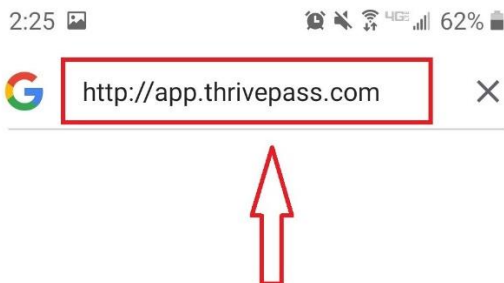

Saving a favorite – Samsung

1. Go to your mobile browser on your phone.

2. Type in `app.thrivepass.com` into the search bar and click go!

3. At the bottom of the page, click “Add to Favorite Pages”

4. Next time you open the browser back up, click on “Collections”