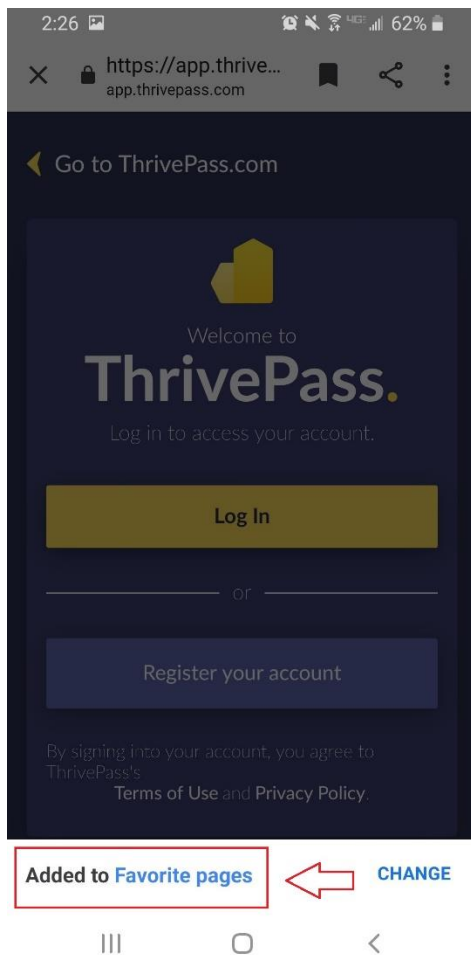

Saving a favorite – Samsung

1. Go to your mobile browser on your phone.

2. Type in `app.thrivepass.com` into the search bar and click go!

3. At the bottom of the page, click “Add to Favorite Pages”

4. Next time you open the browser back up, click on “Collections”