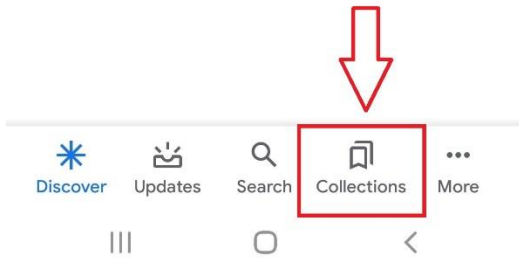

Can't refresh Discover right now