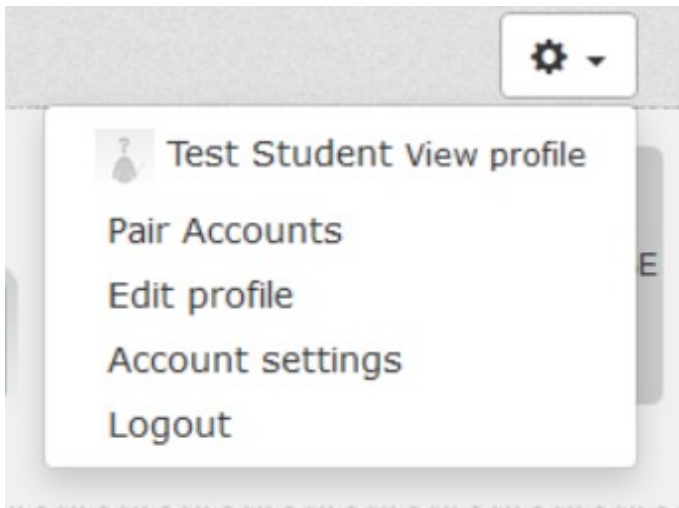

## Pairing a Glogster account with a Google account for single sign-on (SSO) purposes.

Log in to your Glogster account and click on the tool widget at the top right of your account dashboard > select the 'Pair Accounts' option:

This will lead you to the page where you can pair your account with one of the provided options: