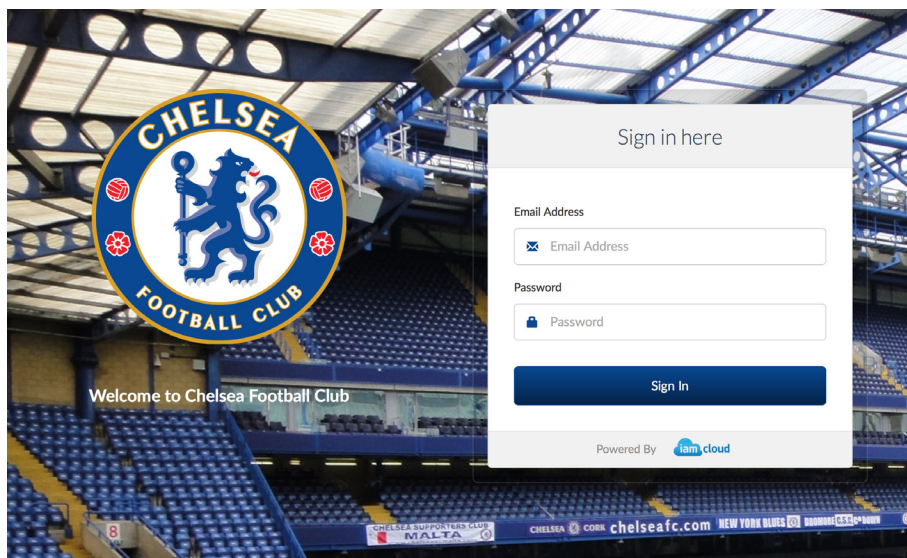

CUSTOMISED PORTAL GUI

IAM Cloud provides two options for branding the graphical user interface (GUI) of the 'Login' portal. Our base package customers receive our co-branded Portal, whereas customers with our Advanced Access Add-On are upgraded to a fully custom version.

Co-branded Portal GUI

Our co-branded Portal allows customisation of colours, background image, and allows the customer to add their logo. The portal screen will also display the IAM Cloud logo, or in the case where an accredited IAM Cloud Partner has aided implementation, it will display their company logo instead of IAM Cloud's.